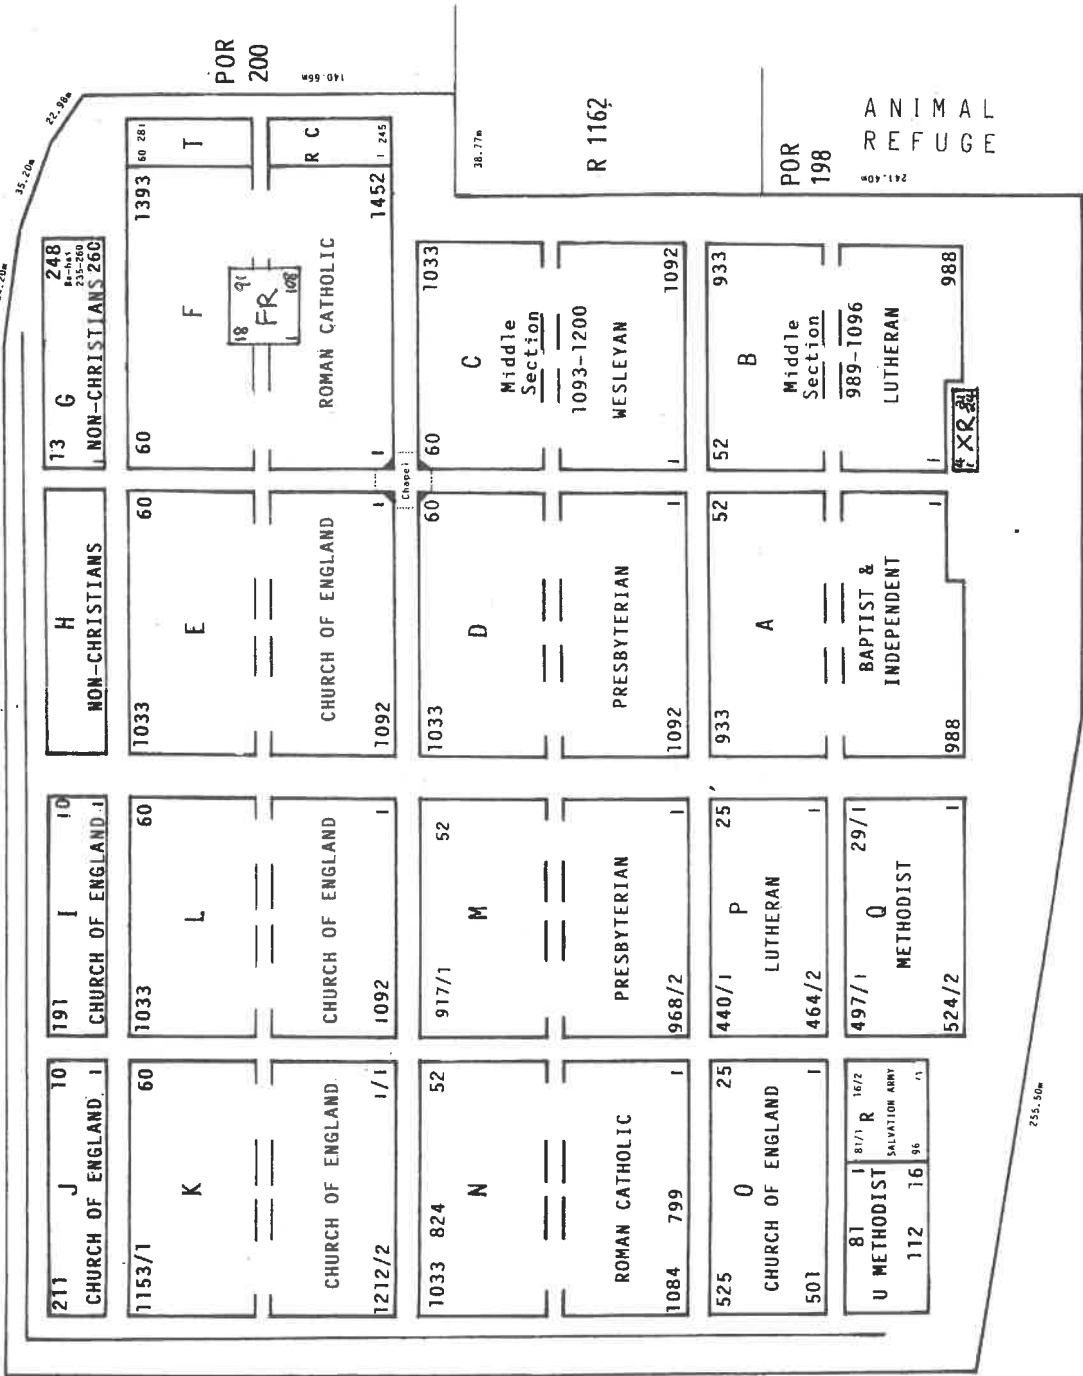

# MARYBOROUGH CEMETERY

SEXTON'S RESIDENCE  
Gate

WALKER STREET

H-I-WAY

LICENSING CENTRE

SCALE 1:1000

KENT STREET

ANIMAL REFUGE

POR 198

R 1162

POR 200