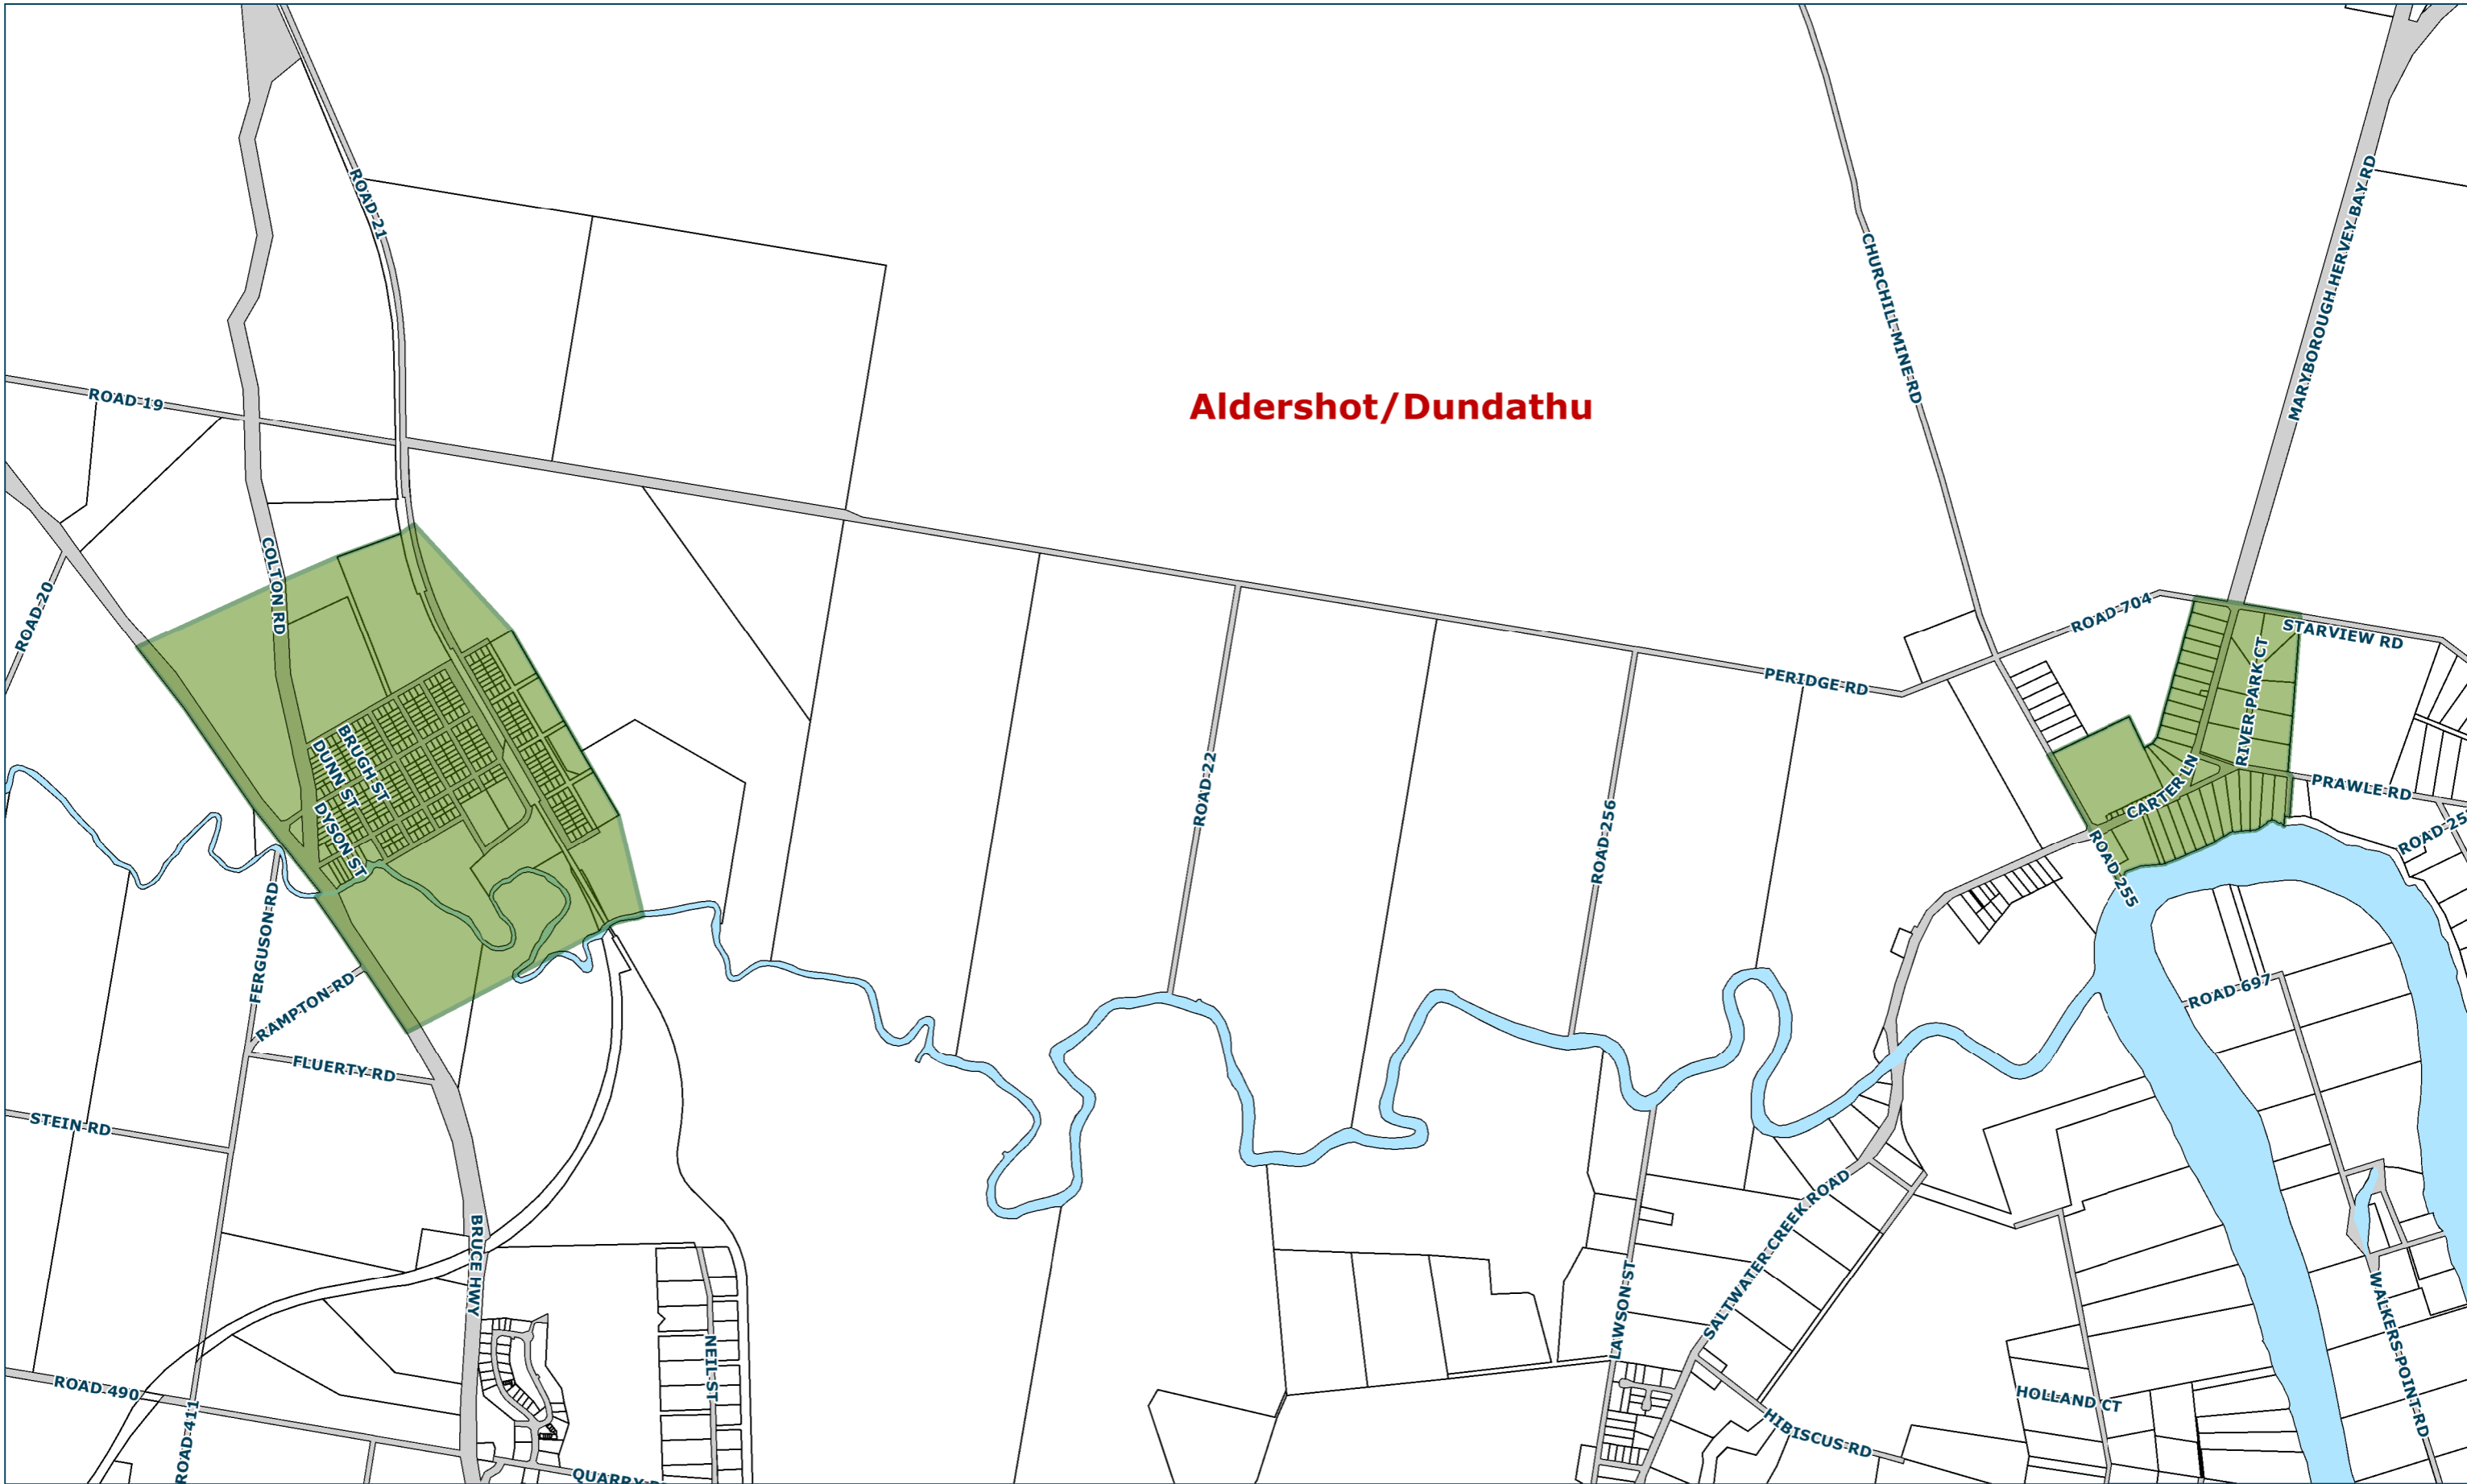

# Aldershot/Dundathu

Produced By:

Fraser Coast Regional Council  
PO Box 1943  
Hervey Bay, QLD 4655  
Ph: 1300 794 929

Disclaimer  
While every care is taken to ensure the accuracy of this product Fraser Coast Regional Council makes no representations or warranties about the accuracy, reliability, completeness or suitability for any particular purpose and disclaims all responsibility and liability (including without limitation, liability or negligence) for all expenses, losses, damages (including indirect or consequential damage) and costs you may incur as a result of the product being inaccurate or incomplete in any way or for any reason.

© Crown and Council Copyright Reserved Geocentric Datum of Australia 1994 (GDA94)

Scale: 1:25,000

Date : 23/11/201  
Drawn By : GIS Department

## Flying Gang Northern Region Aldershot/Dundathu