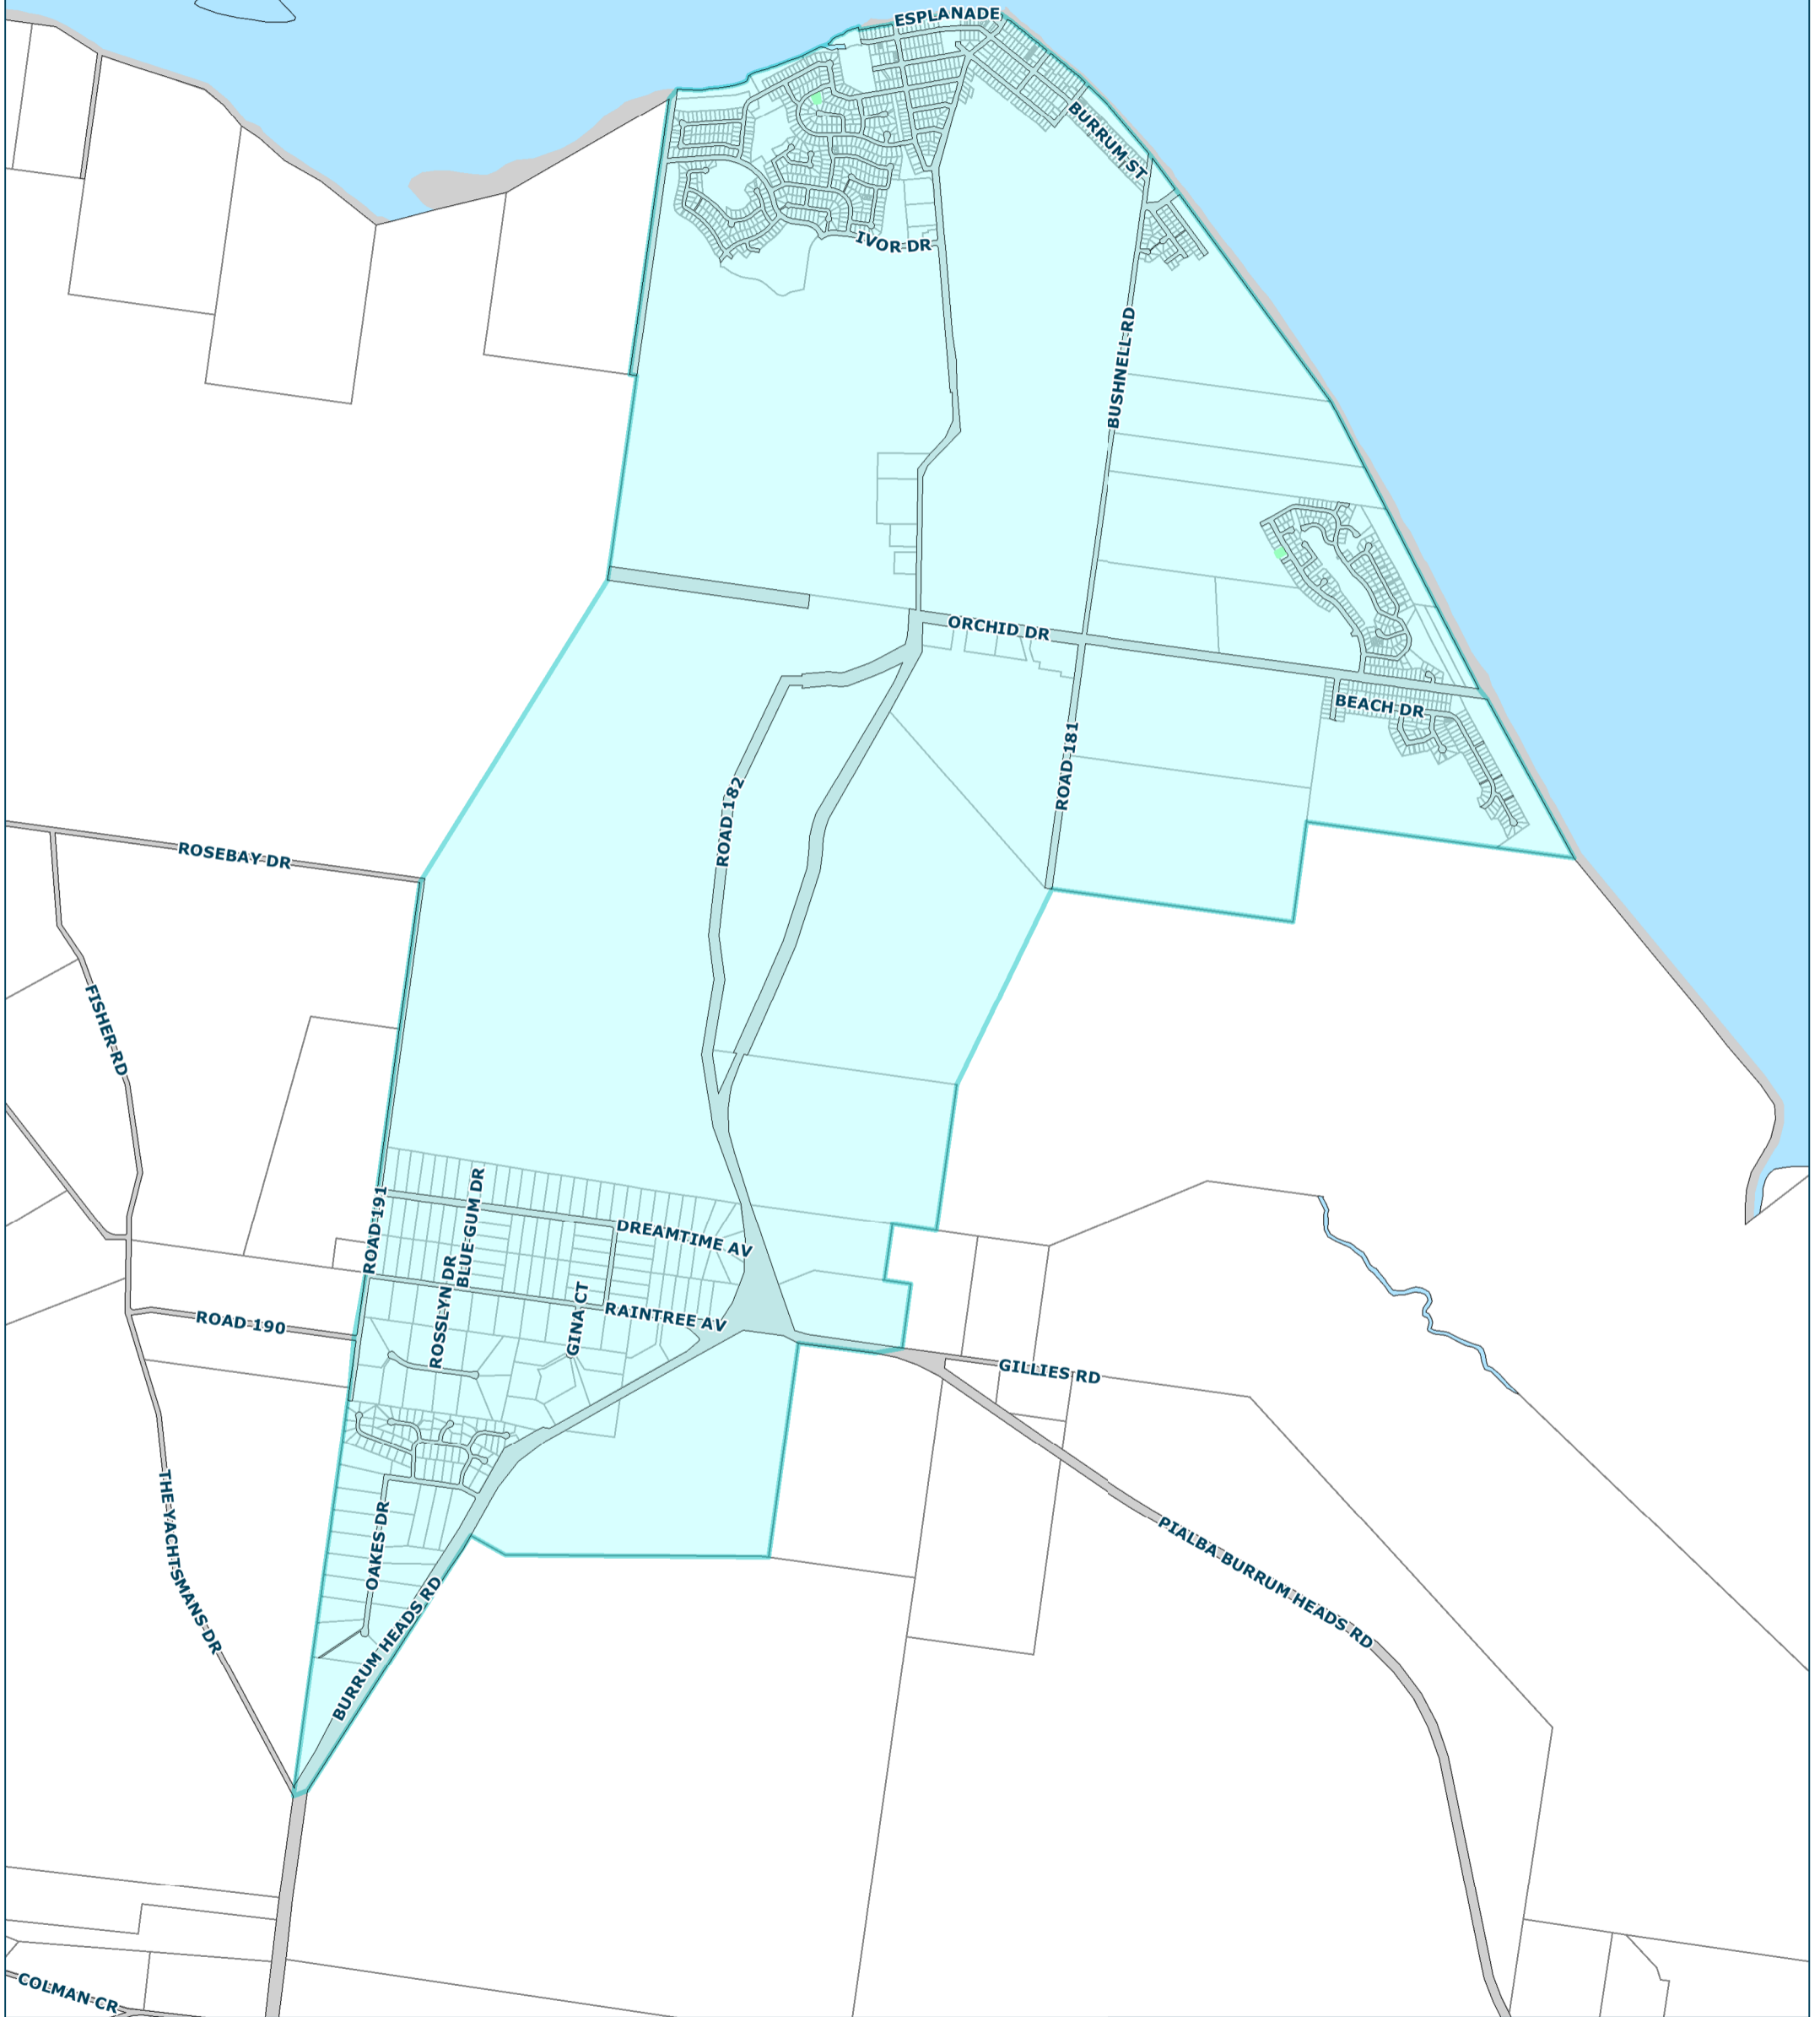

# Burrum Heads

Produced By:

**Fraser Coast**  
REGIONAL COUNCIL

Fraser Coast Regional Council  
PO Box 1943  
Hervey Bay, QLD 4655  
Ph: 1300 794 929

Date: 23/11/2012  
Drawn By: GIS Depart

550 0 550 1100 1650

Meters

Scale: 1:30,000

**Disclaimer**

While every care is taken to ensure the accuracy of this product Fraser Coast Regional Council makes no representations or warranties about the accuracy, reliability, completeness or suitability for any particular purpose and disclaims all responsibility and liability (including without limitation, liability or negligence) for all expenses, losses, damages (including indirect or consequential damage) and costs you may incur as a result of the product being inaccurate or incomplete in any way or for any reason.

© Crown and Council Copyright Reserved

Geocentric Datum of Australia 1994 (GDA94)

**Flying Gang  
Northern Region  
Burrum Heads**