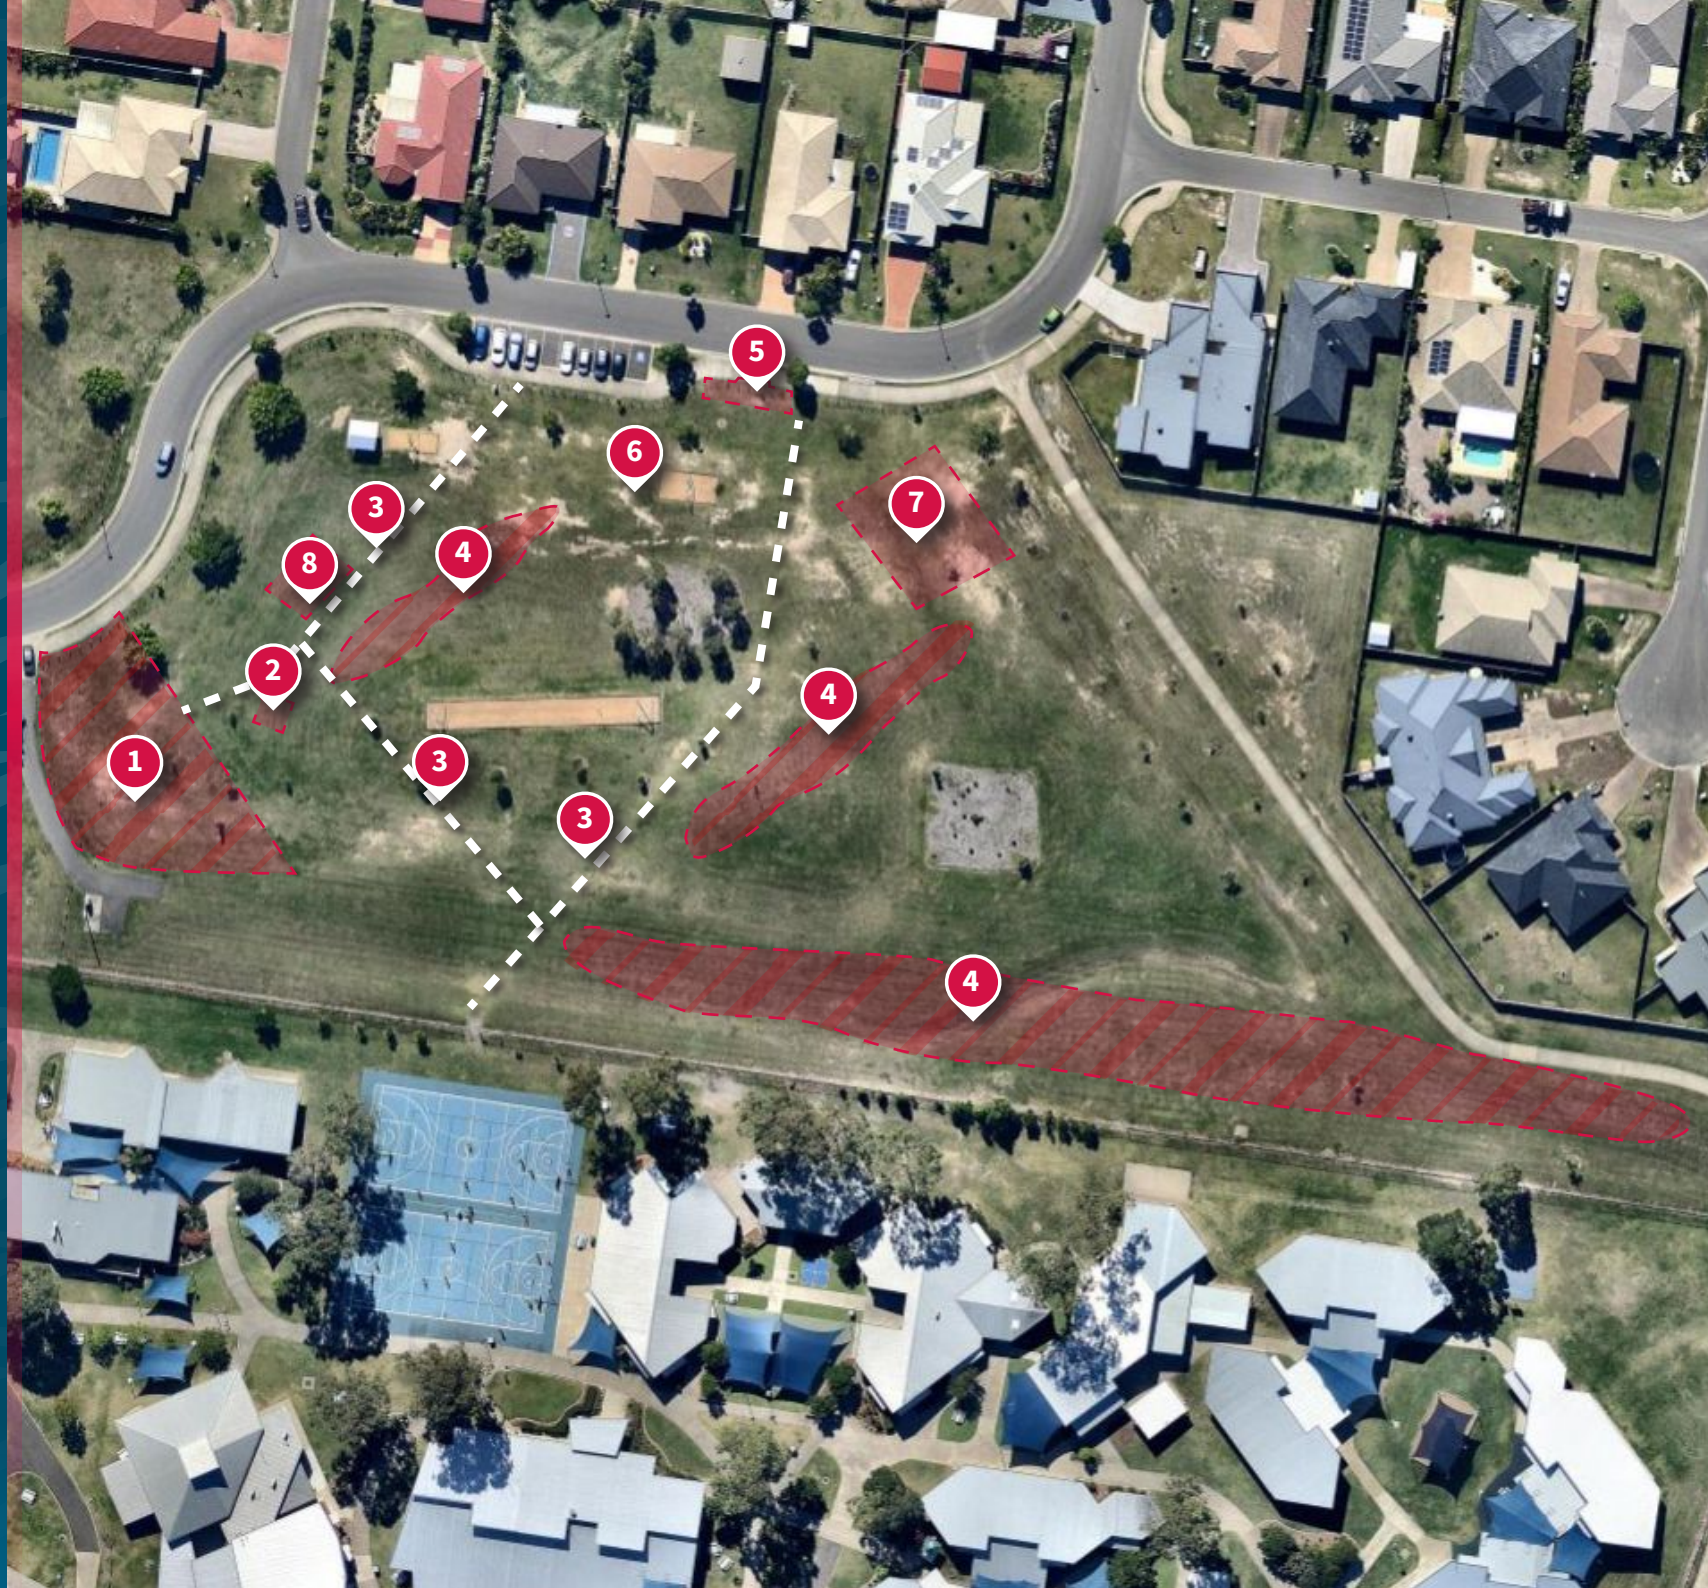

Endeavour Way Park, Eli Waters Parks Infrastructure & Enhancement Plan

Adopted September 2018

- 1 Fenced site for community gardens
- 2 New toilet
- 3 New footpath linkages
- 4 Tree planting areas
- 5 Rain shelter for pick-ups
- 6 Shade provision
- 7 Future playgrounds
- 8 Shelter

Disclaimer

The items proposed in this plan are new infrastructure and or enhancements that are subject to available budget.