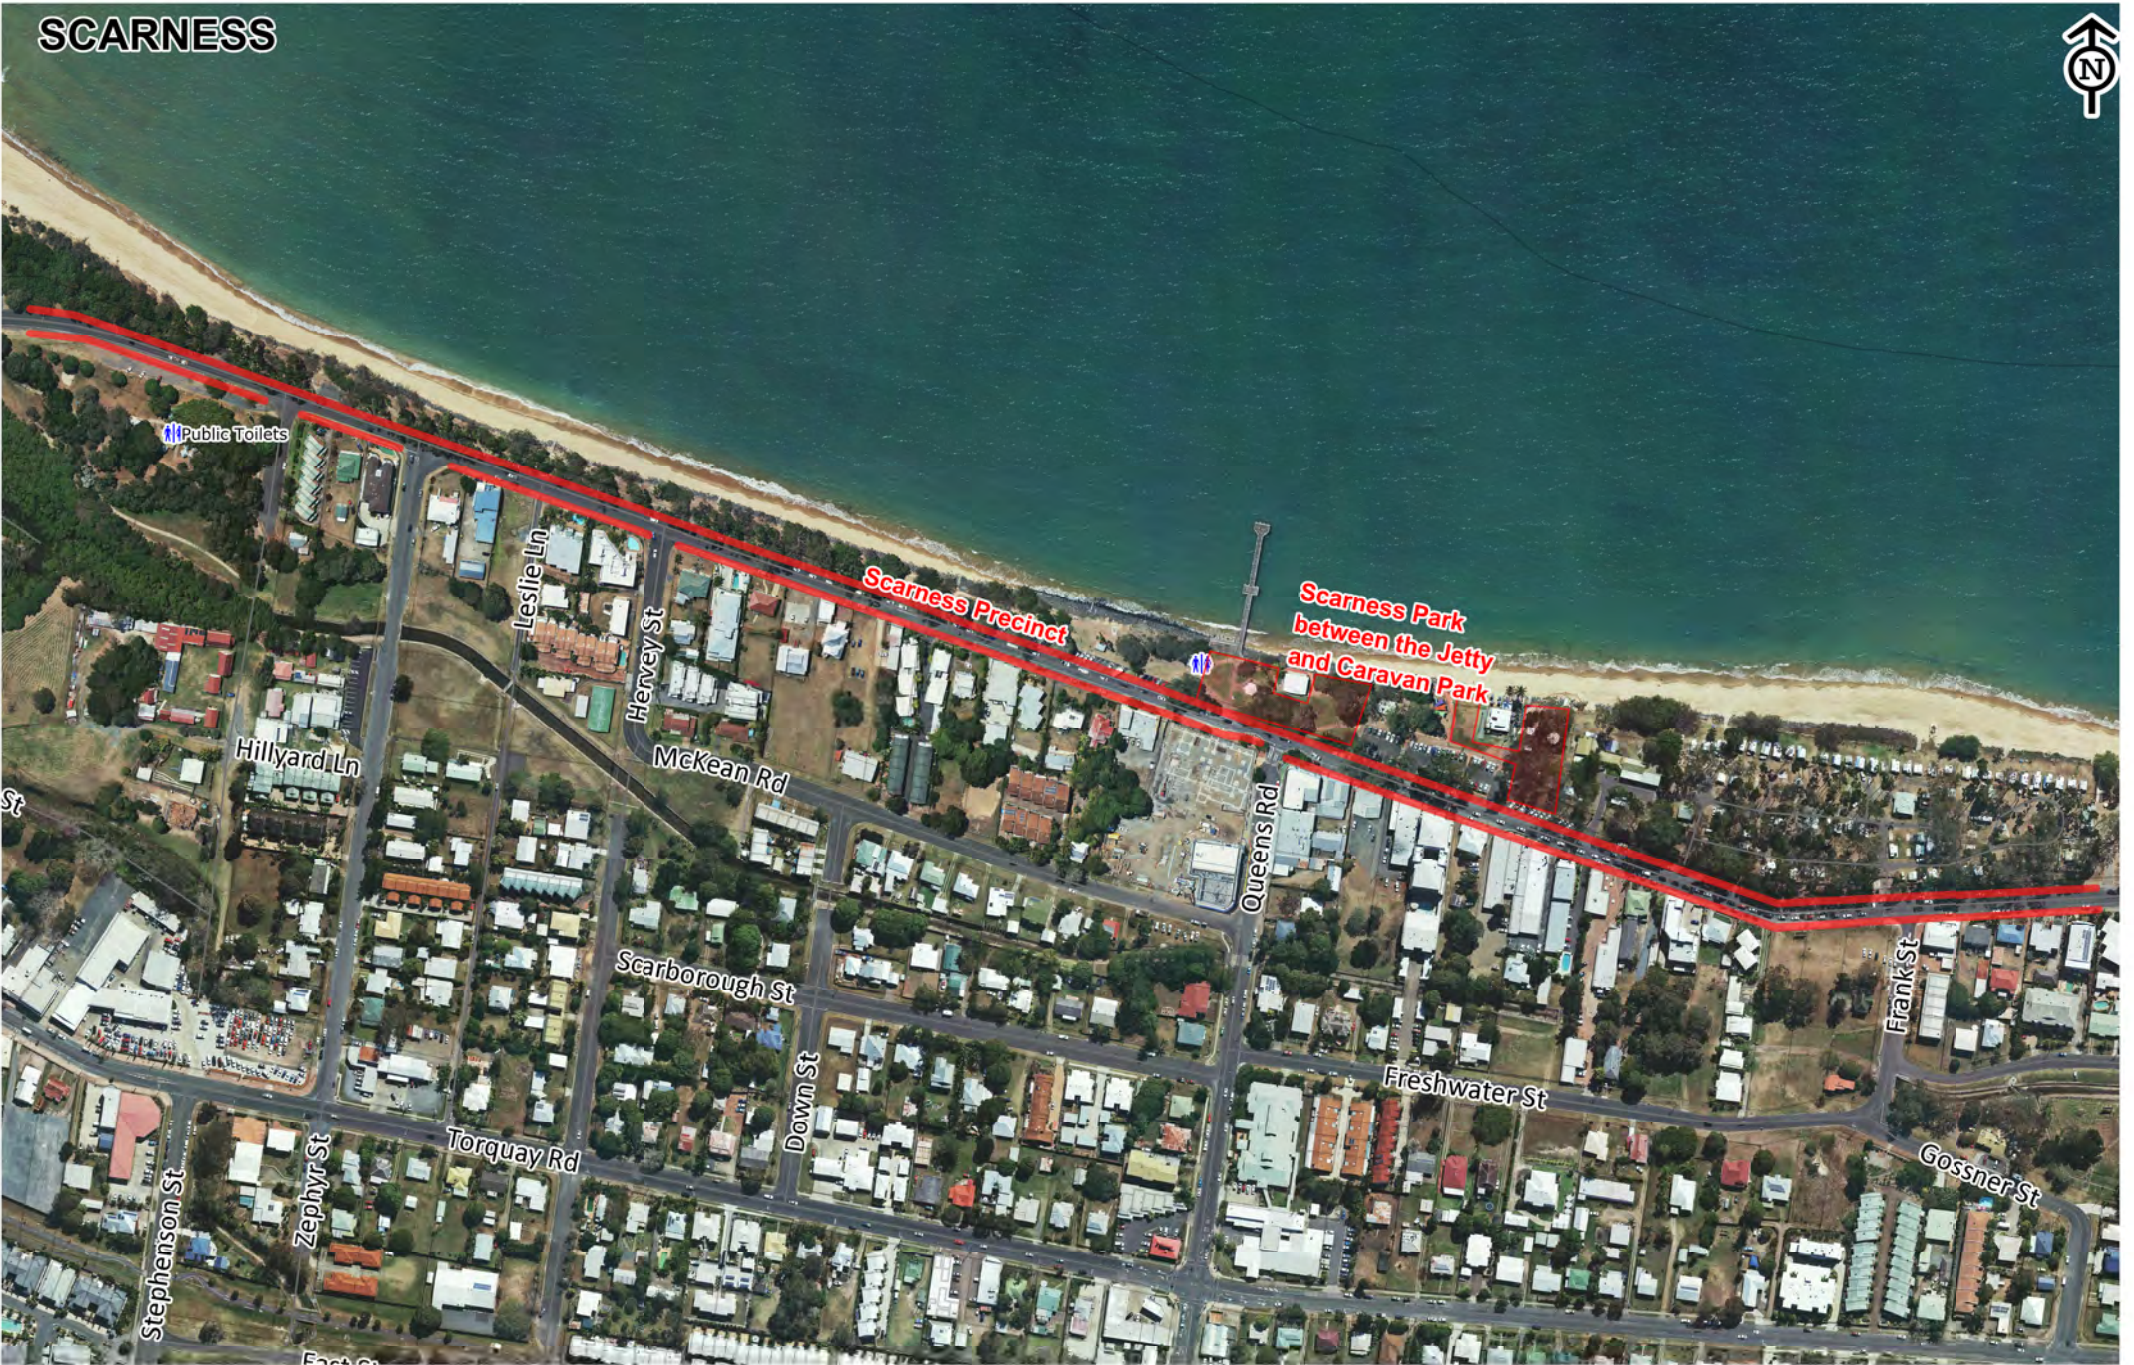

SCARNESS

STREET PERFORMANCE PERMIT AREAS MAP 2

12/08/2014

Disclaimer - Every effort is made to ensure that the information contained on this map is correct as at May 2014. Council does not accept any responsibility for any incorrect or misleading information contained herein. If errors are discovered, we urge you to contact Council on 1300 79 49 29 or at enquiry@frasercoast.qld.gov.au so that corrections can be made.

© Fraser Coast Regional Council