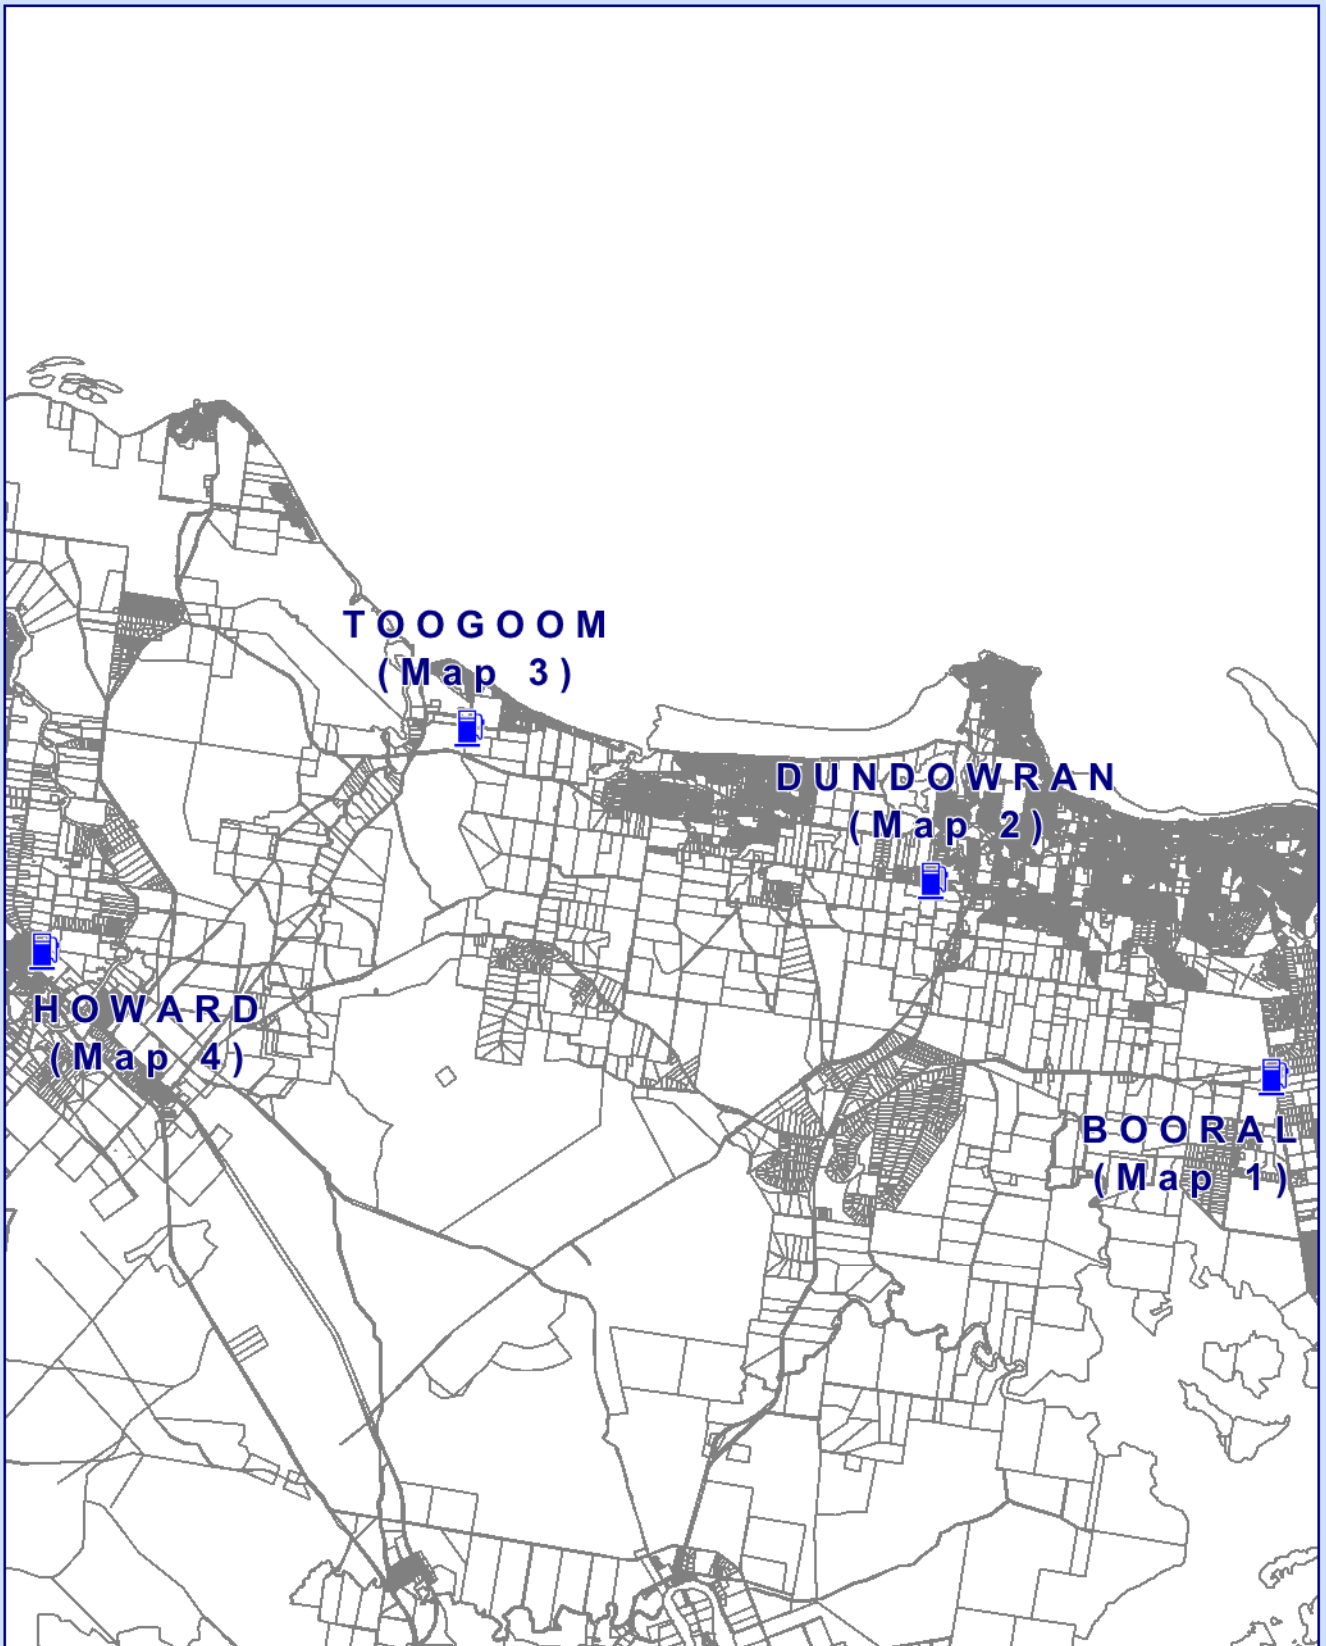

**WIDE BAY WATER
WATER FILL STATIONS**

Water Fill Stations

Scale: 1:200,000

Printed: 20 July 2016

Water Fill Stations

Scale: 1:125,000

Printed: 20 July 2016

Booral Water Fill Station
River Heads Road

Booral Water Fill Station

Scale: 1:5,000

Printed: 20 July 2016

Dundowran Water Fill Station

Scale: 1:5,000

Printed: 20 July 2016

Toogoom Water Fill Station

Scale: 1:5,000

Printed: 20 July 2016

Howard Water Fill Station

Scale: 1:5,000

Printed: 20 July 2016

Showgrounds Water Fill Station

Scale: 1:5,000

Printed: 20 July 2016

Granville Water Fill Station
Dau Drive

Granville Water Fill Station

Scale: 1:5,000

Printed: 20 July 2016

Tinana Water Fill Station

Scale: 1:5,000

Printed: 20 July 2016

Tiaro Water Fill Station

Scale: 1:5,000