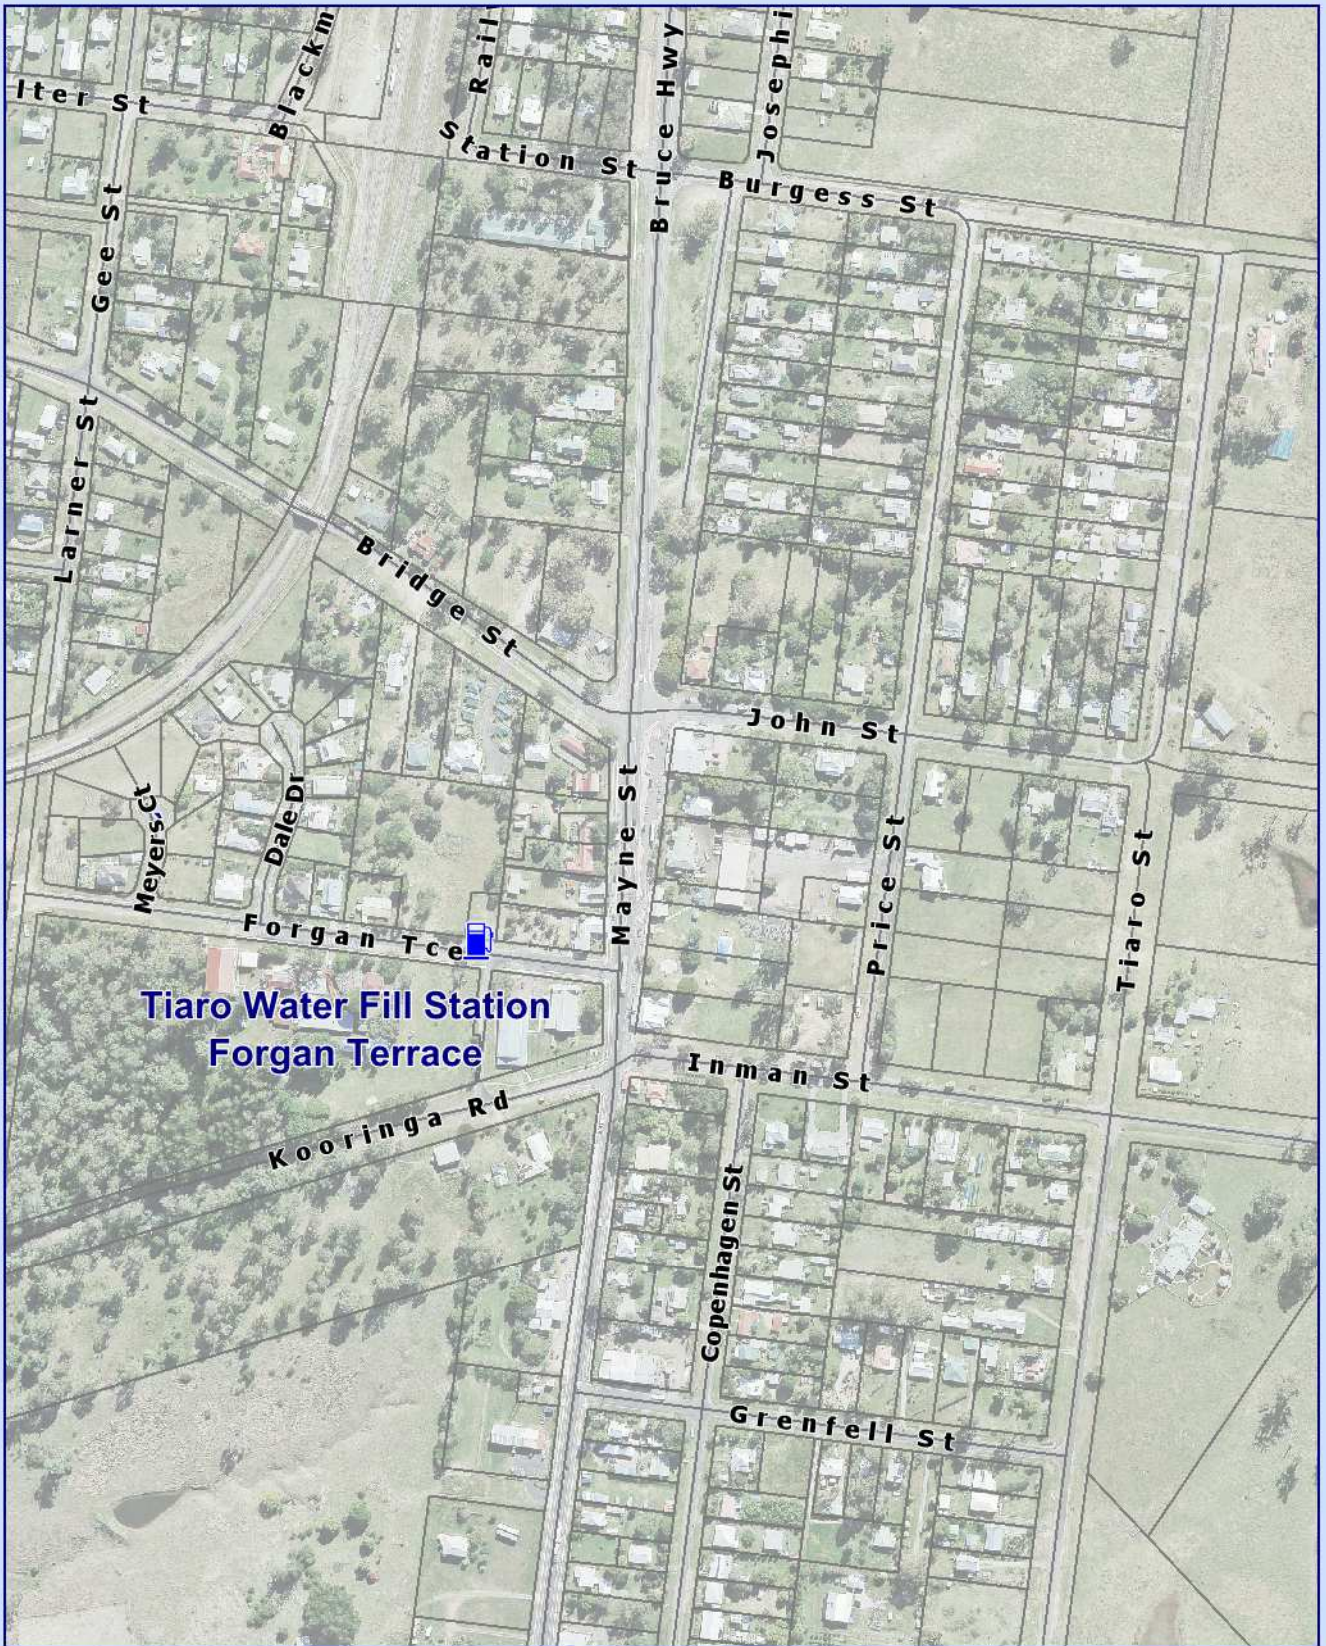

Granville Water Fill Station

Scale: 1:5,000

Printed: 20 July 2016

Tinana Water Fill Station

Scale: 1:5,000

Printed: 20 July 2016

Tiaro Water Fill Station

Scale: 1:5,000