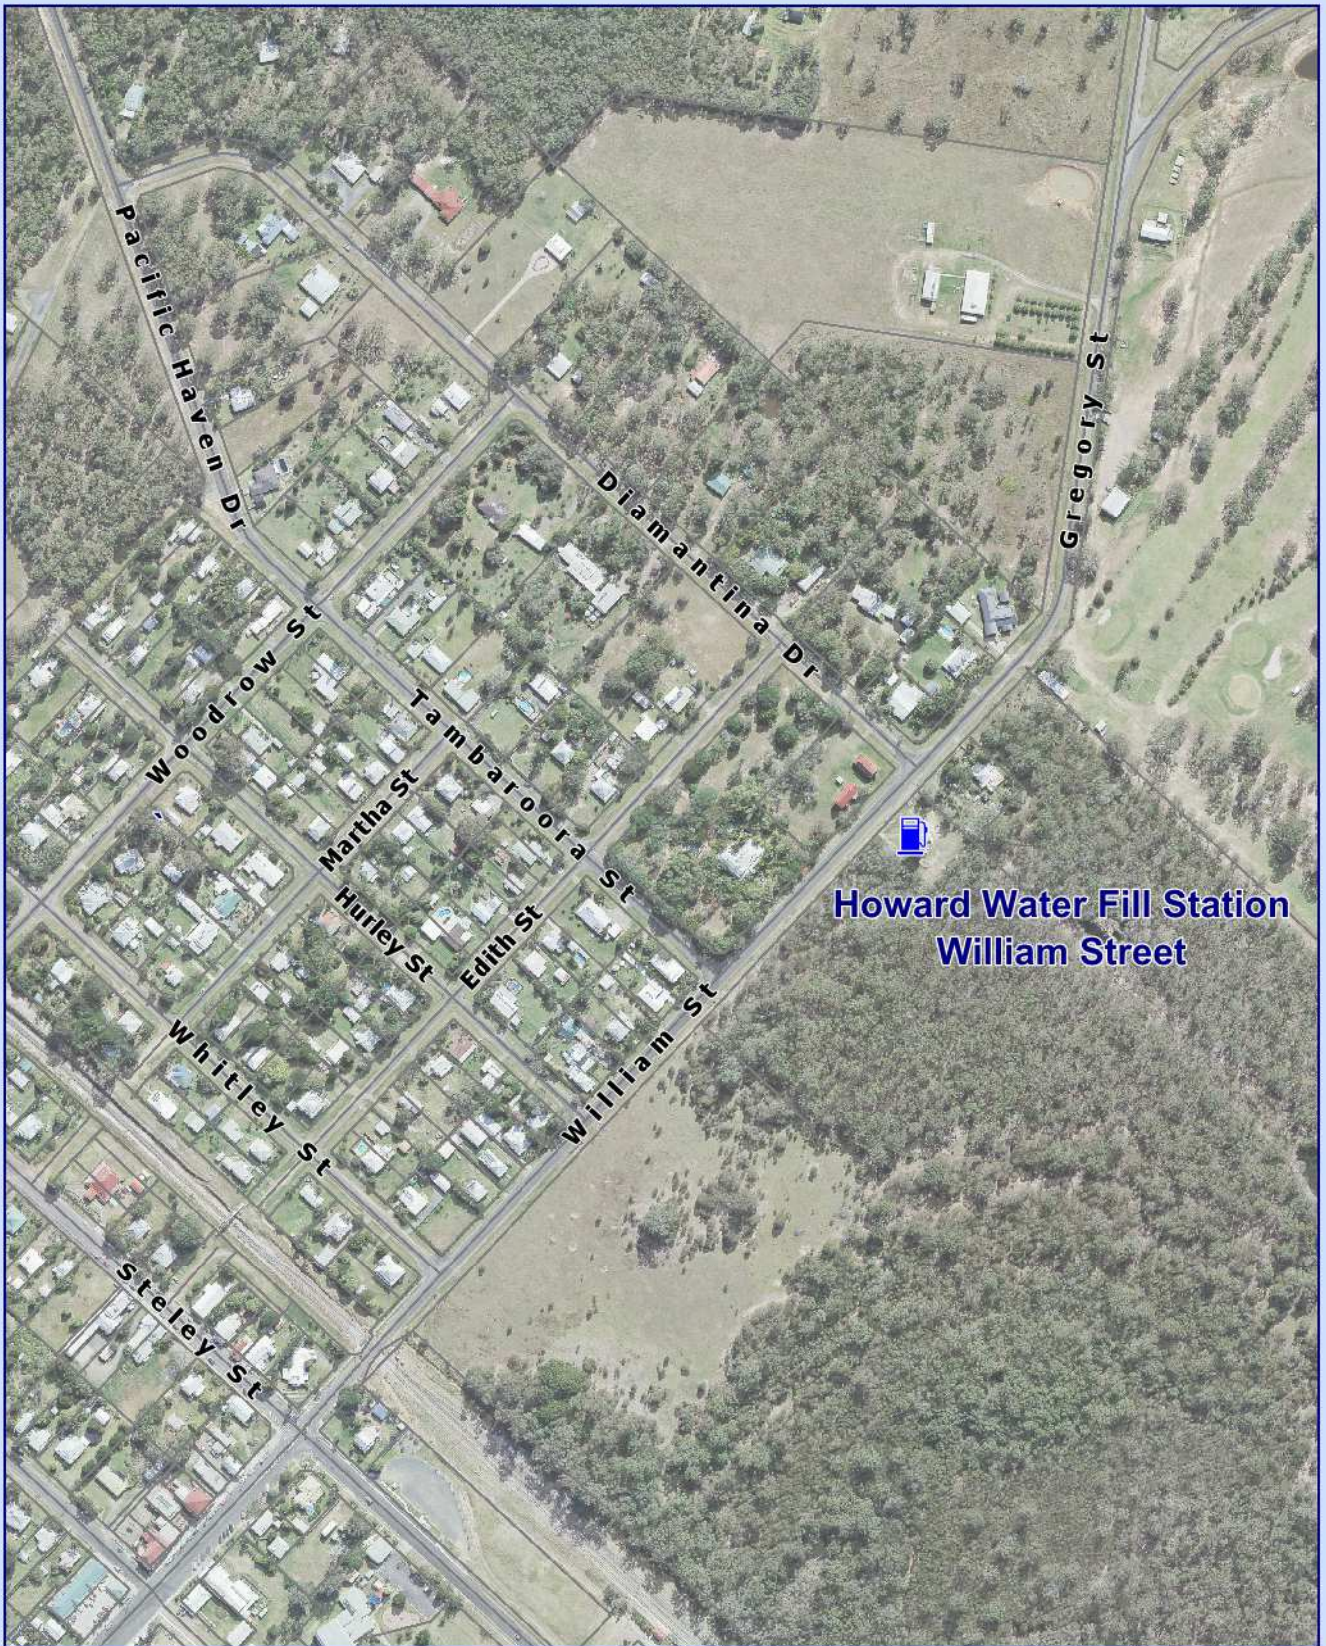

Howard Water Fill Station

Scale: 1:5,000

Printed: 20 July 2016