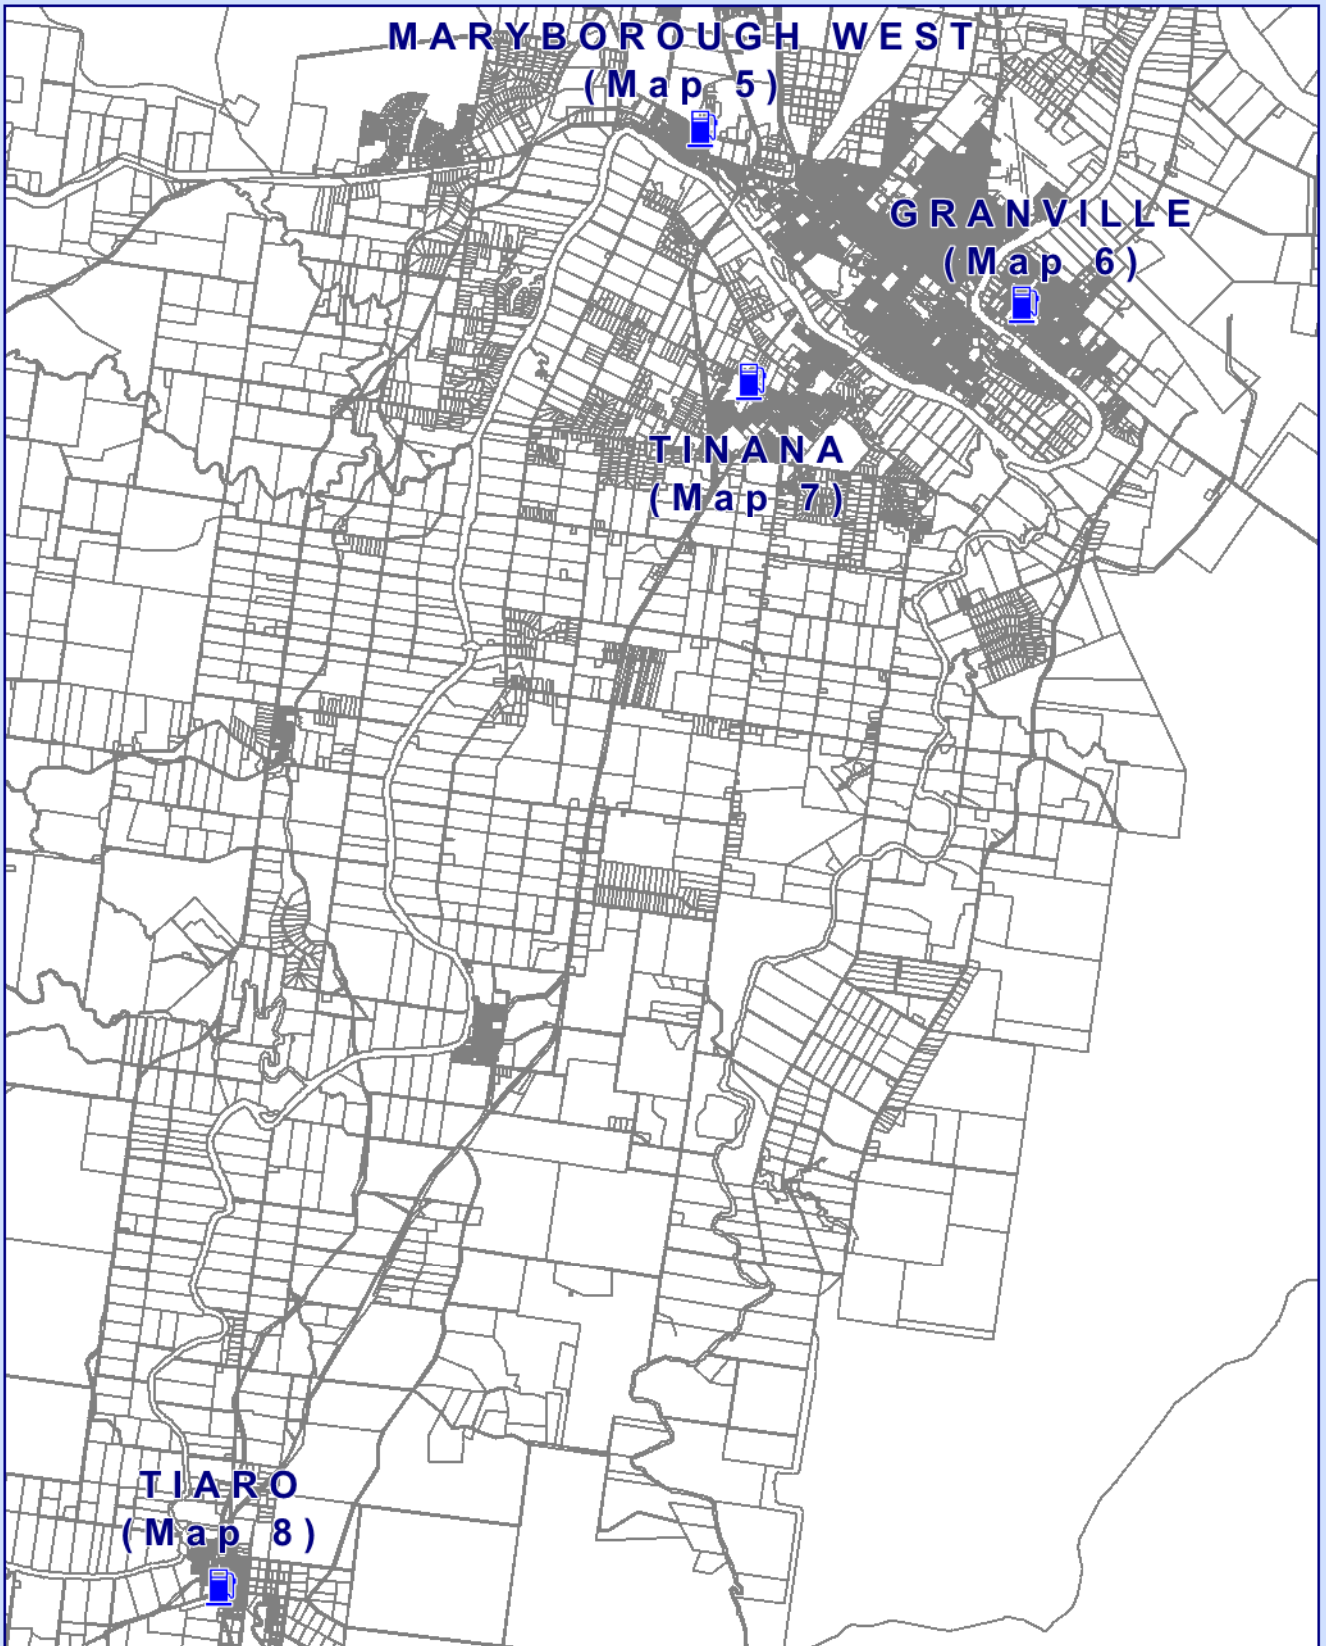

**WIDE BAY WATER
WATER FILL STATIONS**

Water Fill Stations

Scale: 1:200,000

Printed: 20 July 2016

Water Fill Stations

Scale: 1:125,000

Printed: 20 July 2016

Booral Water Fill Station
River Heads Road

Booral Water Fill Station

Scale: 1:5,000

Printed: 20 July 2016

Dundowran Water Fill Station

Scale: 1:5,000

Printed: 20 July 2016

Toogoom Water Fill Station

Scale: 1:5,000

Printed: 20 July 2016

Howard Water Fill Station

Scale: 1:5,000

Printed: 20 July 2016

Showgrounds Water Fill Station

Scale: 1:5,000

Printed: 20 July 2016

Granville Water Fill Station
Dau Drive

Granville Water Fill Station

Scale: 1:5,000

Printed: 20 July 2016

Tinana Water Fill Station

Scale: 1:5,000

Printed: 20 July 2016

Tiaro Water Fill Station

Scale: 1:5,000