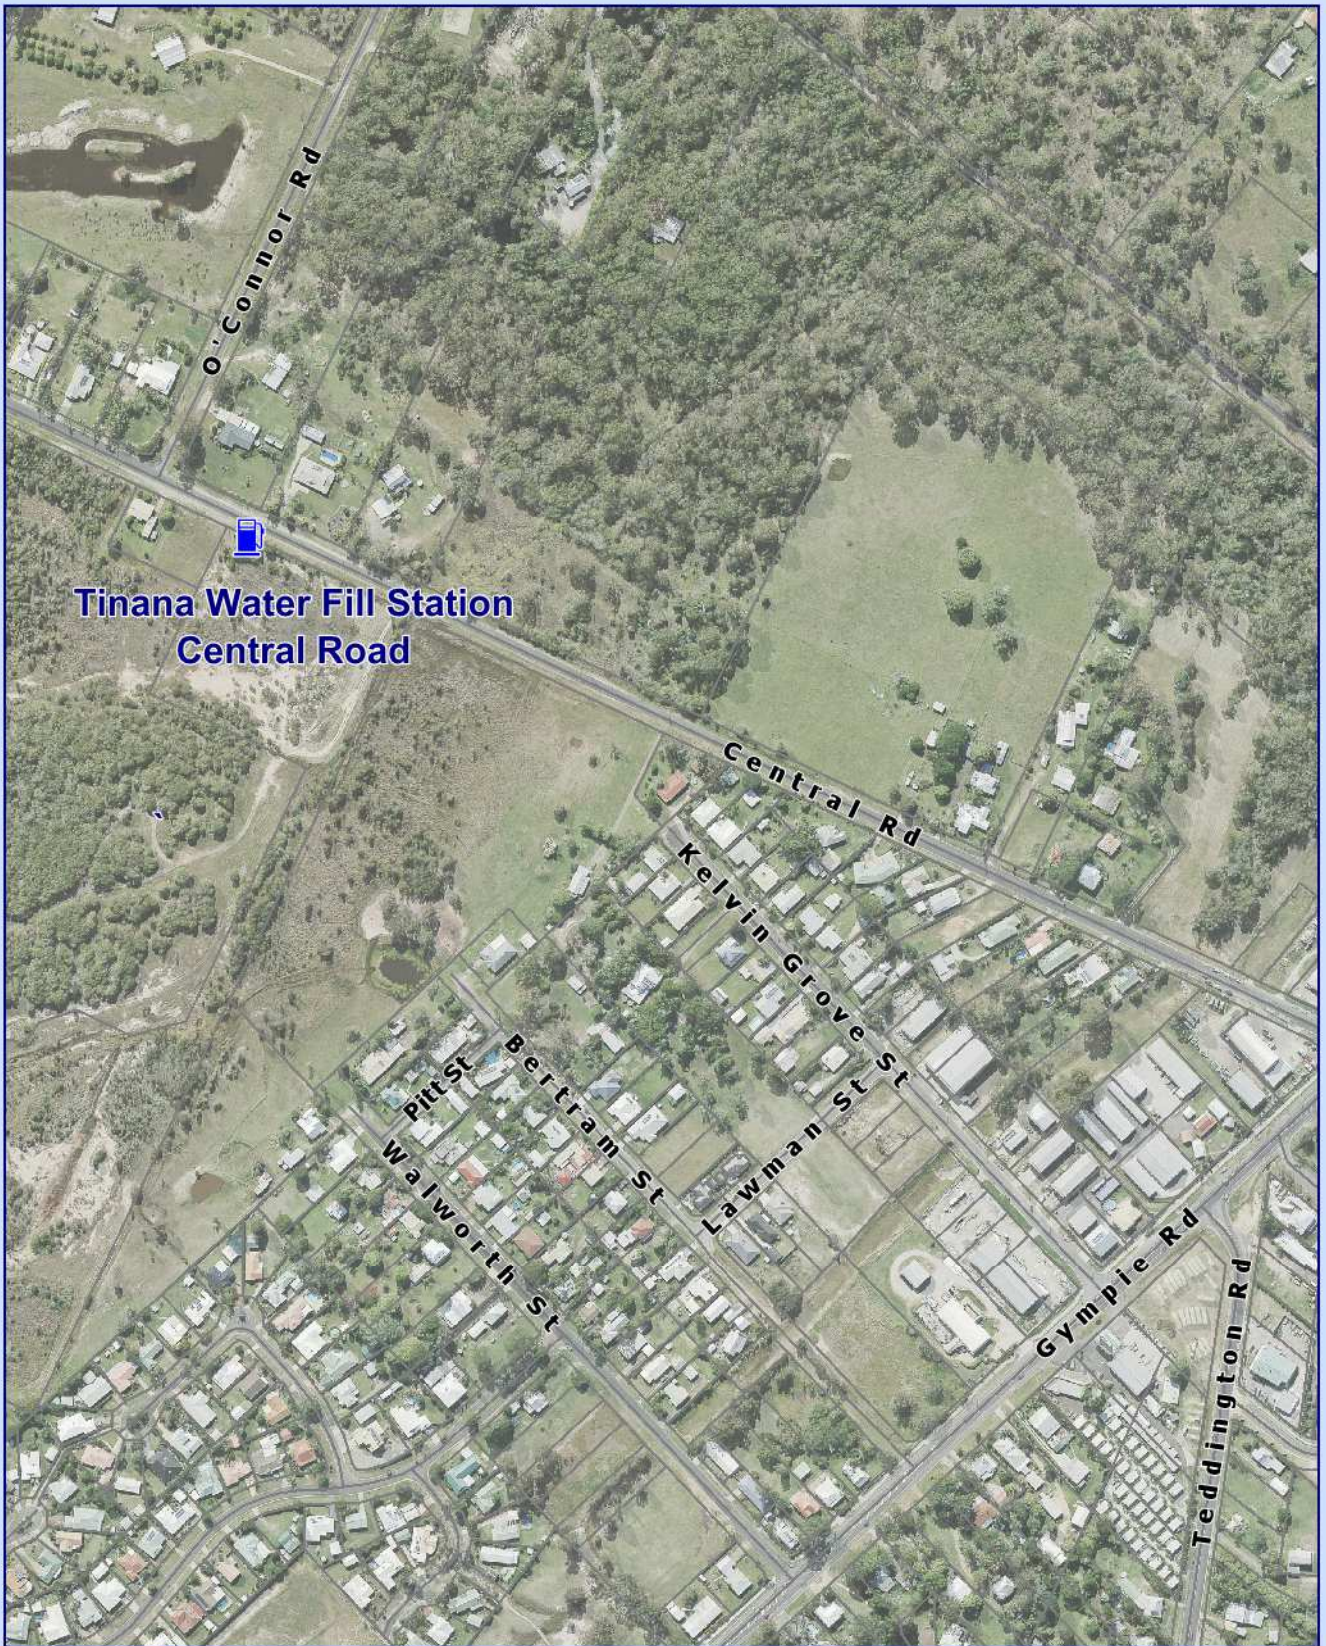

Tinana Water Fill Station

Scale: 1:5,000

Printed: 20 July 2016