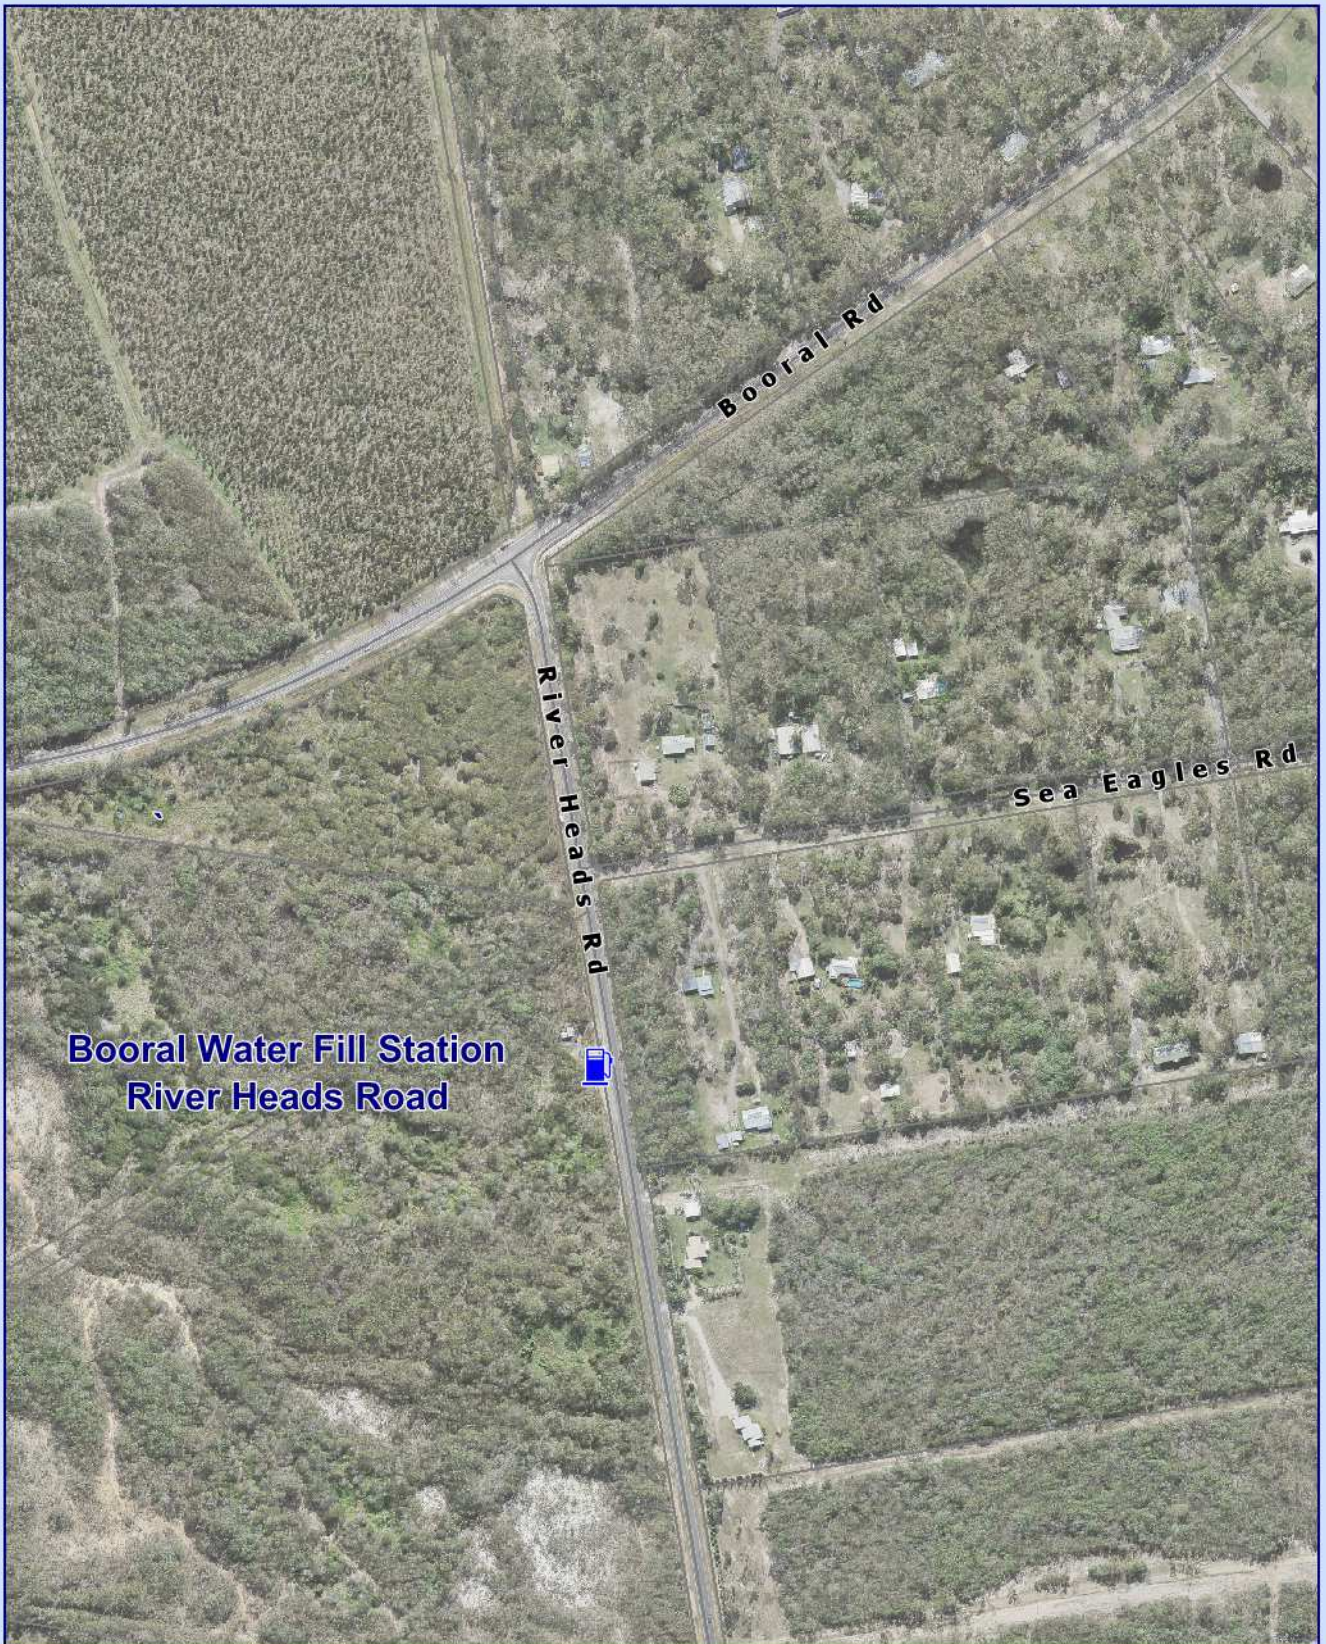

**WIDE BAY WATER
WATER FILL STATIONS**

Water Fill Stations

Scale: 1:200,000

Printed: 20 July 2016

Water Fill Stations

Scale: 1:125,000

Printed: 20 July 2016

Booral Water Fill Station
River Heads Road