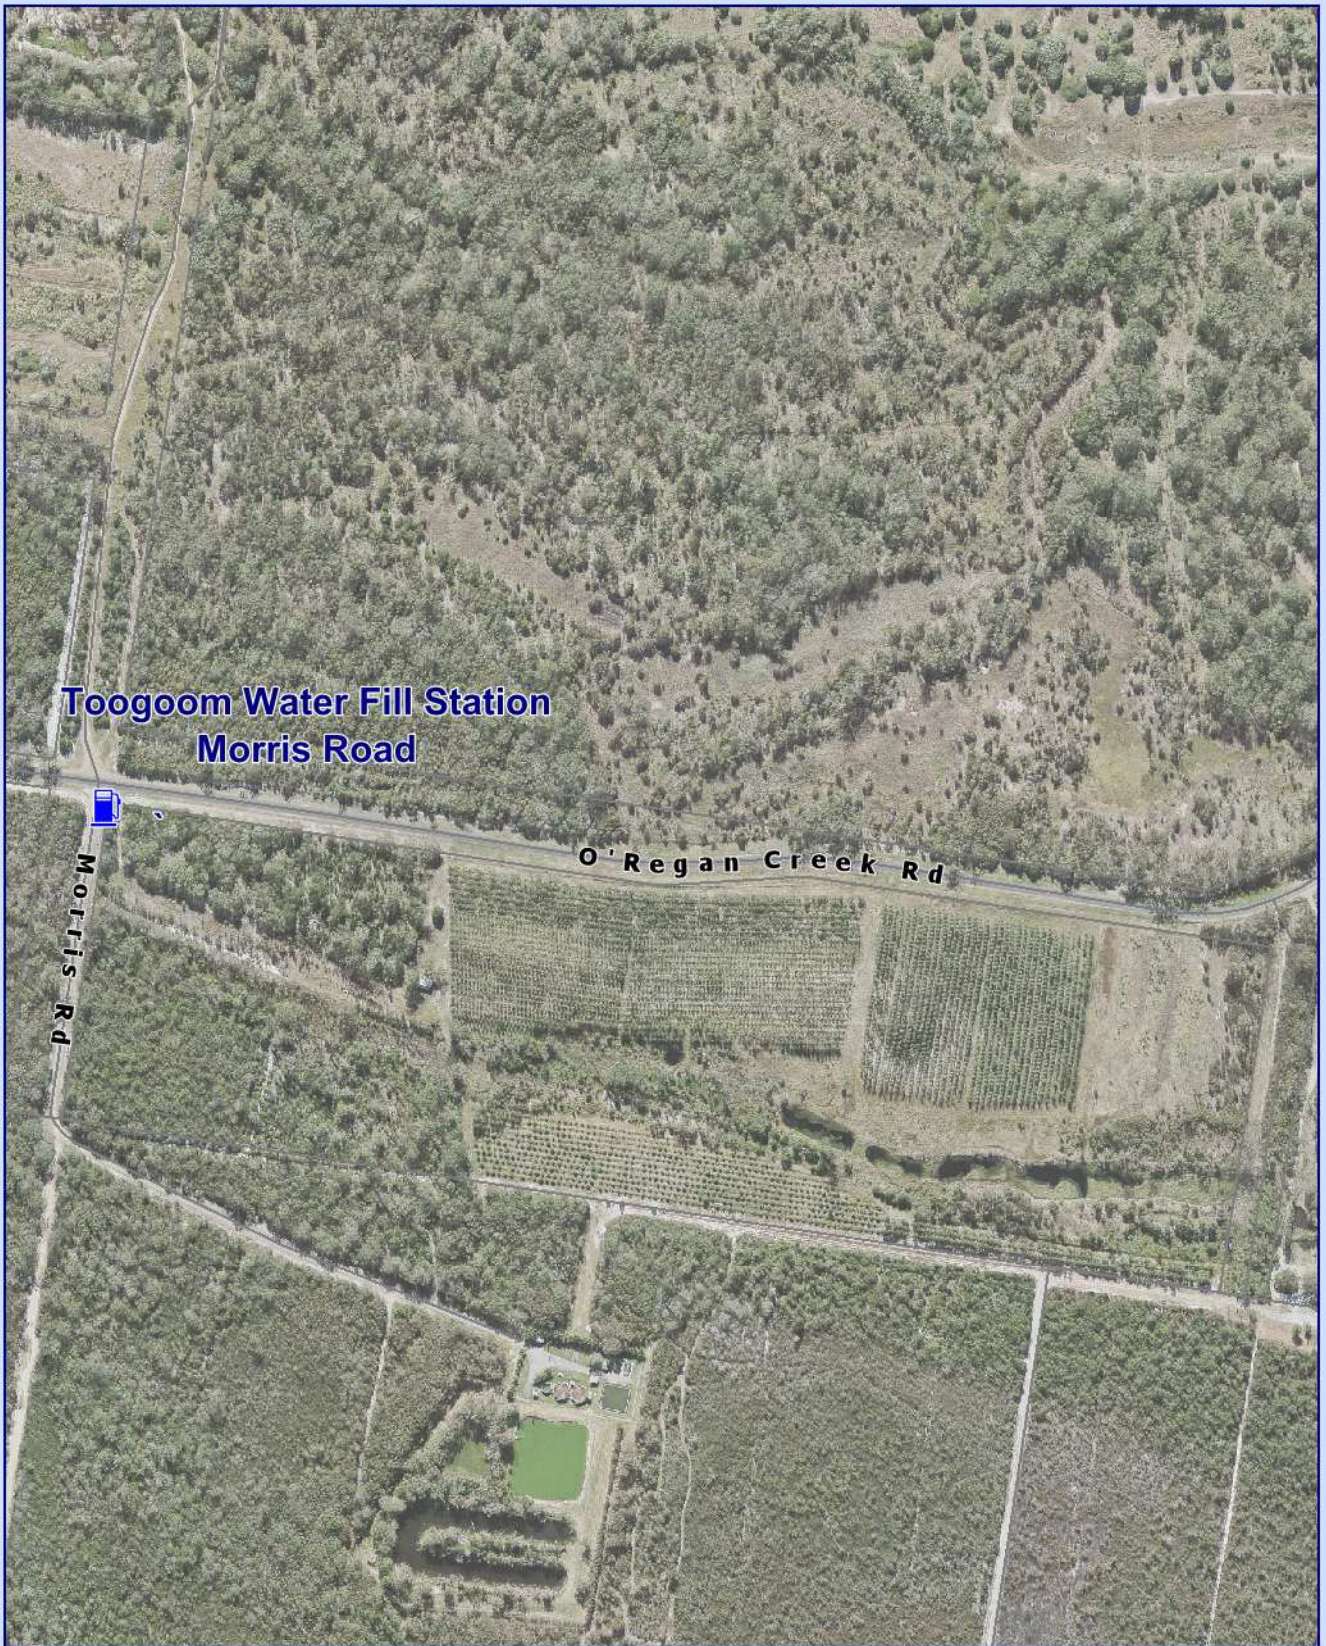

Toogoom Water Fill Station

Scale: 1:5,000

Printed: 20 July 2016