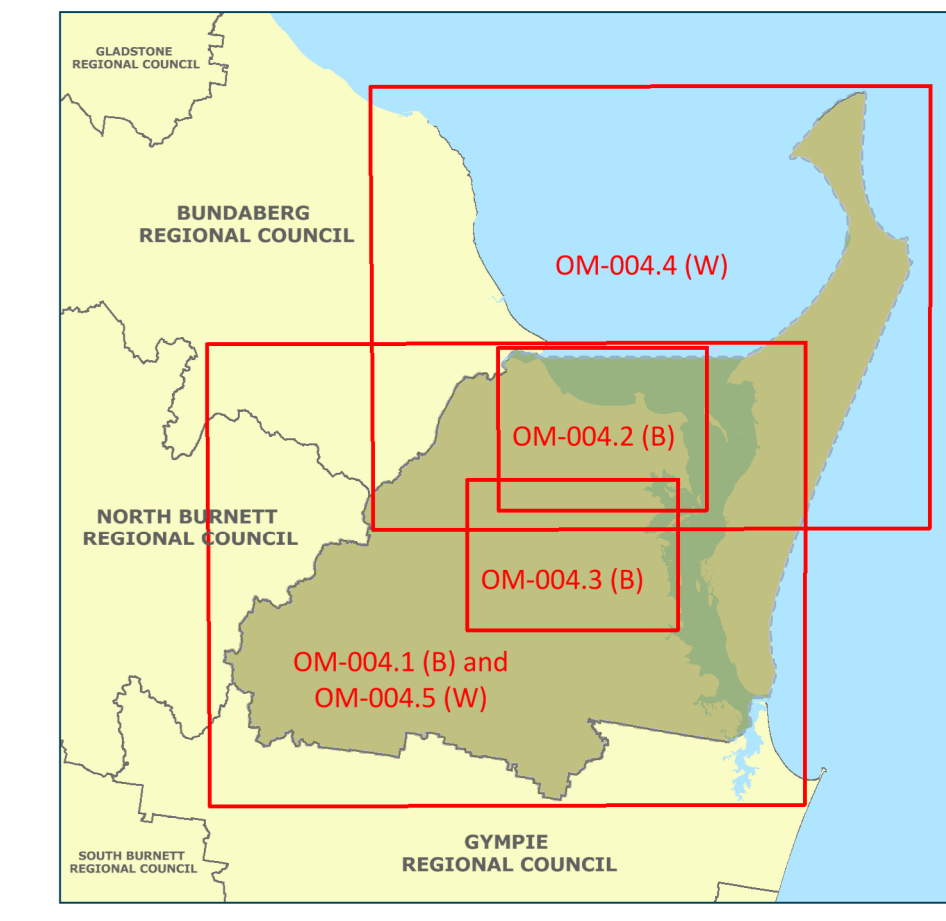

BUNDABERG
REGIONAL COUNCIL

NORTH BURNETT
REGIONAL COUNCIL

Approx Scale @ A0 1:125,000