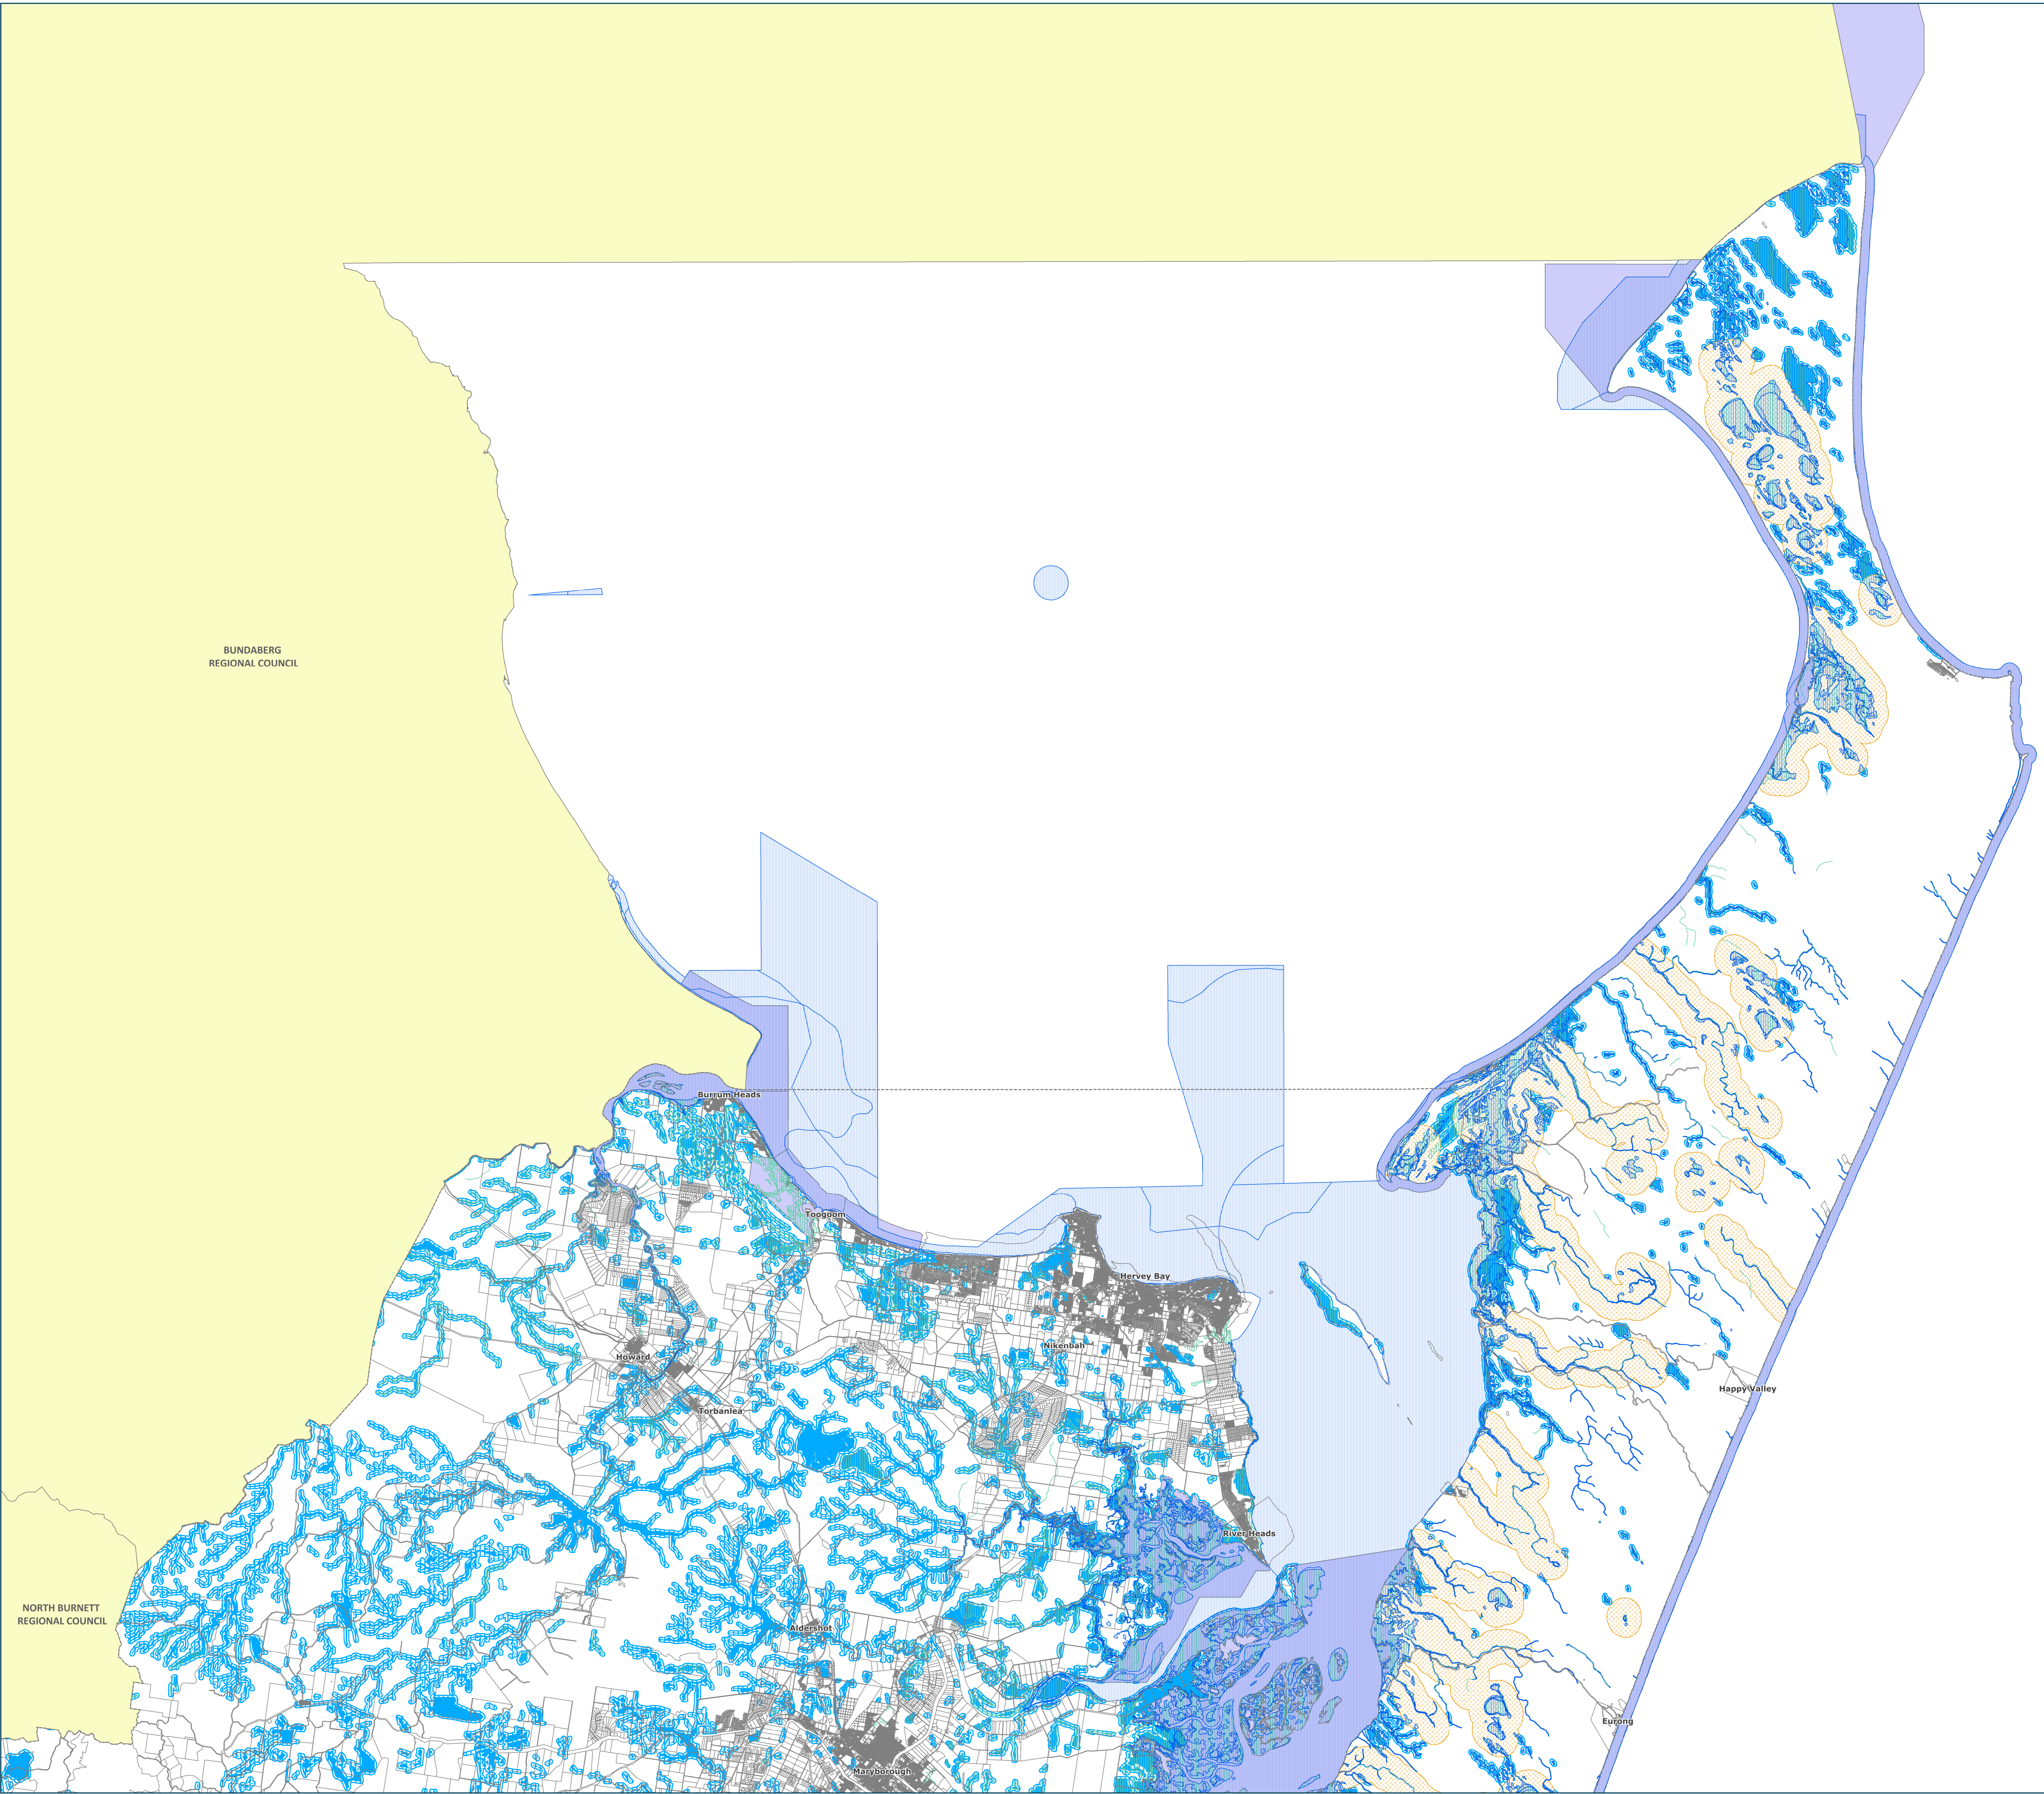

Legend

- MSES High Ecological Value Waters
  Watercourse
- MSES High Ecological Significance Wetlands
- MSES Declared Fish Habitat Areas
- MSES High Ecological Value Waters
  Wetland
- MSES Strategic Environmental Area
  Designated Precinct
- Local Wetlands Buffer
- Local Wetlands
- DCDB
  DWRME Release 06/03/2018
- Fraser Coast Boundary
- Other Local Government Boundaries