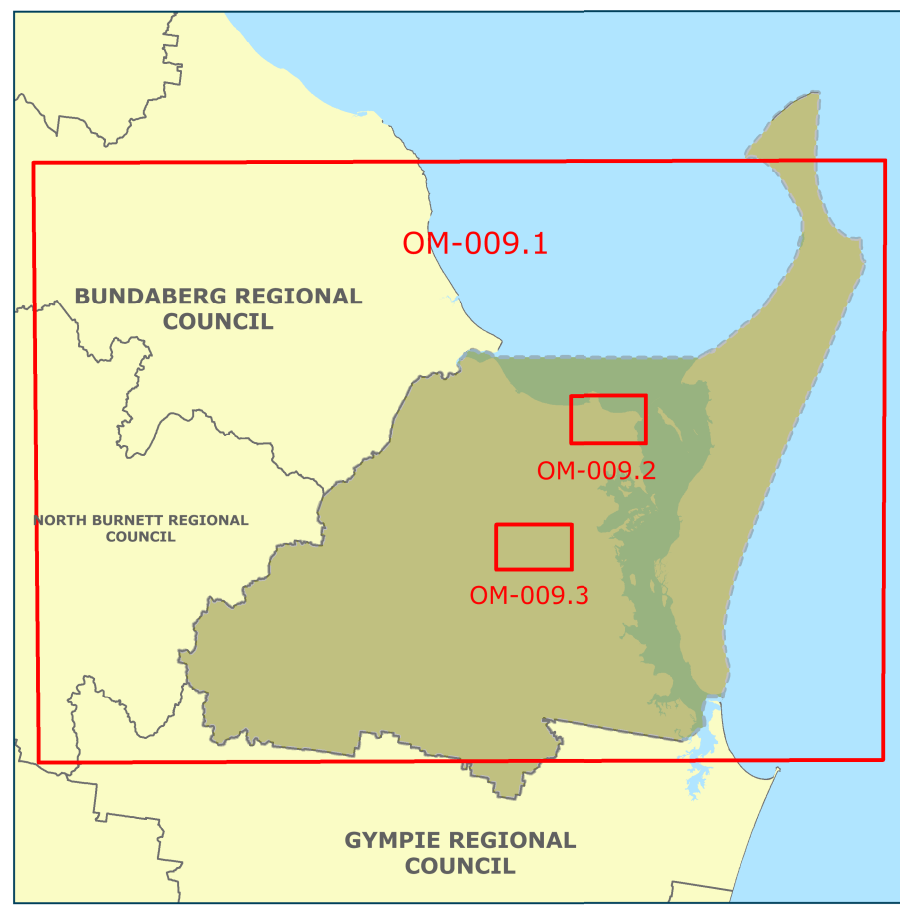

Approx Scale @ A0 1:15,000

Sheet Map Index