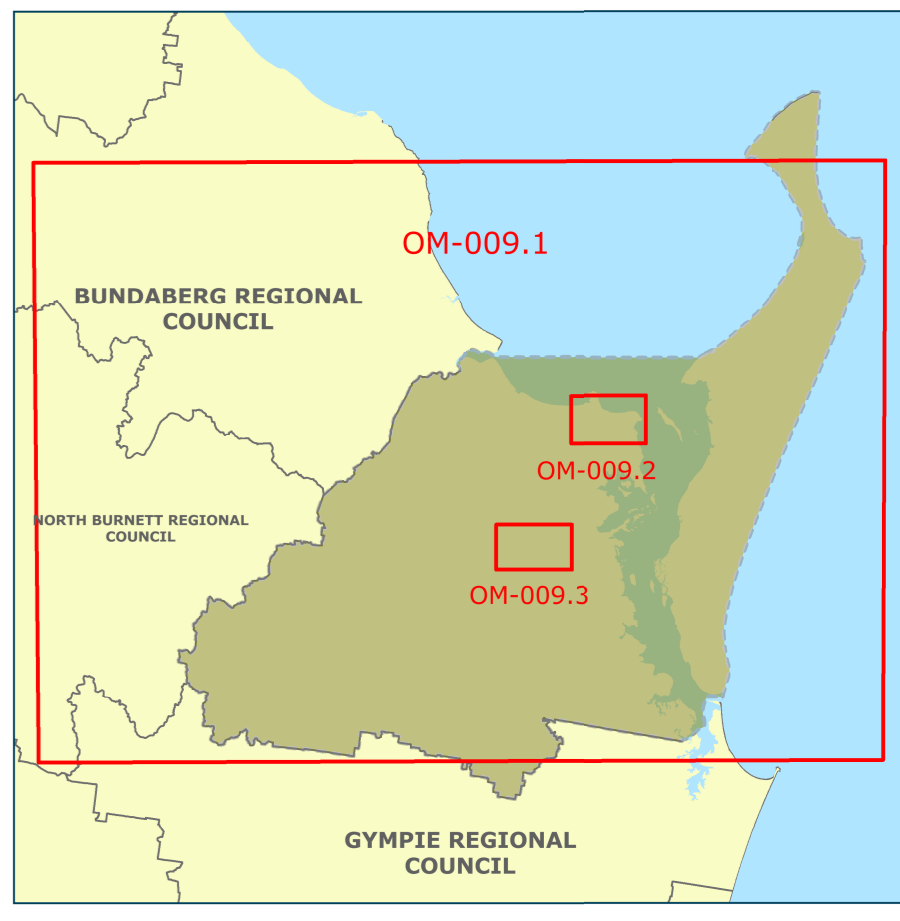

Legend

- **Heritage Register**
  - Local heritage place - point
  - State and Local heritage place
  - State heritage place
  - Local heritage place
- **Neighbourhood Character Area**
- **Demolition Control Area**
- **Adjoining Heritage Lots**
- **DCDB Parcel boundaries**
  DNRM Release 06/03/2018
- **Fraser Coast Regional Council Boundary**
- **Other Local Government Boundaries**

Approx Scale @ A0 1:180,000

Sheet Map Index