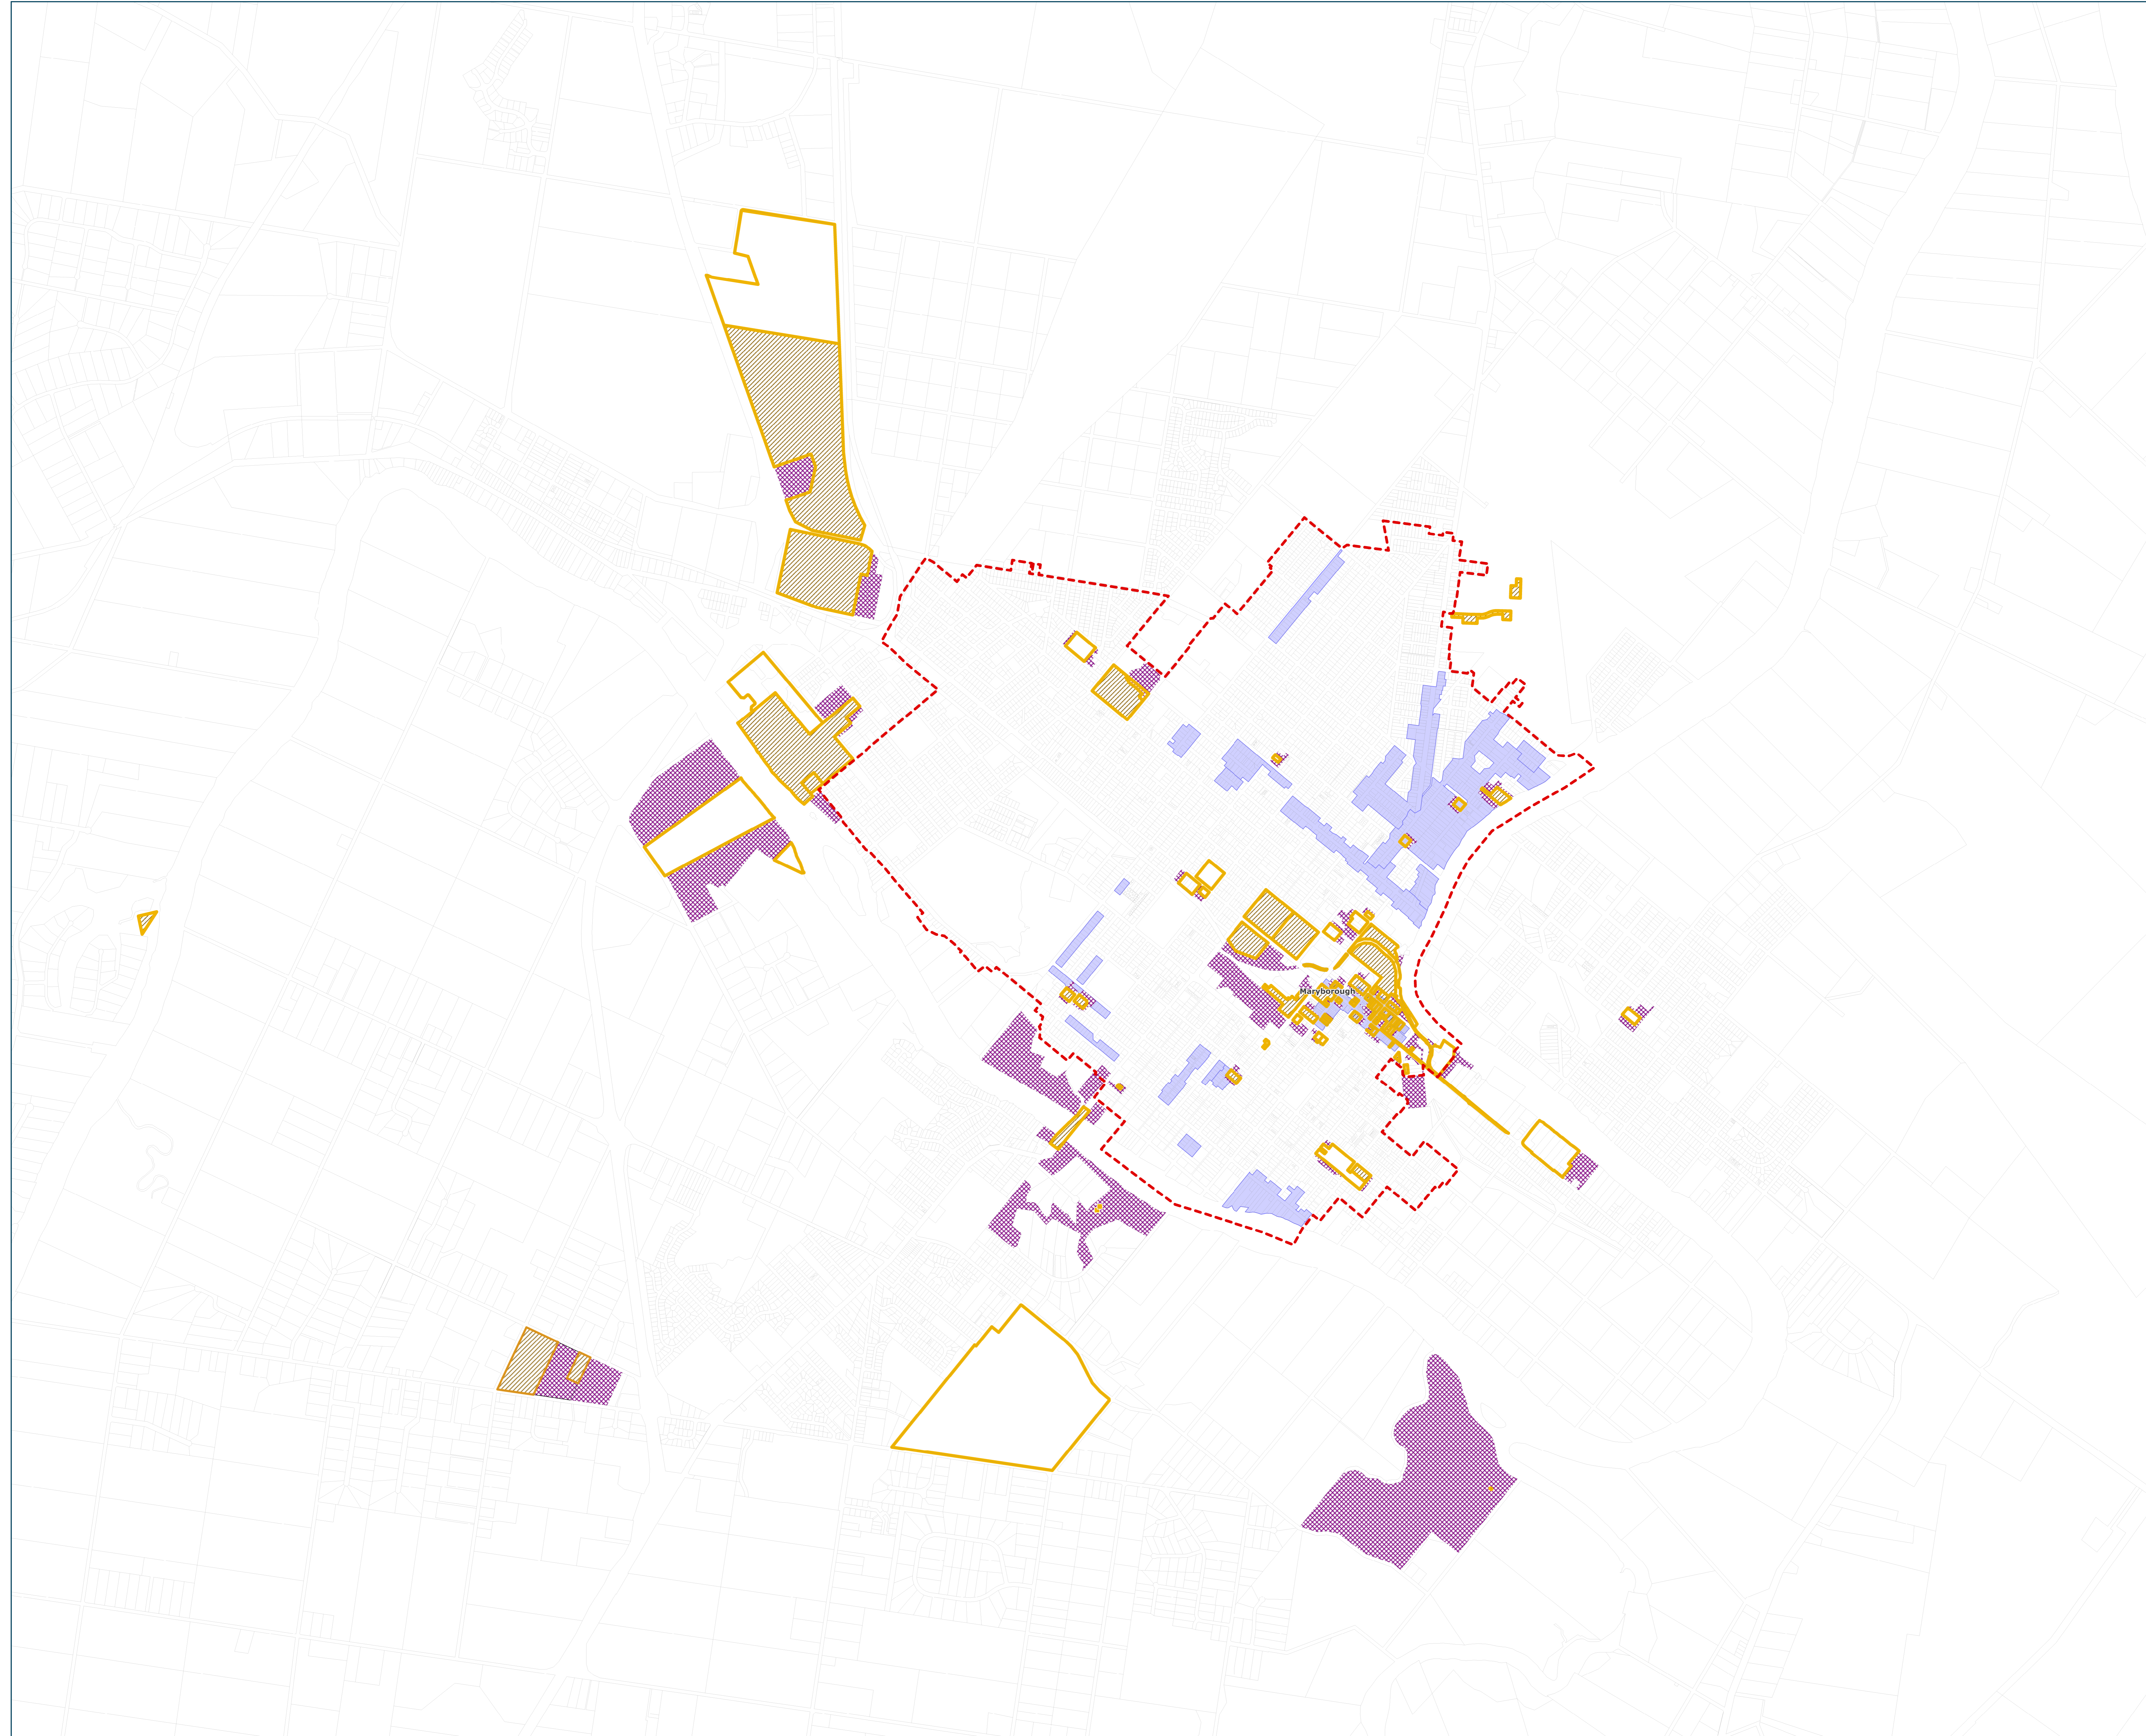

Legend

1. **Heritage Register**
2. Local heritage place - point
   - State and Local heritage place
   - State heritage place
   - Local heritage place
3. **Neighbourhood Character Area**
4. Neighbourhood Character Area
5. **Demolition Control Area**
6. Demolition Control Area
7. **Adjoining Heritage Lots**
8. Adjoining Heritage Lots
9. **DCDB Parcel boundaries**
10. DCDB Parcel boundaries
      DNRME Release 06/03/2018
11. **Fraser Coast Regional Council Boundary**
12. Fraser Coast Regional Council Boundary
13. **Other Local Government Boundaries**
14. Other Local Government Boundaries