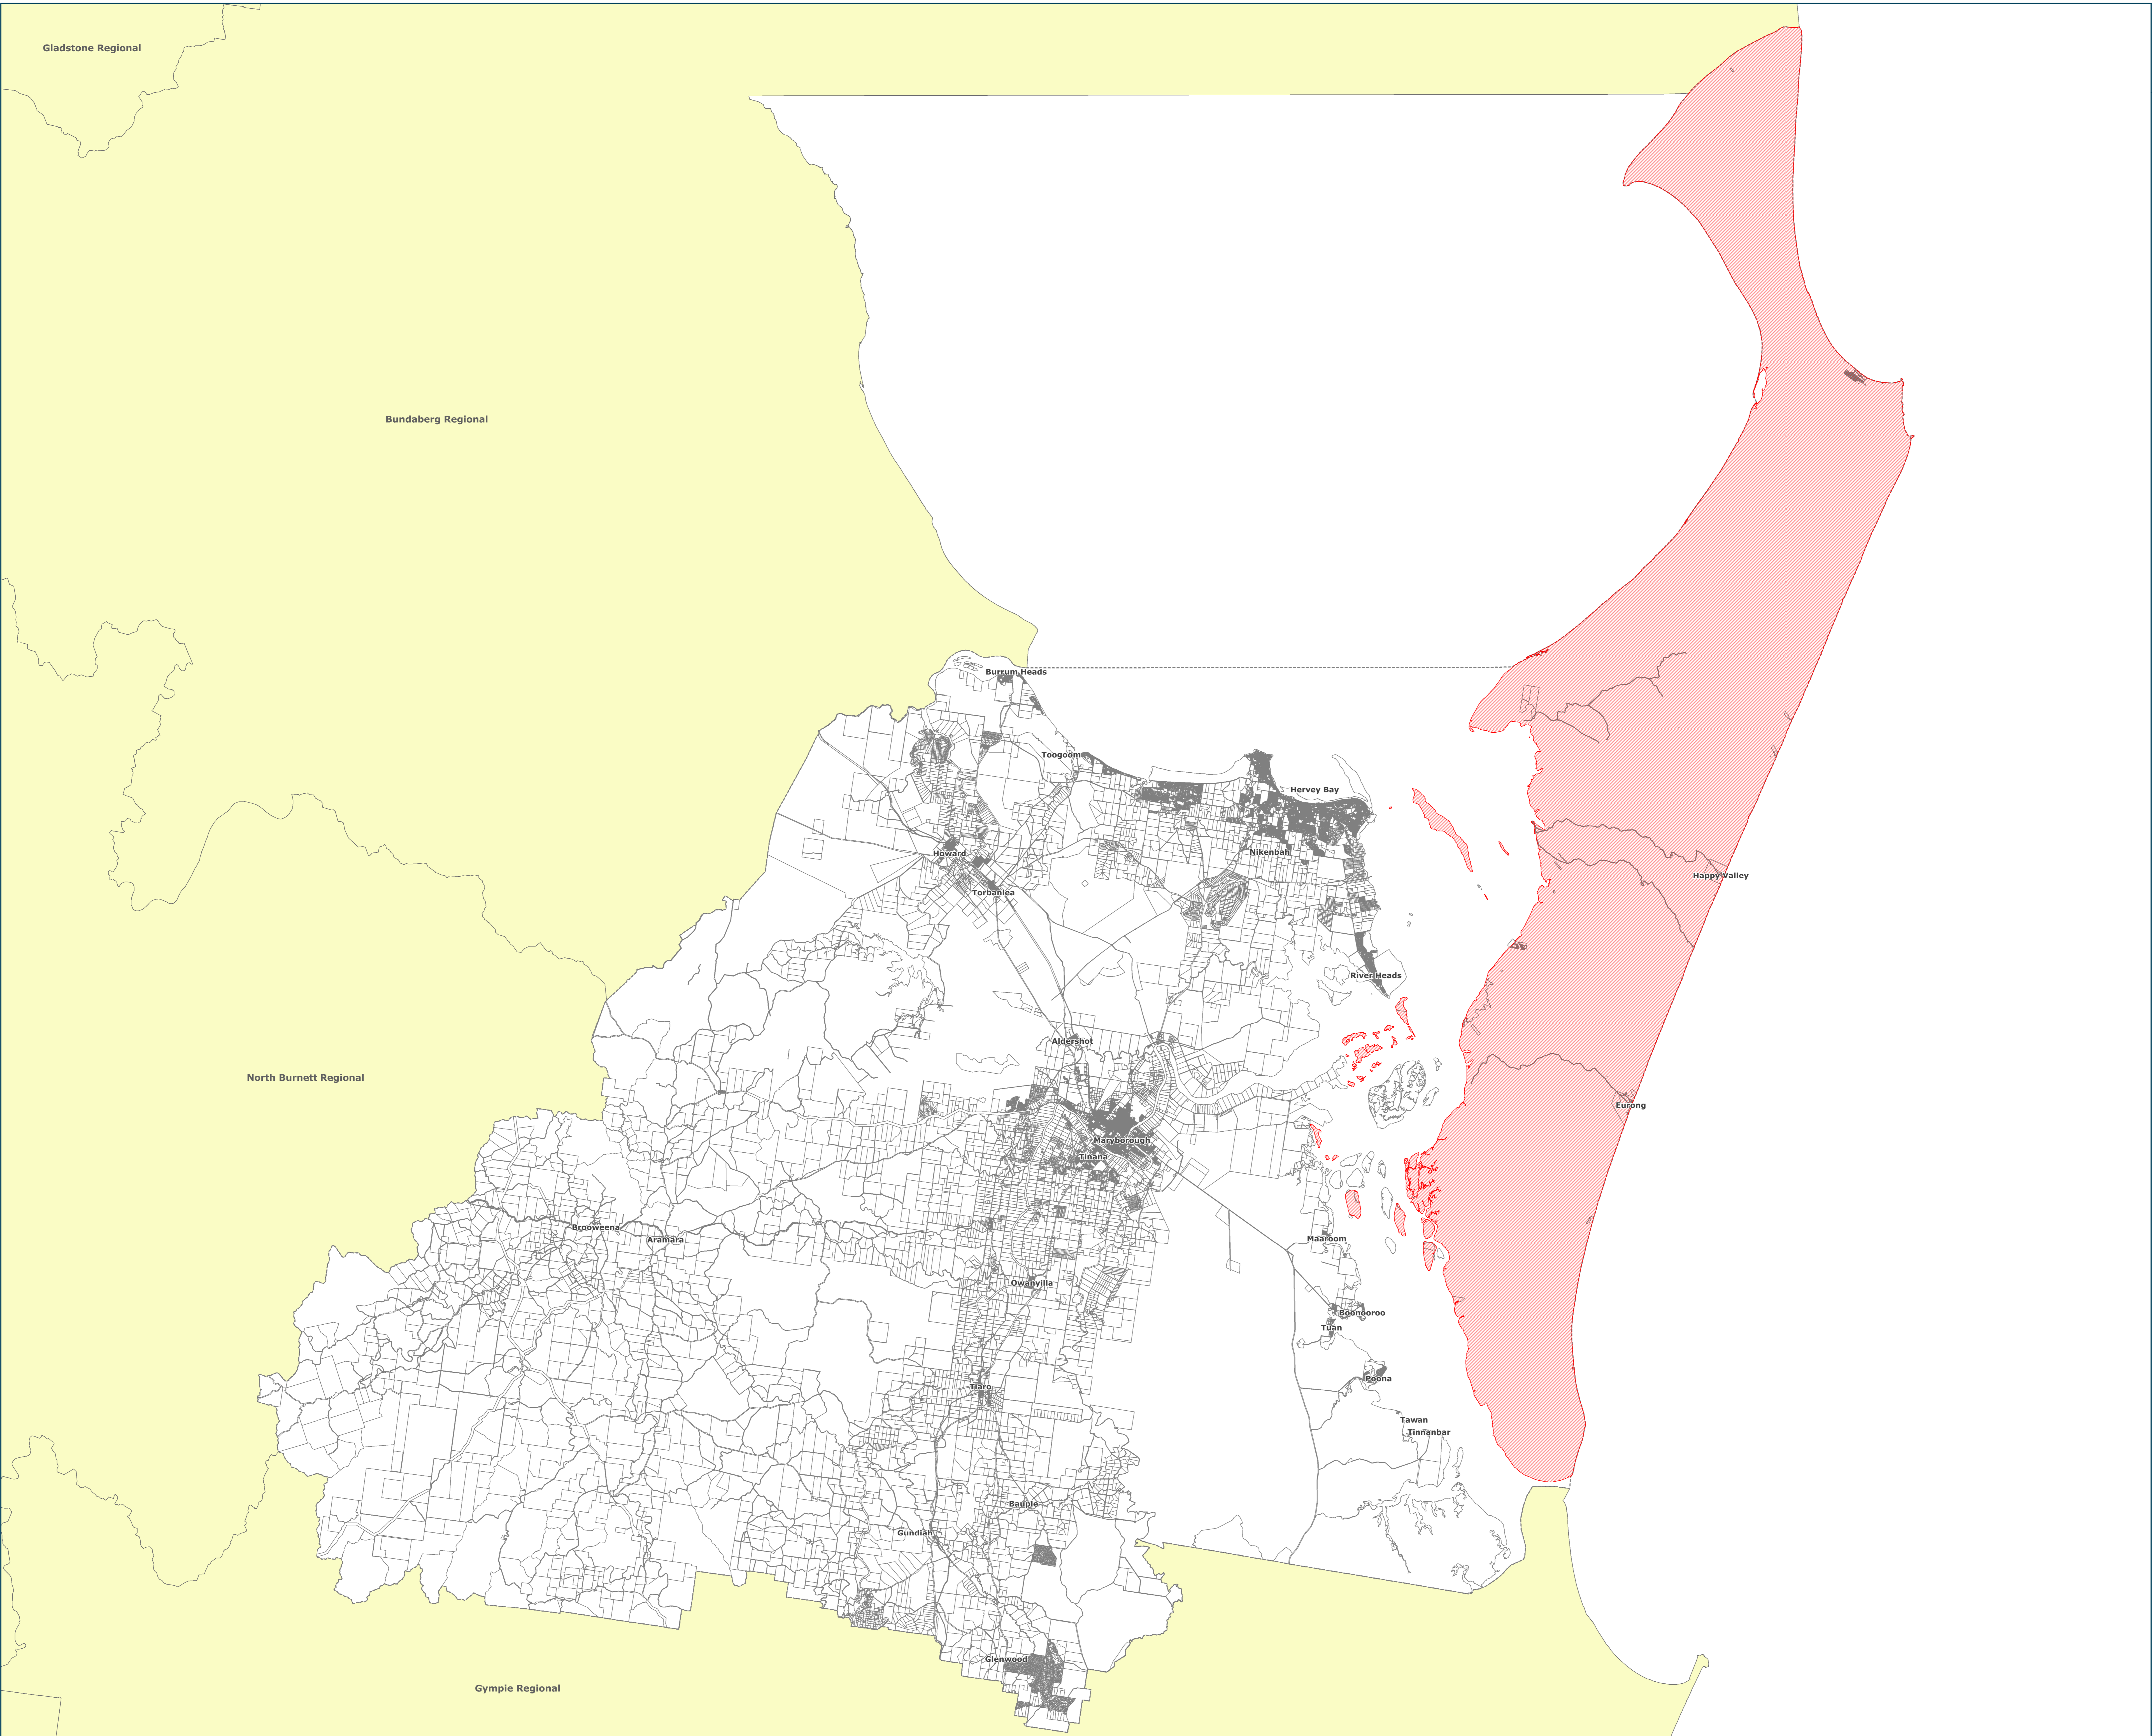

Legend

- Fraser and Great Sandy Strait Islands
- DCDB
- Fraser Coast Regional Council Boundary
- Other Local Government Boundaries

Approx Scale @ A0 1:175,000