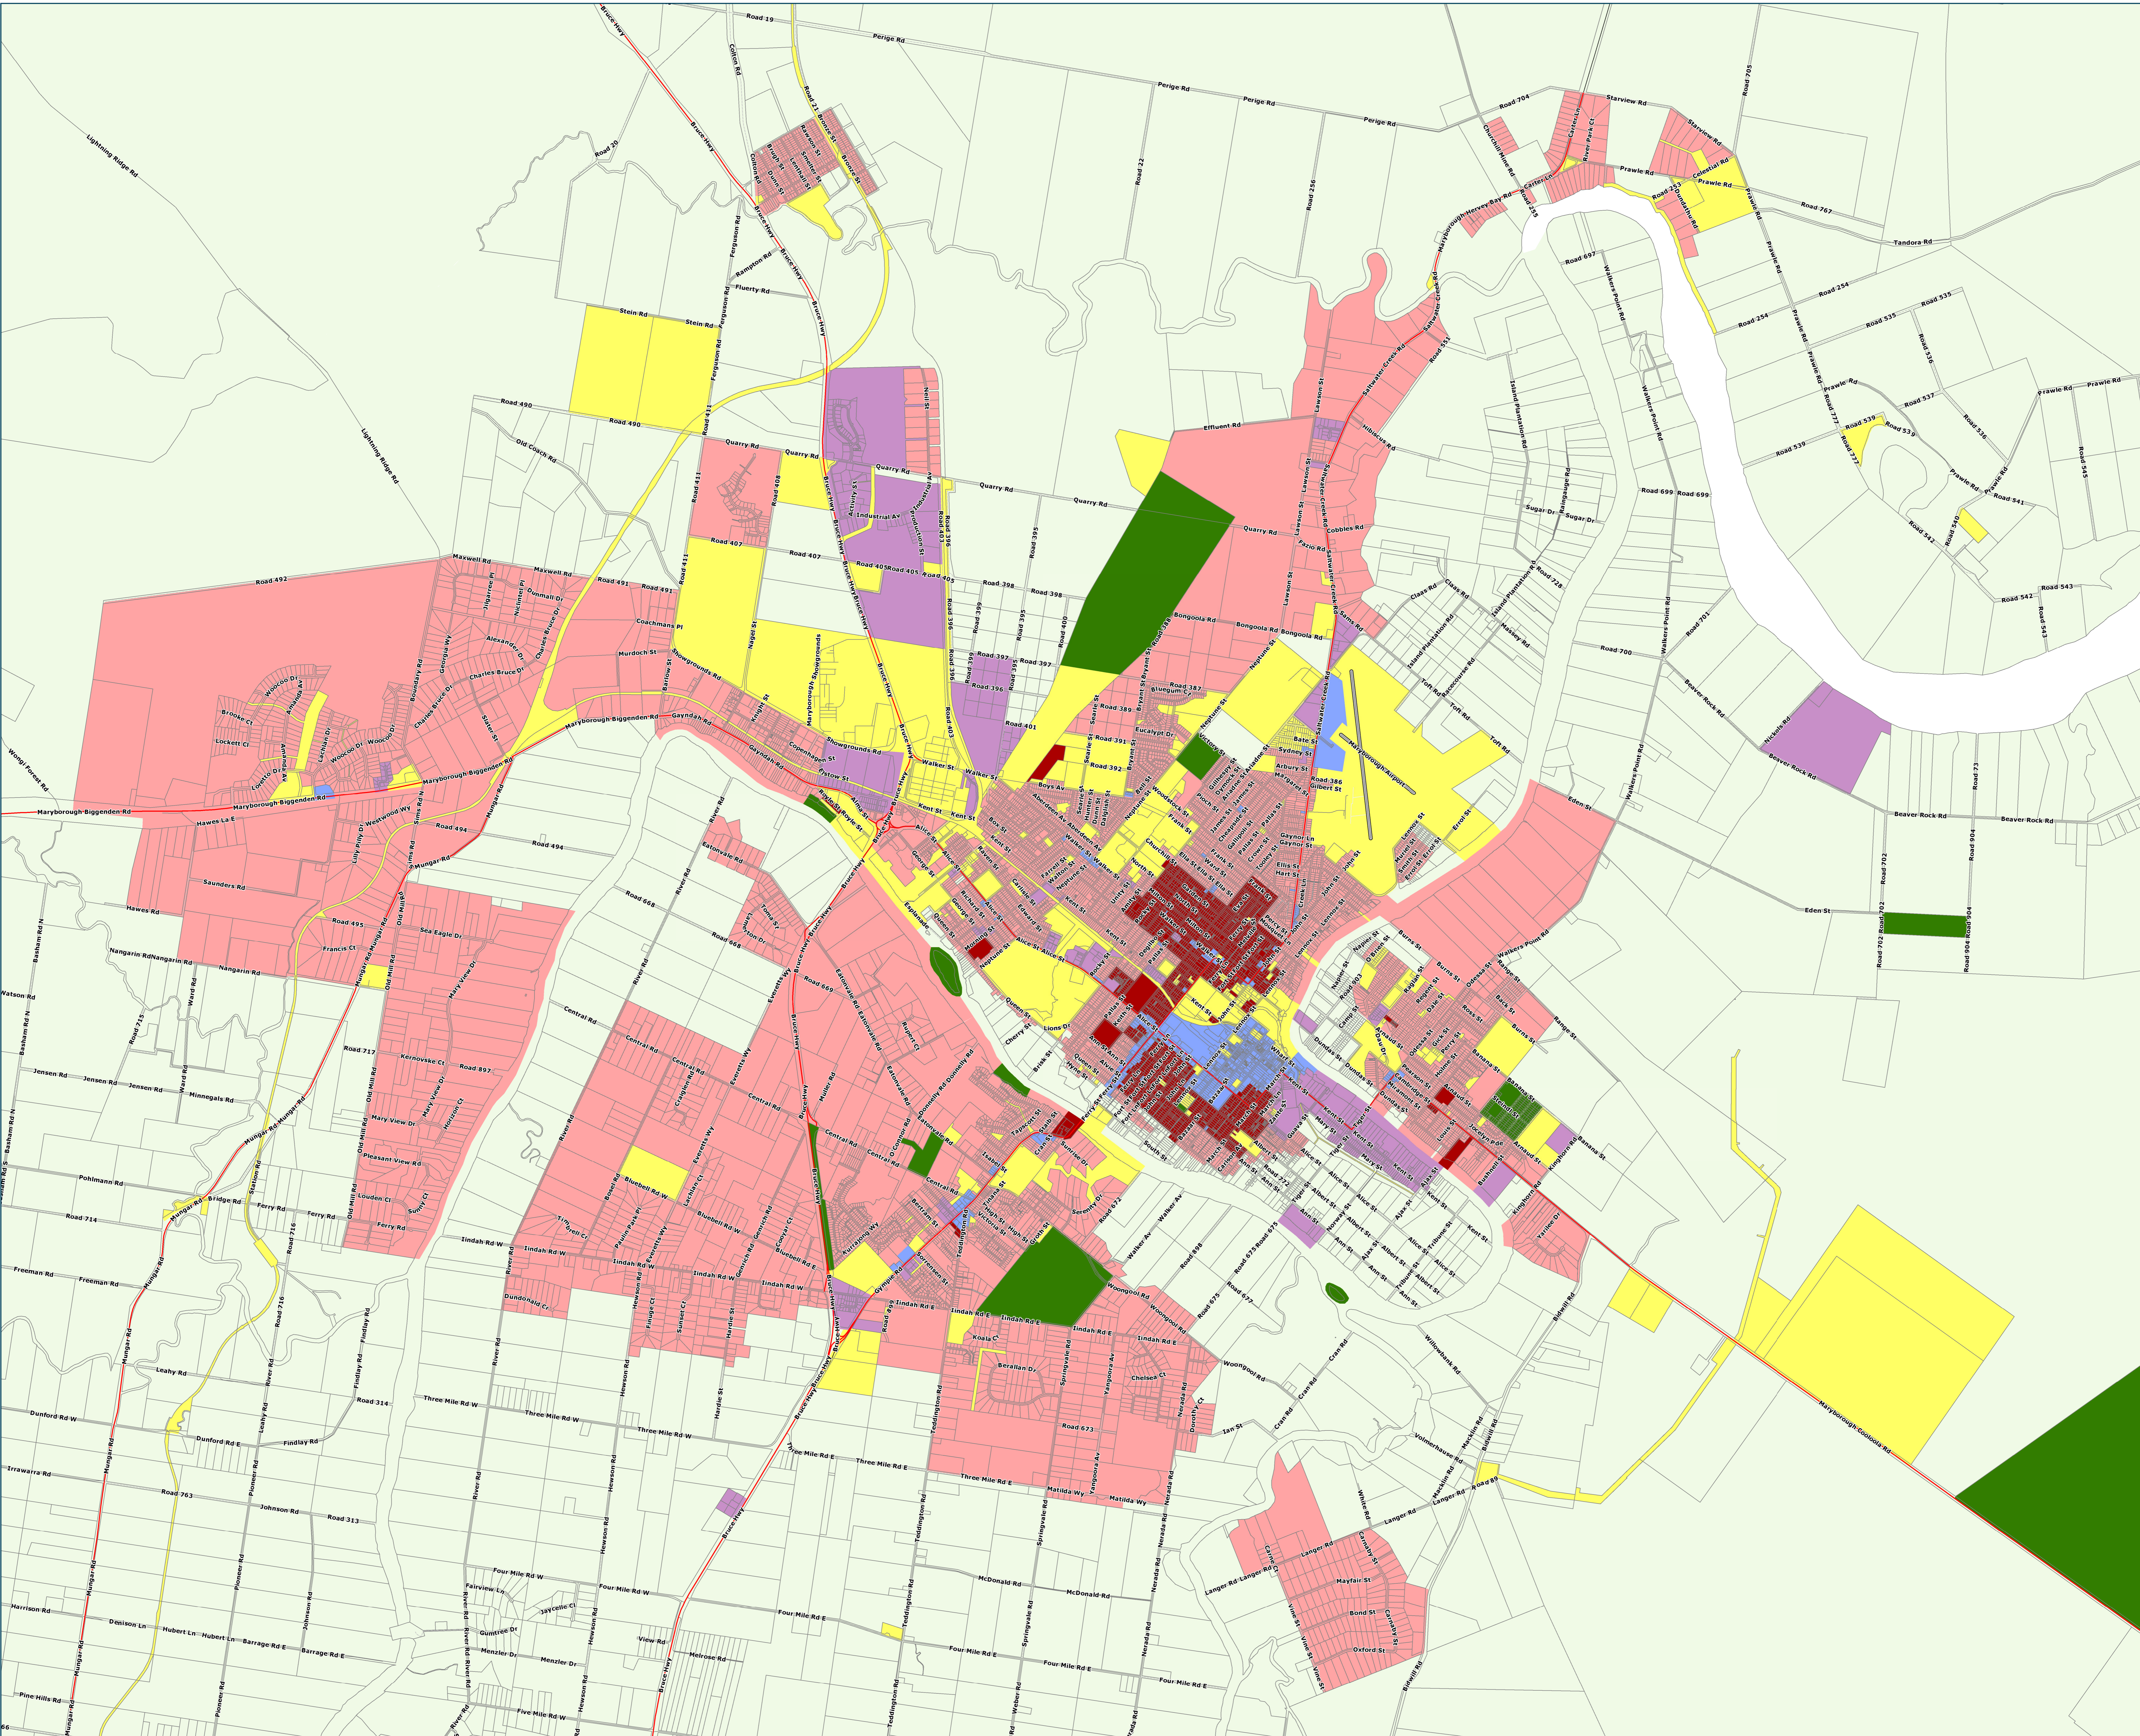

Legend

1. **Development Type**
2. Community
   - Commercial & Retail
   - Detached Dwellings
   - Environmental Management
   - Industry
   - Other
   - Attached Dwellings
3. **Other Local Government Boundaries**
4. Fraser Coast Regional Council Boundary
   - DCDB
   - DNRN Release 06/06/15

Approx Scale @ A0 1:20,000

Sheet Map Index