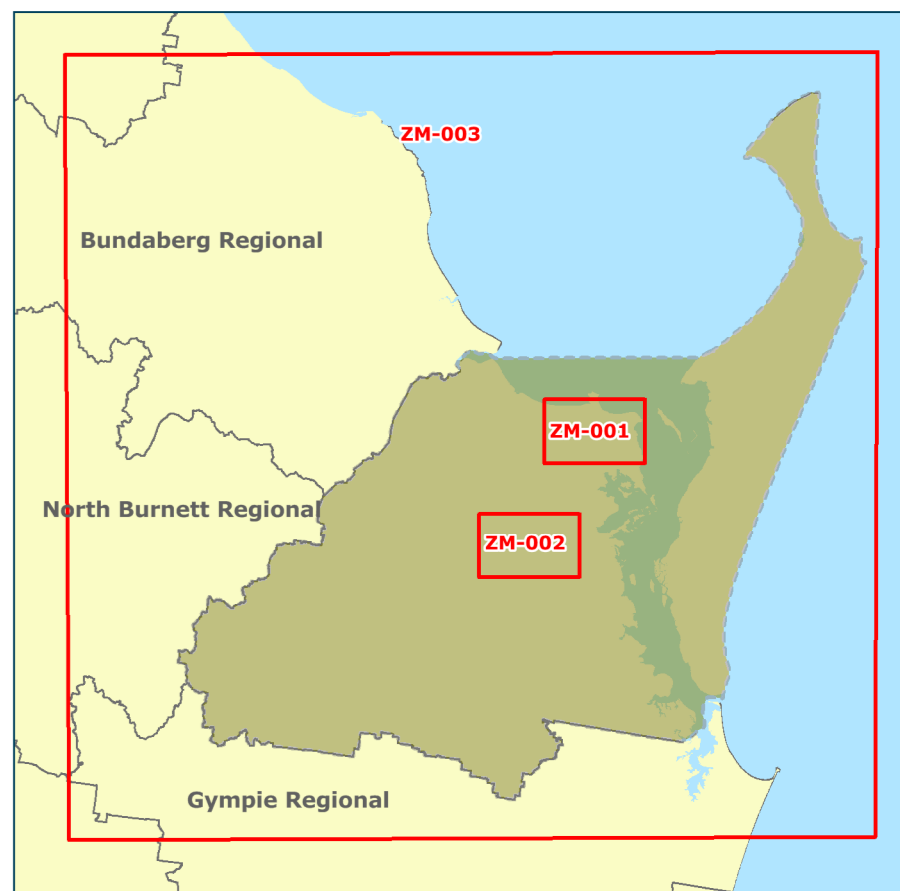

Approx Scale @ A0 1:20,000