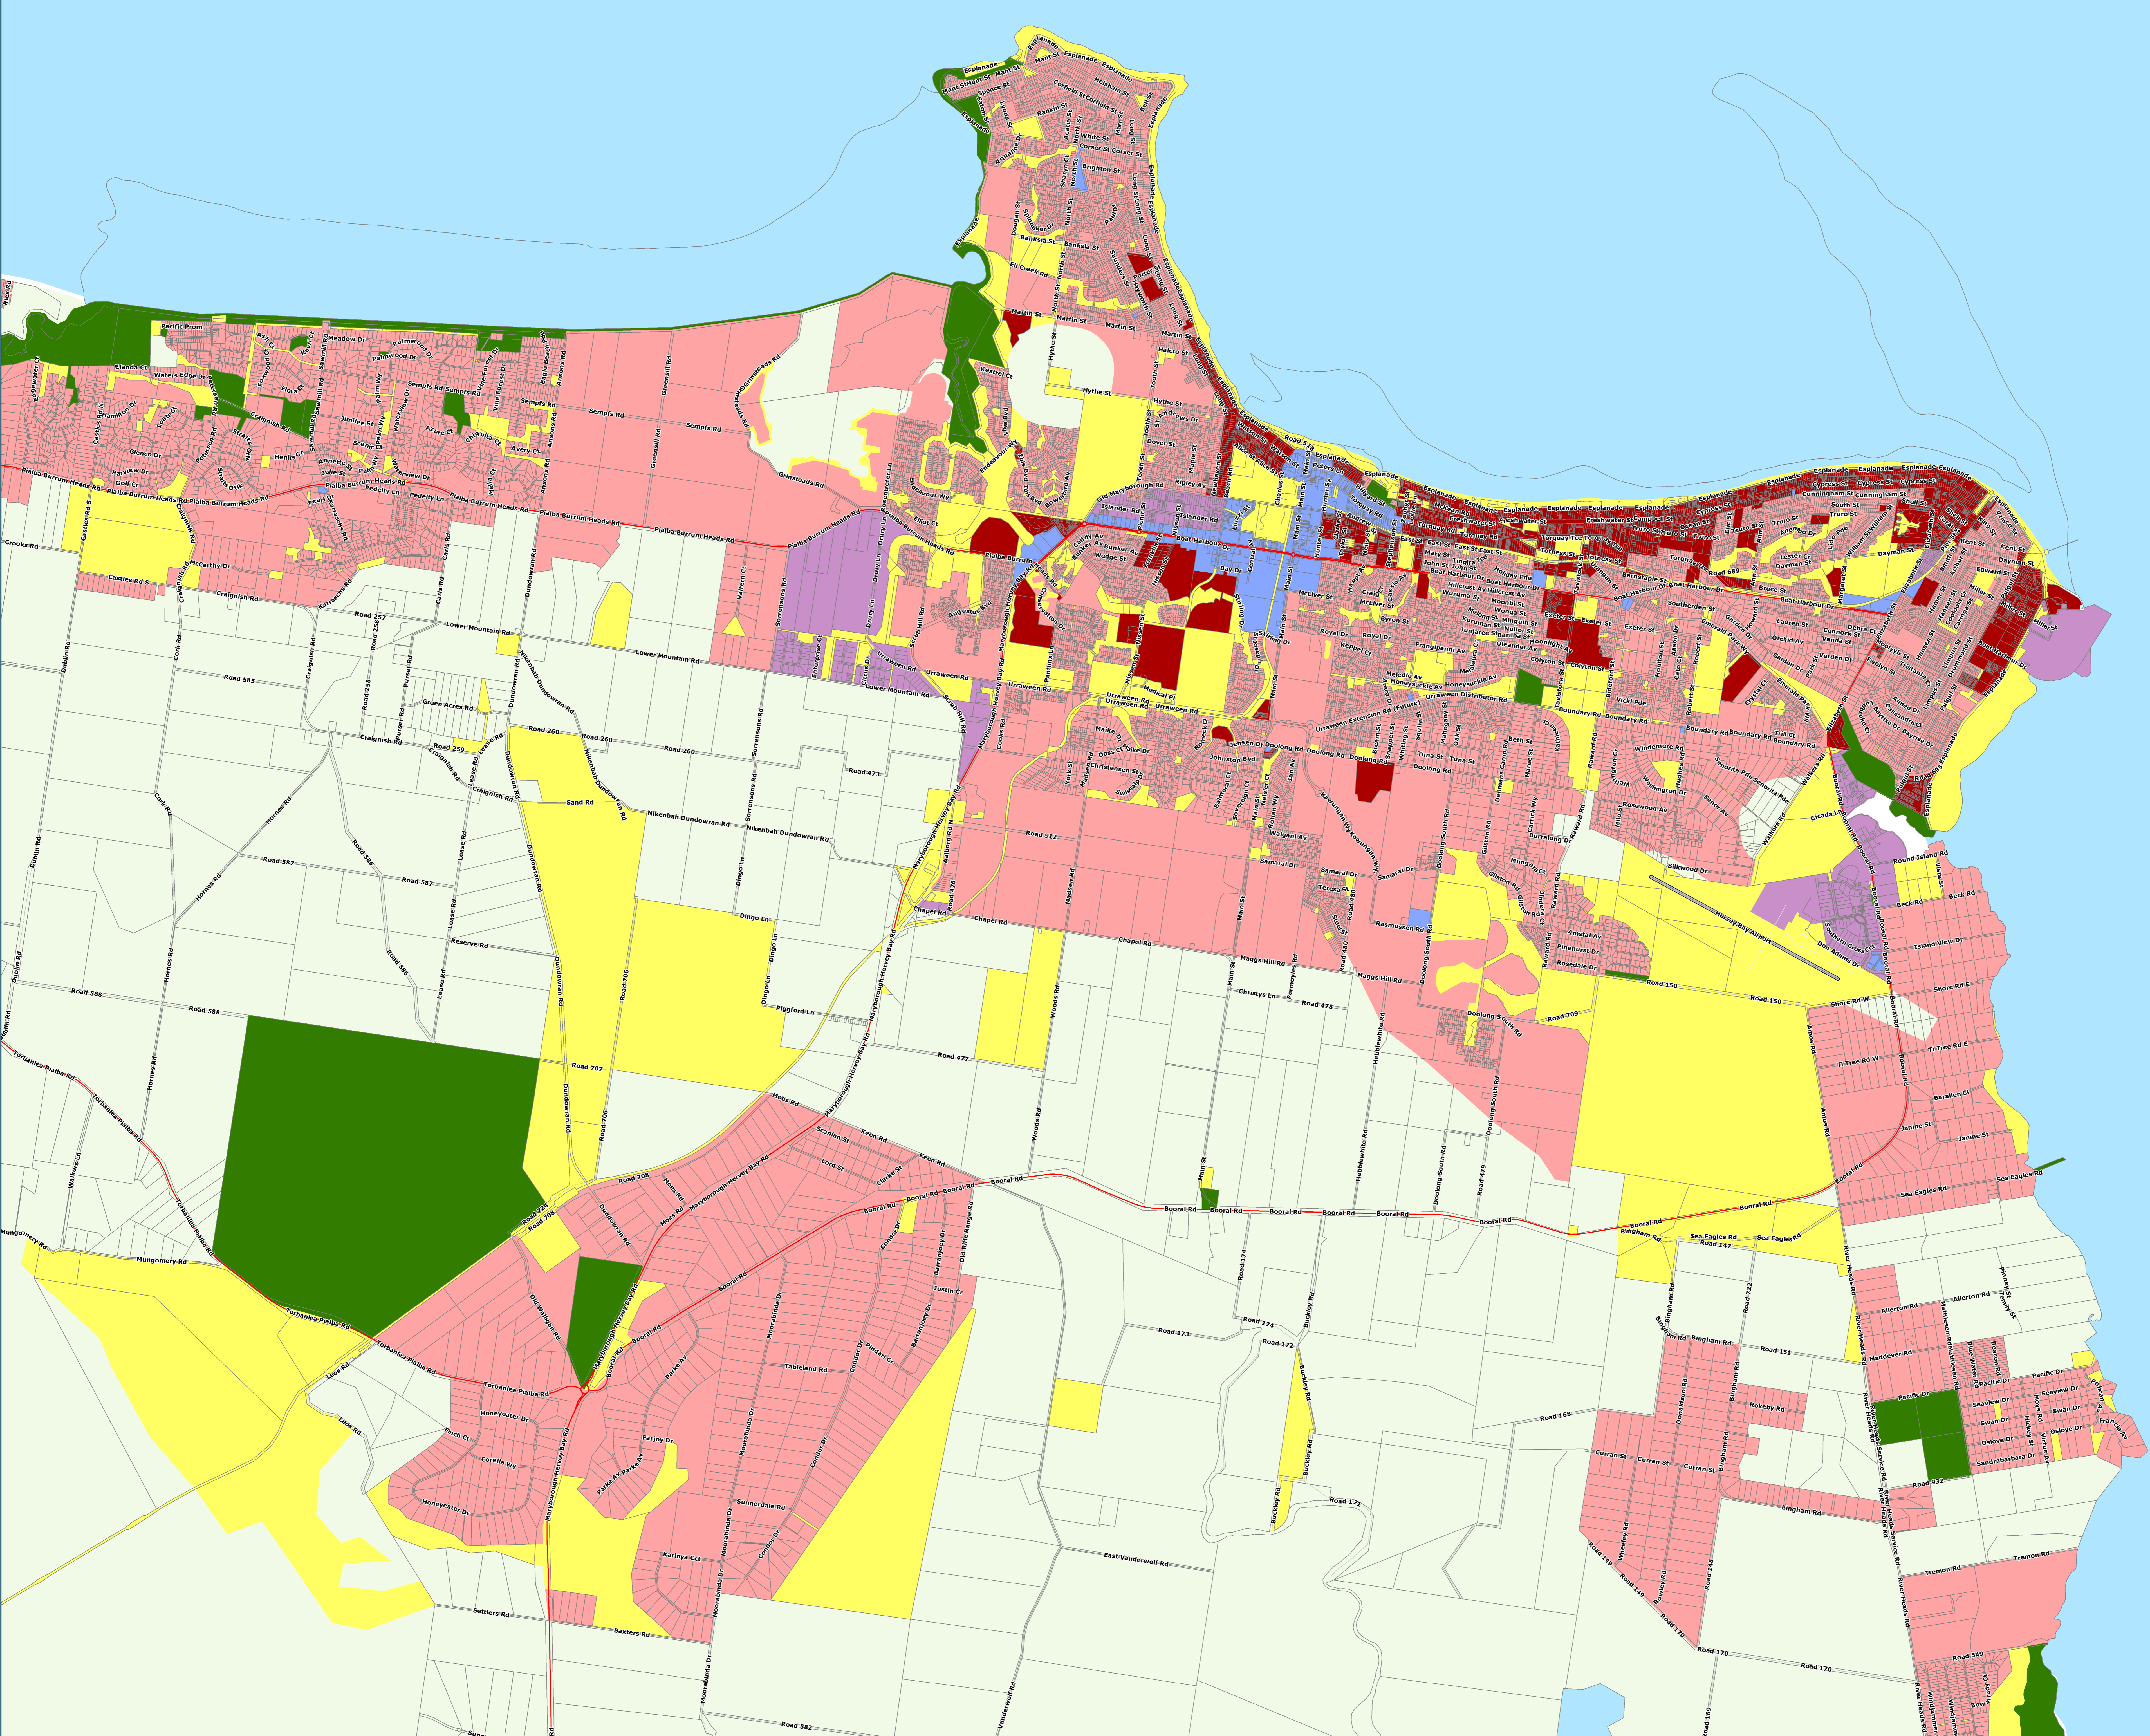

Legend

1. **Development Type**
2. Community
   - Commercial & Retail
   - Detached Dwellings
   - Environmental Management
   - Industry
   - Other
   - Attached Dwellings
3. **Other Local Government Boundaries**
4. Fraser Coast Regional Council Boundary

Approx Scale @ A0 1:120,000

Sheet Map Index