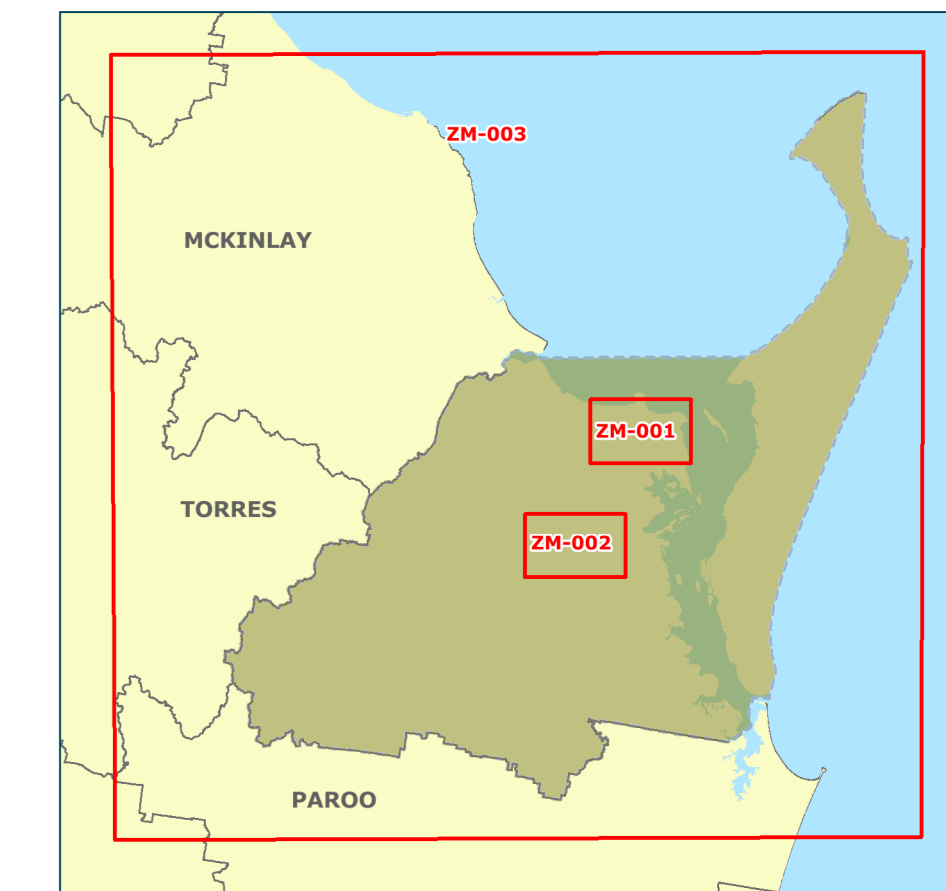

Approx Scale @ A0 1:120,000