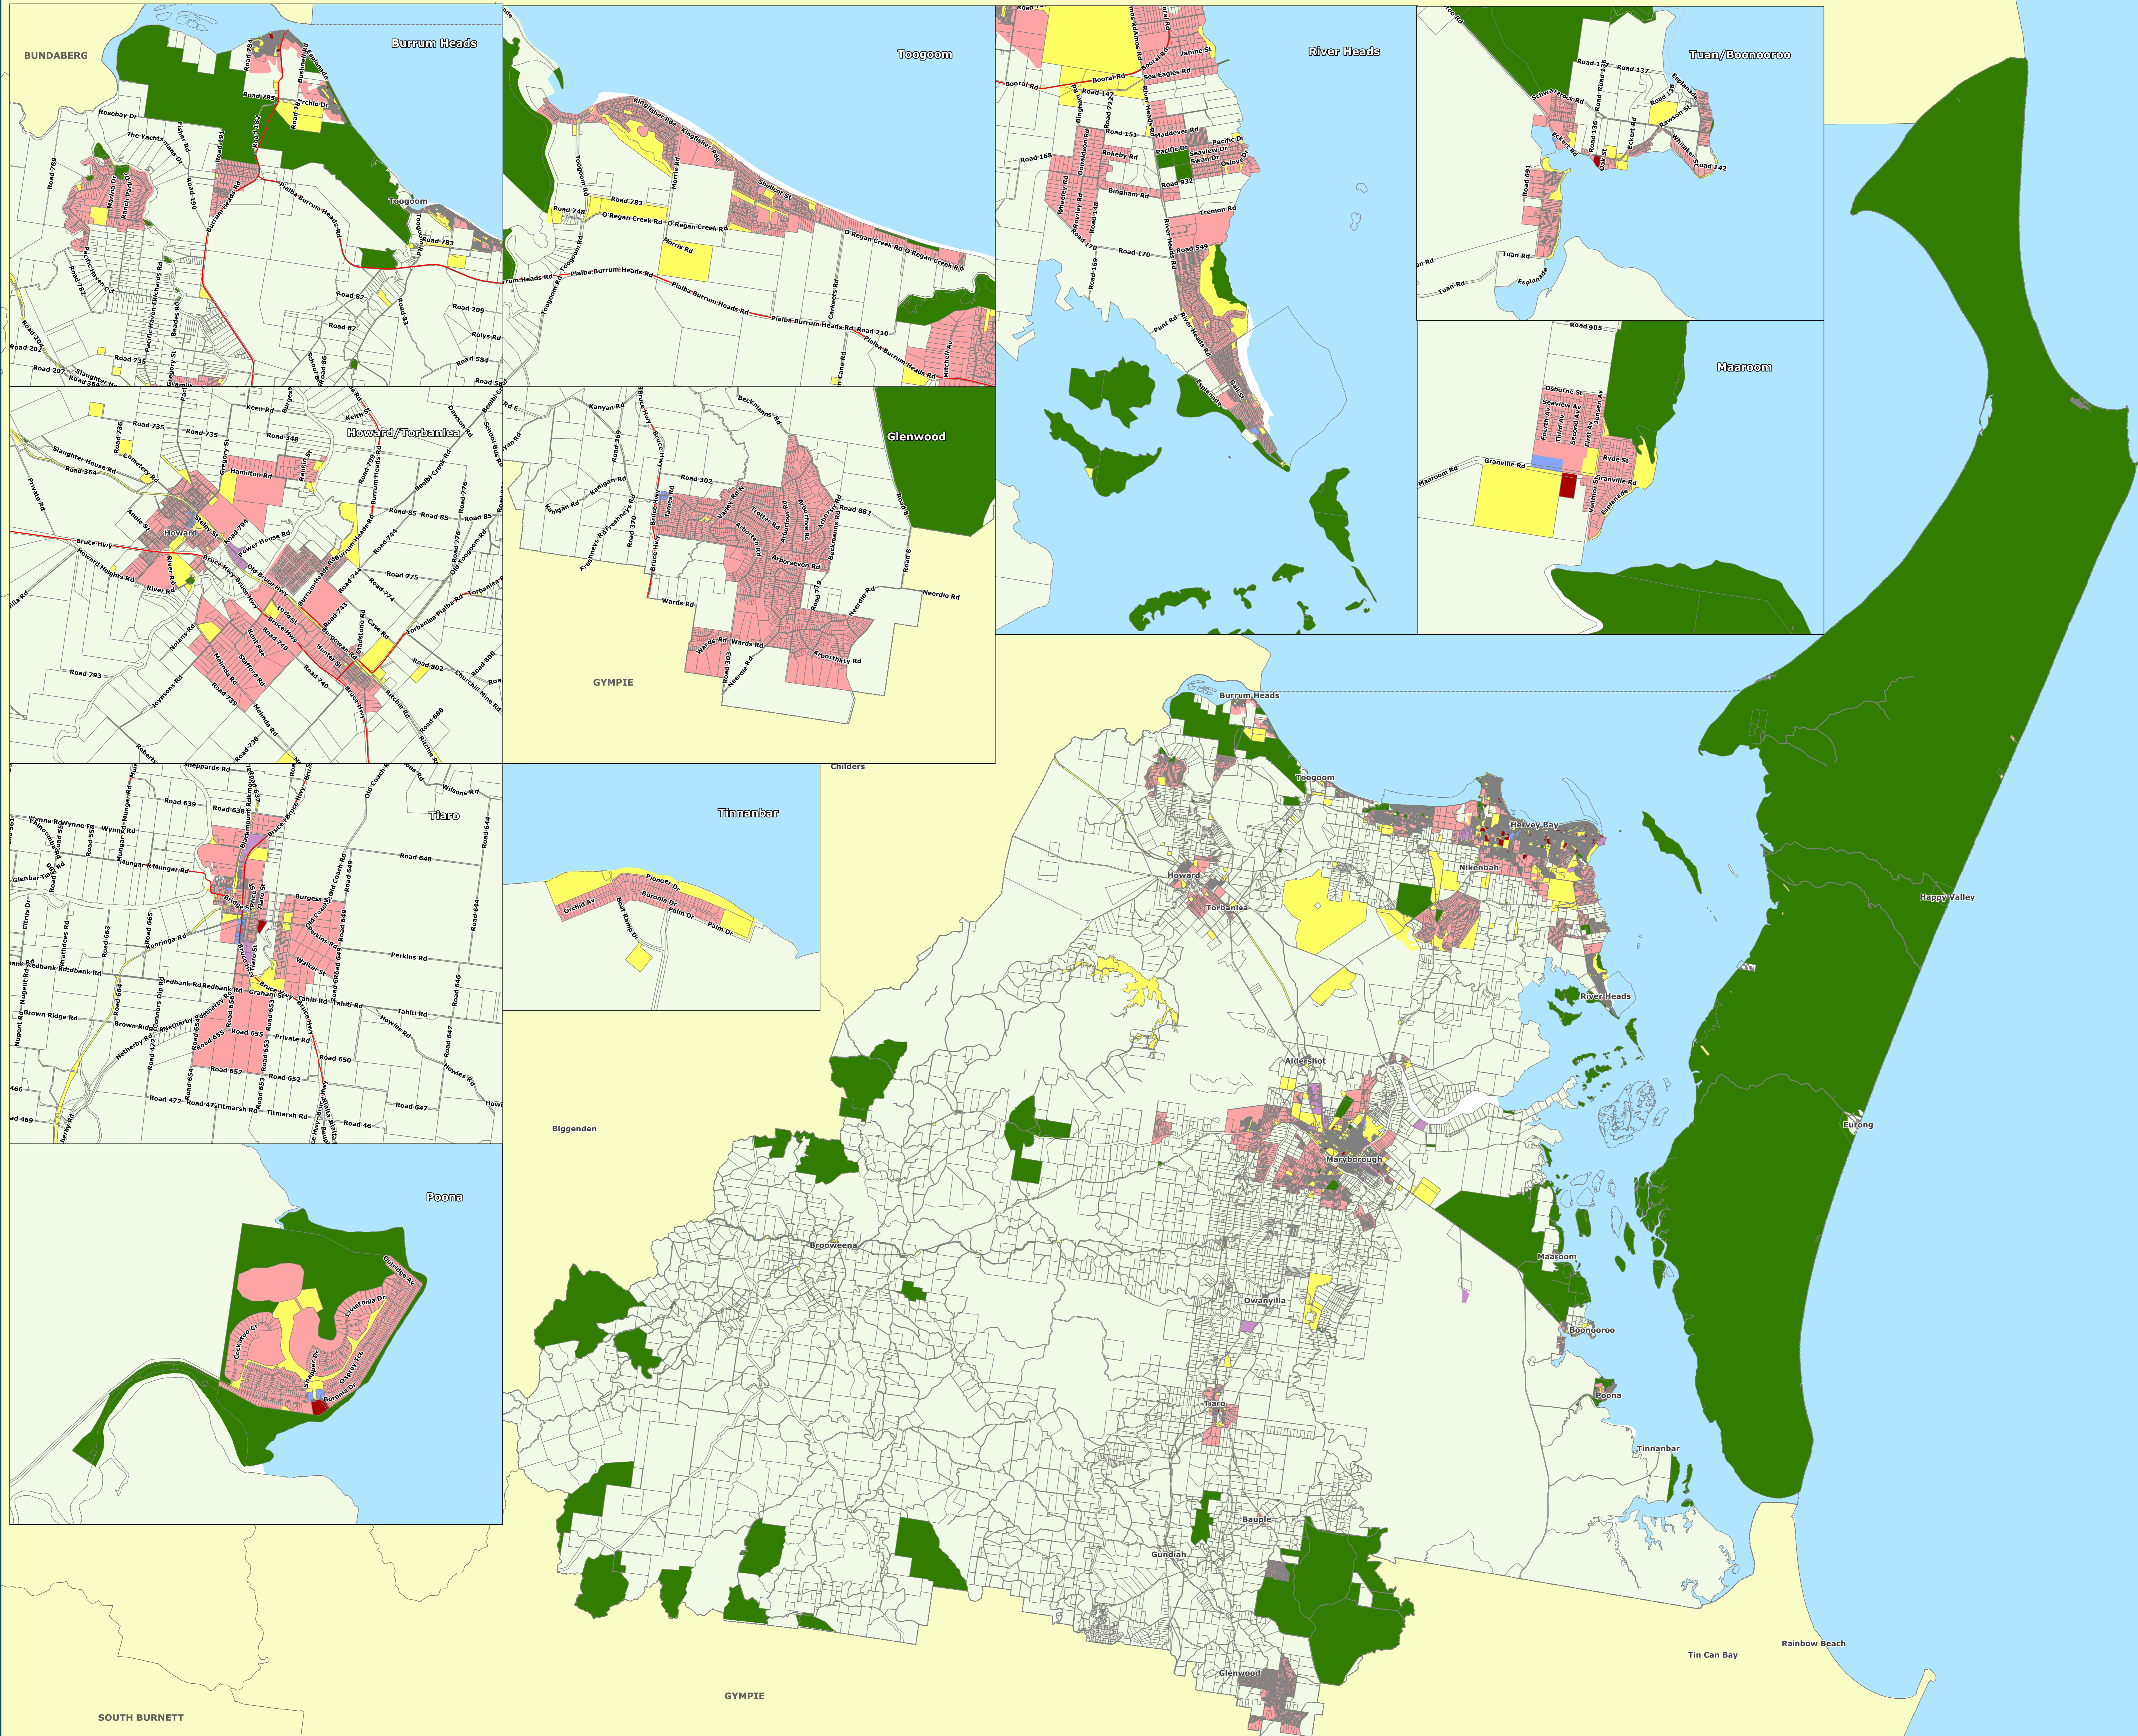

Legend

1. **Development Type**
2. Community
   - Commercial & Retail
   - Detached Dwellings
   - Environmental Management
   - Industry
   - Other
   - Attached Dwellings
3. **Other Local Government Boundaries**
4. Other Local Government
5. **Fraser Coast Regional Council Boundary**
6. Fraser Coast Regional Council Boundary
7. **DCDB**
8. DCDB
9. DNRM Release 06/06/15

Approx Scale @ A0 1:15,000

Sheet Map Index