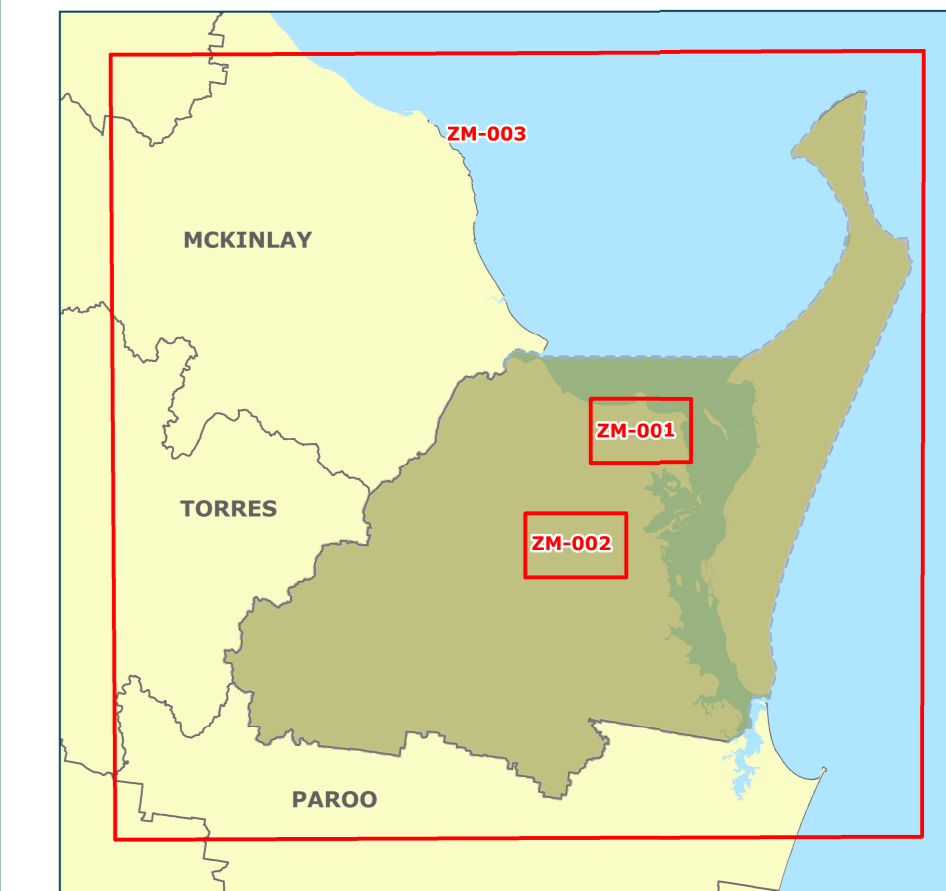

Approx Scale @ A0 1:15,000