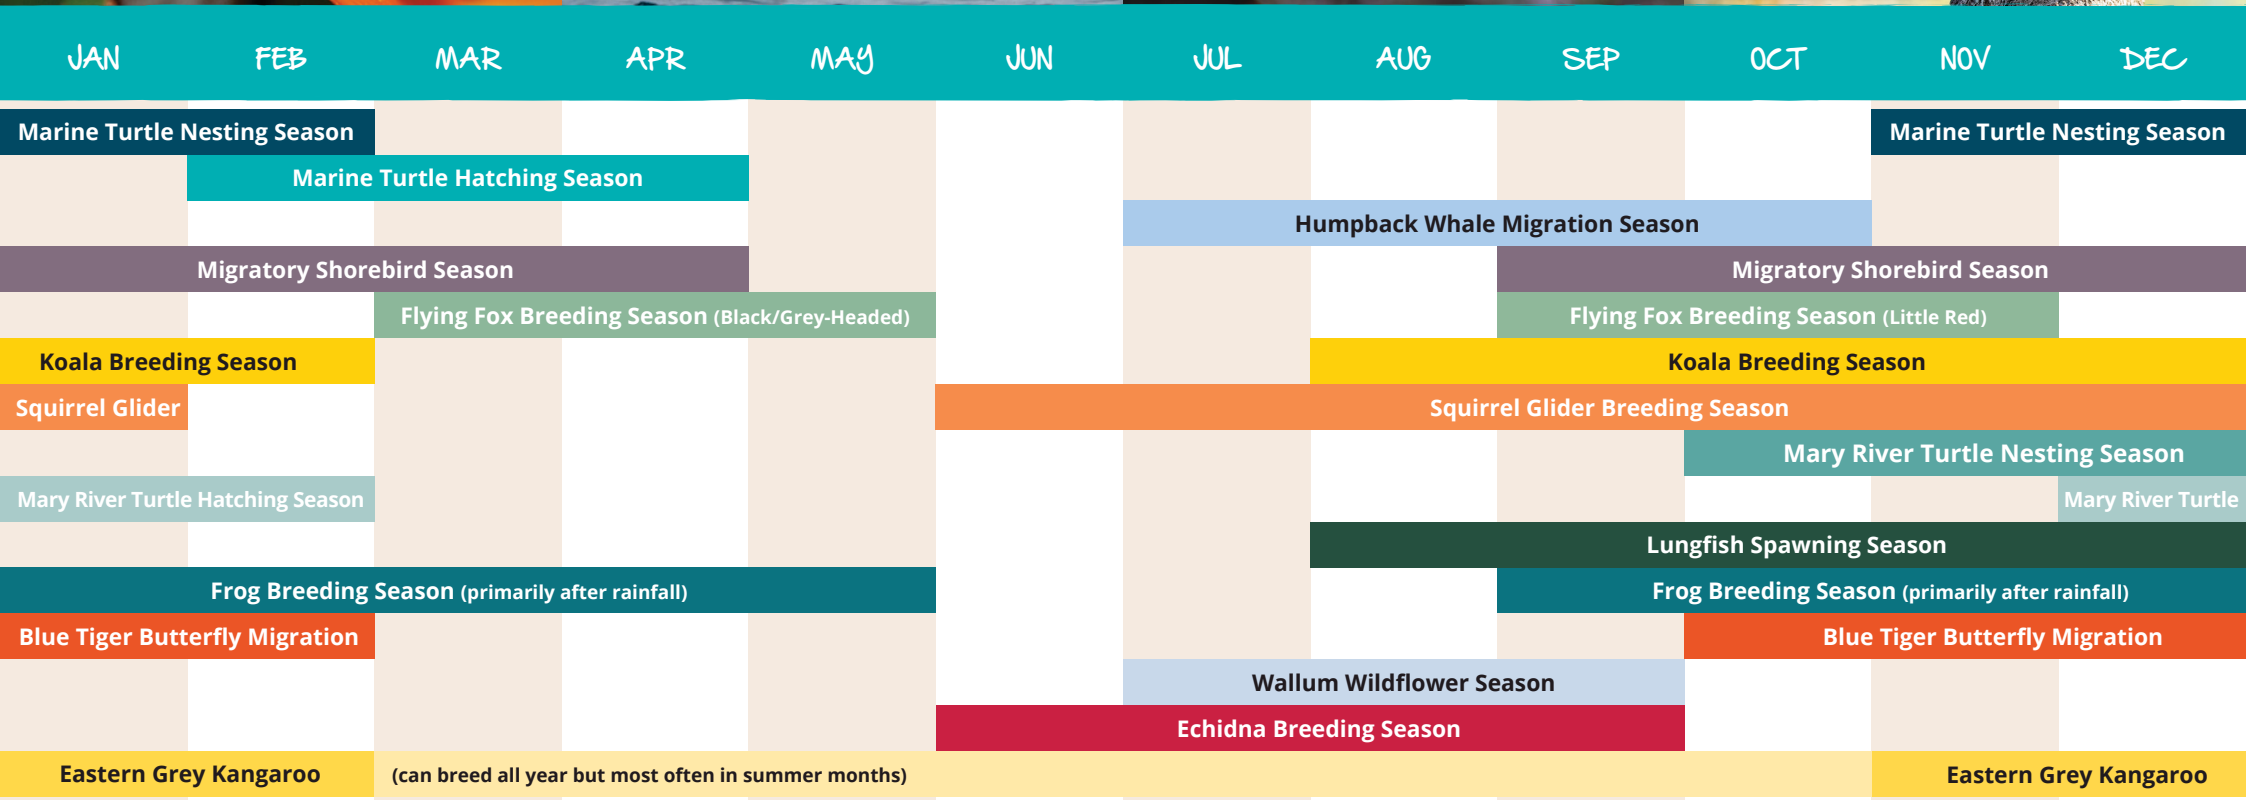

FRASER COAST NATURAL ENVIRONMENT CALENDAR

Deane Lewis

Annika Dahlberg

Margaret Kossowski

Rosemarie Edwards

This calendar highlights some of the important breeding, nesting, hatching and migration seasons that occur on the Fraser Coast each year. For further information, resources, and events regarding the Fraser Coast's natural environment, please visit Council's website - www.frasercoast.qld.gov.au/environment