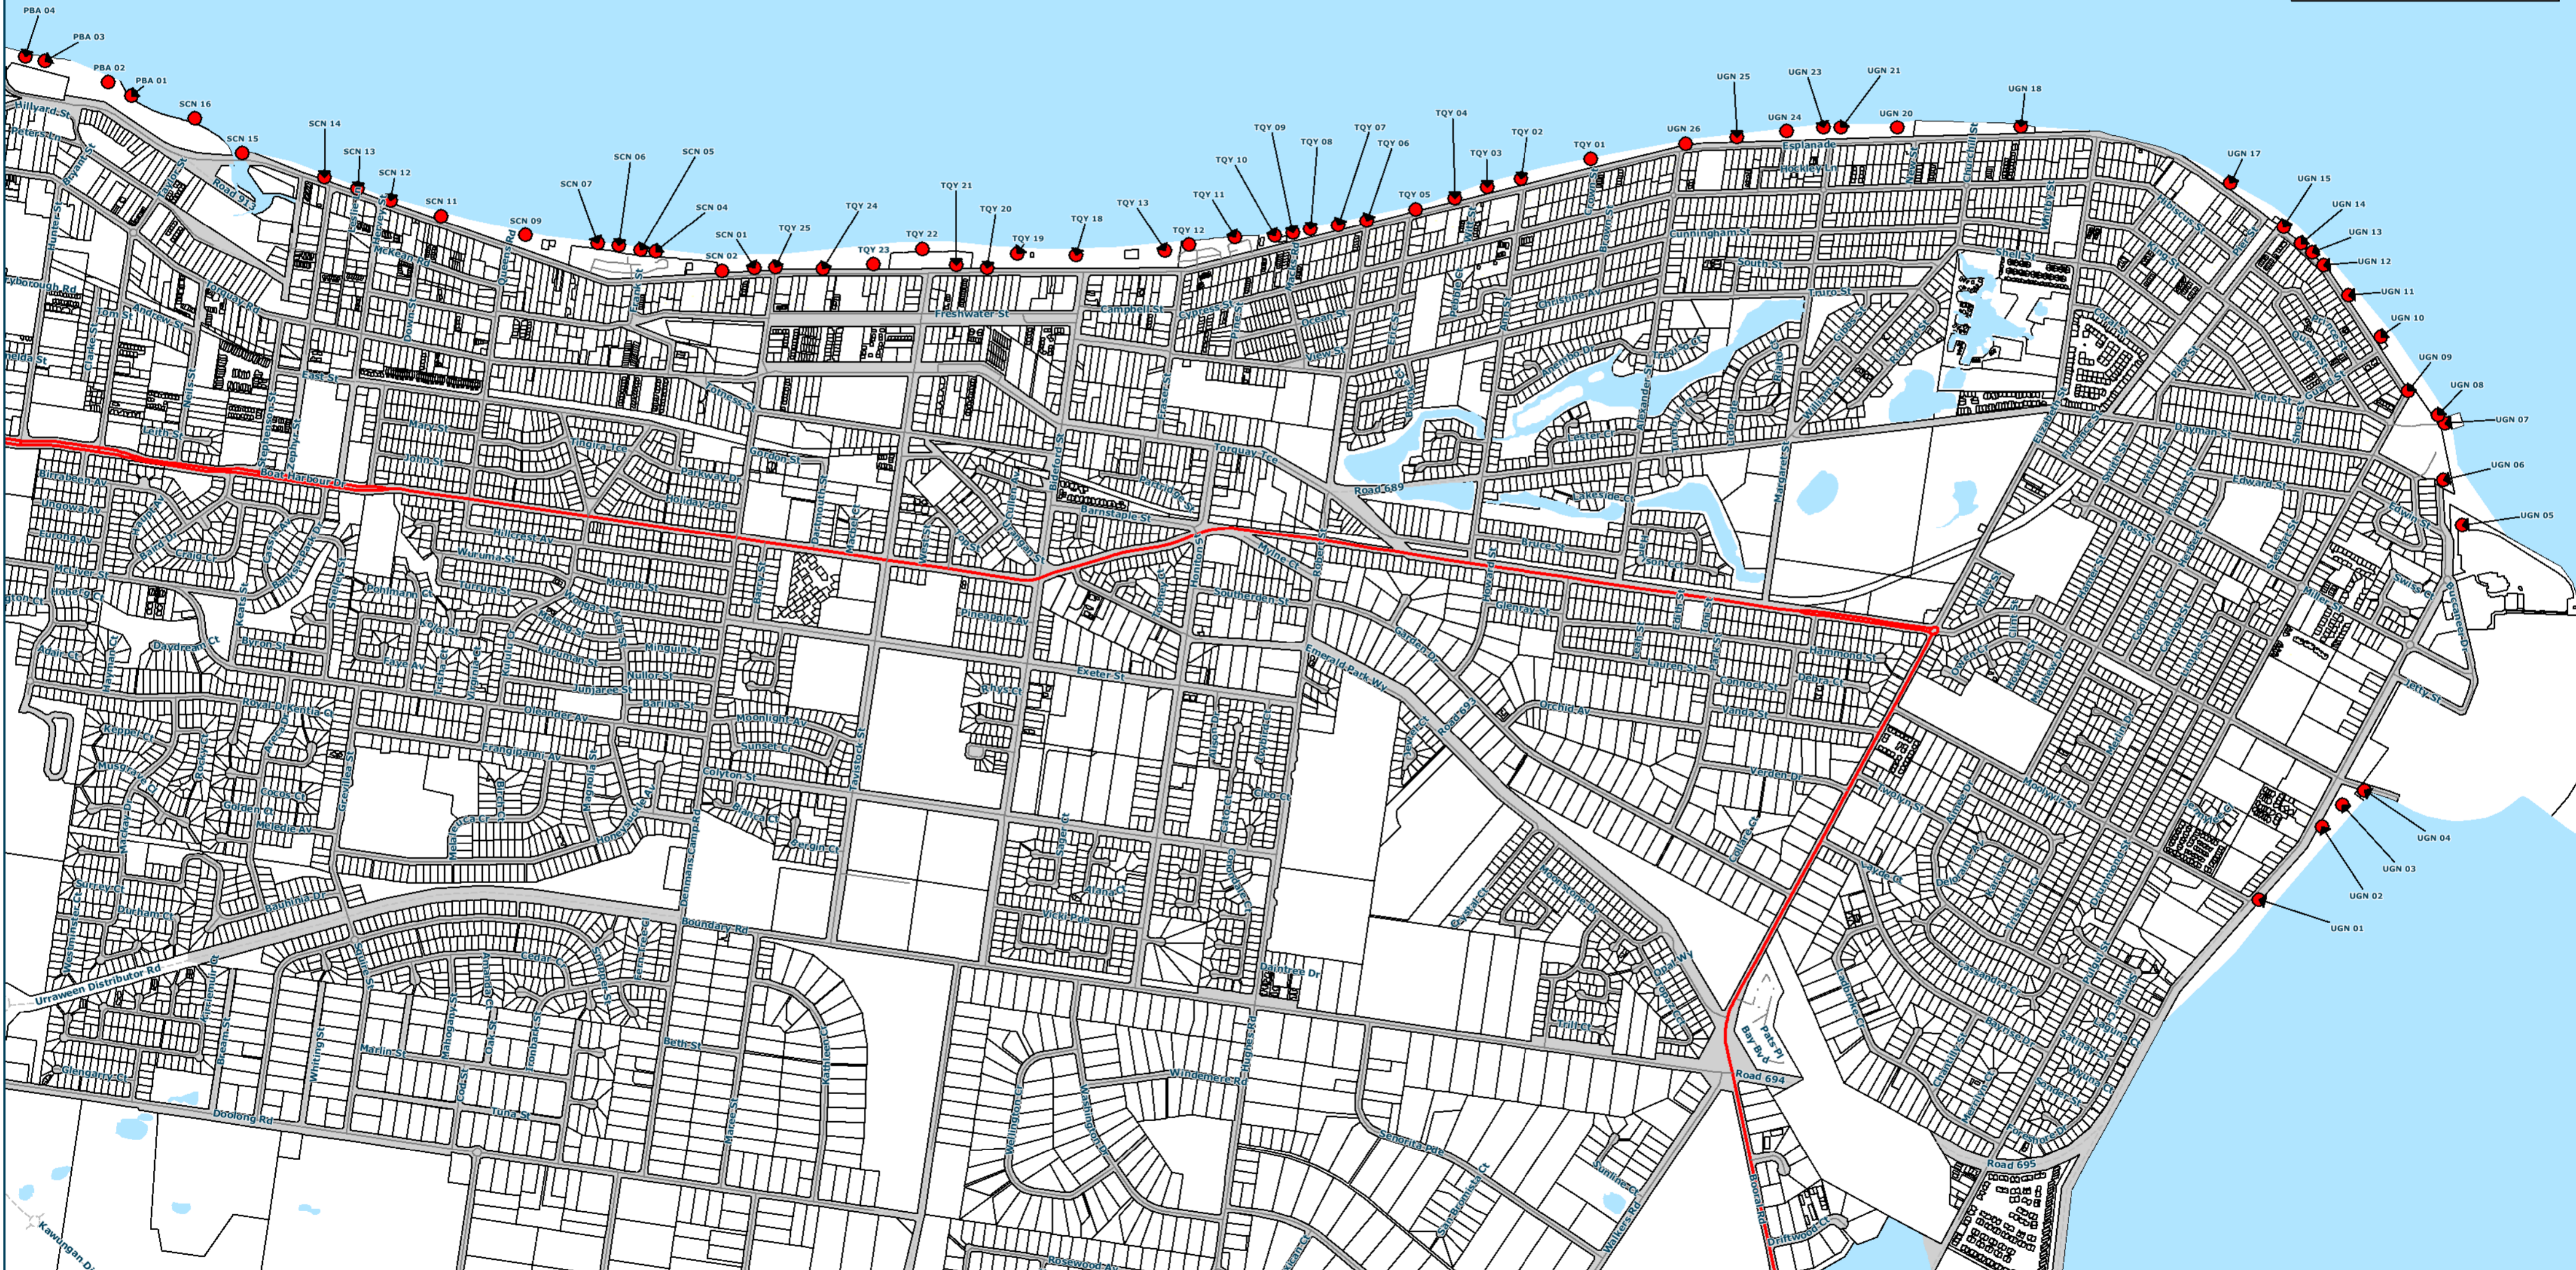

UNG TQY SCN

Produced by:
Fraser Coast Regional Council
PO Box 1943
Hervey Bay, QLD 4655
Ph: 1300 794 929

Drawn By : FCRC GIS
Date : 13/01/2014

Scale: 1:12544

Emergency Markers Urangan, Torquay, Scarness