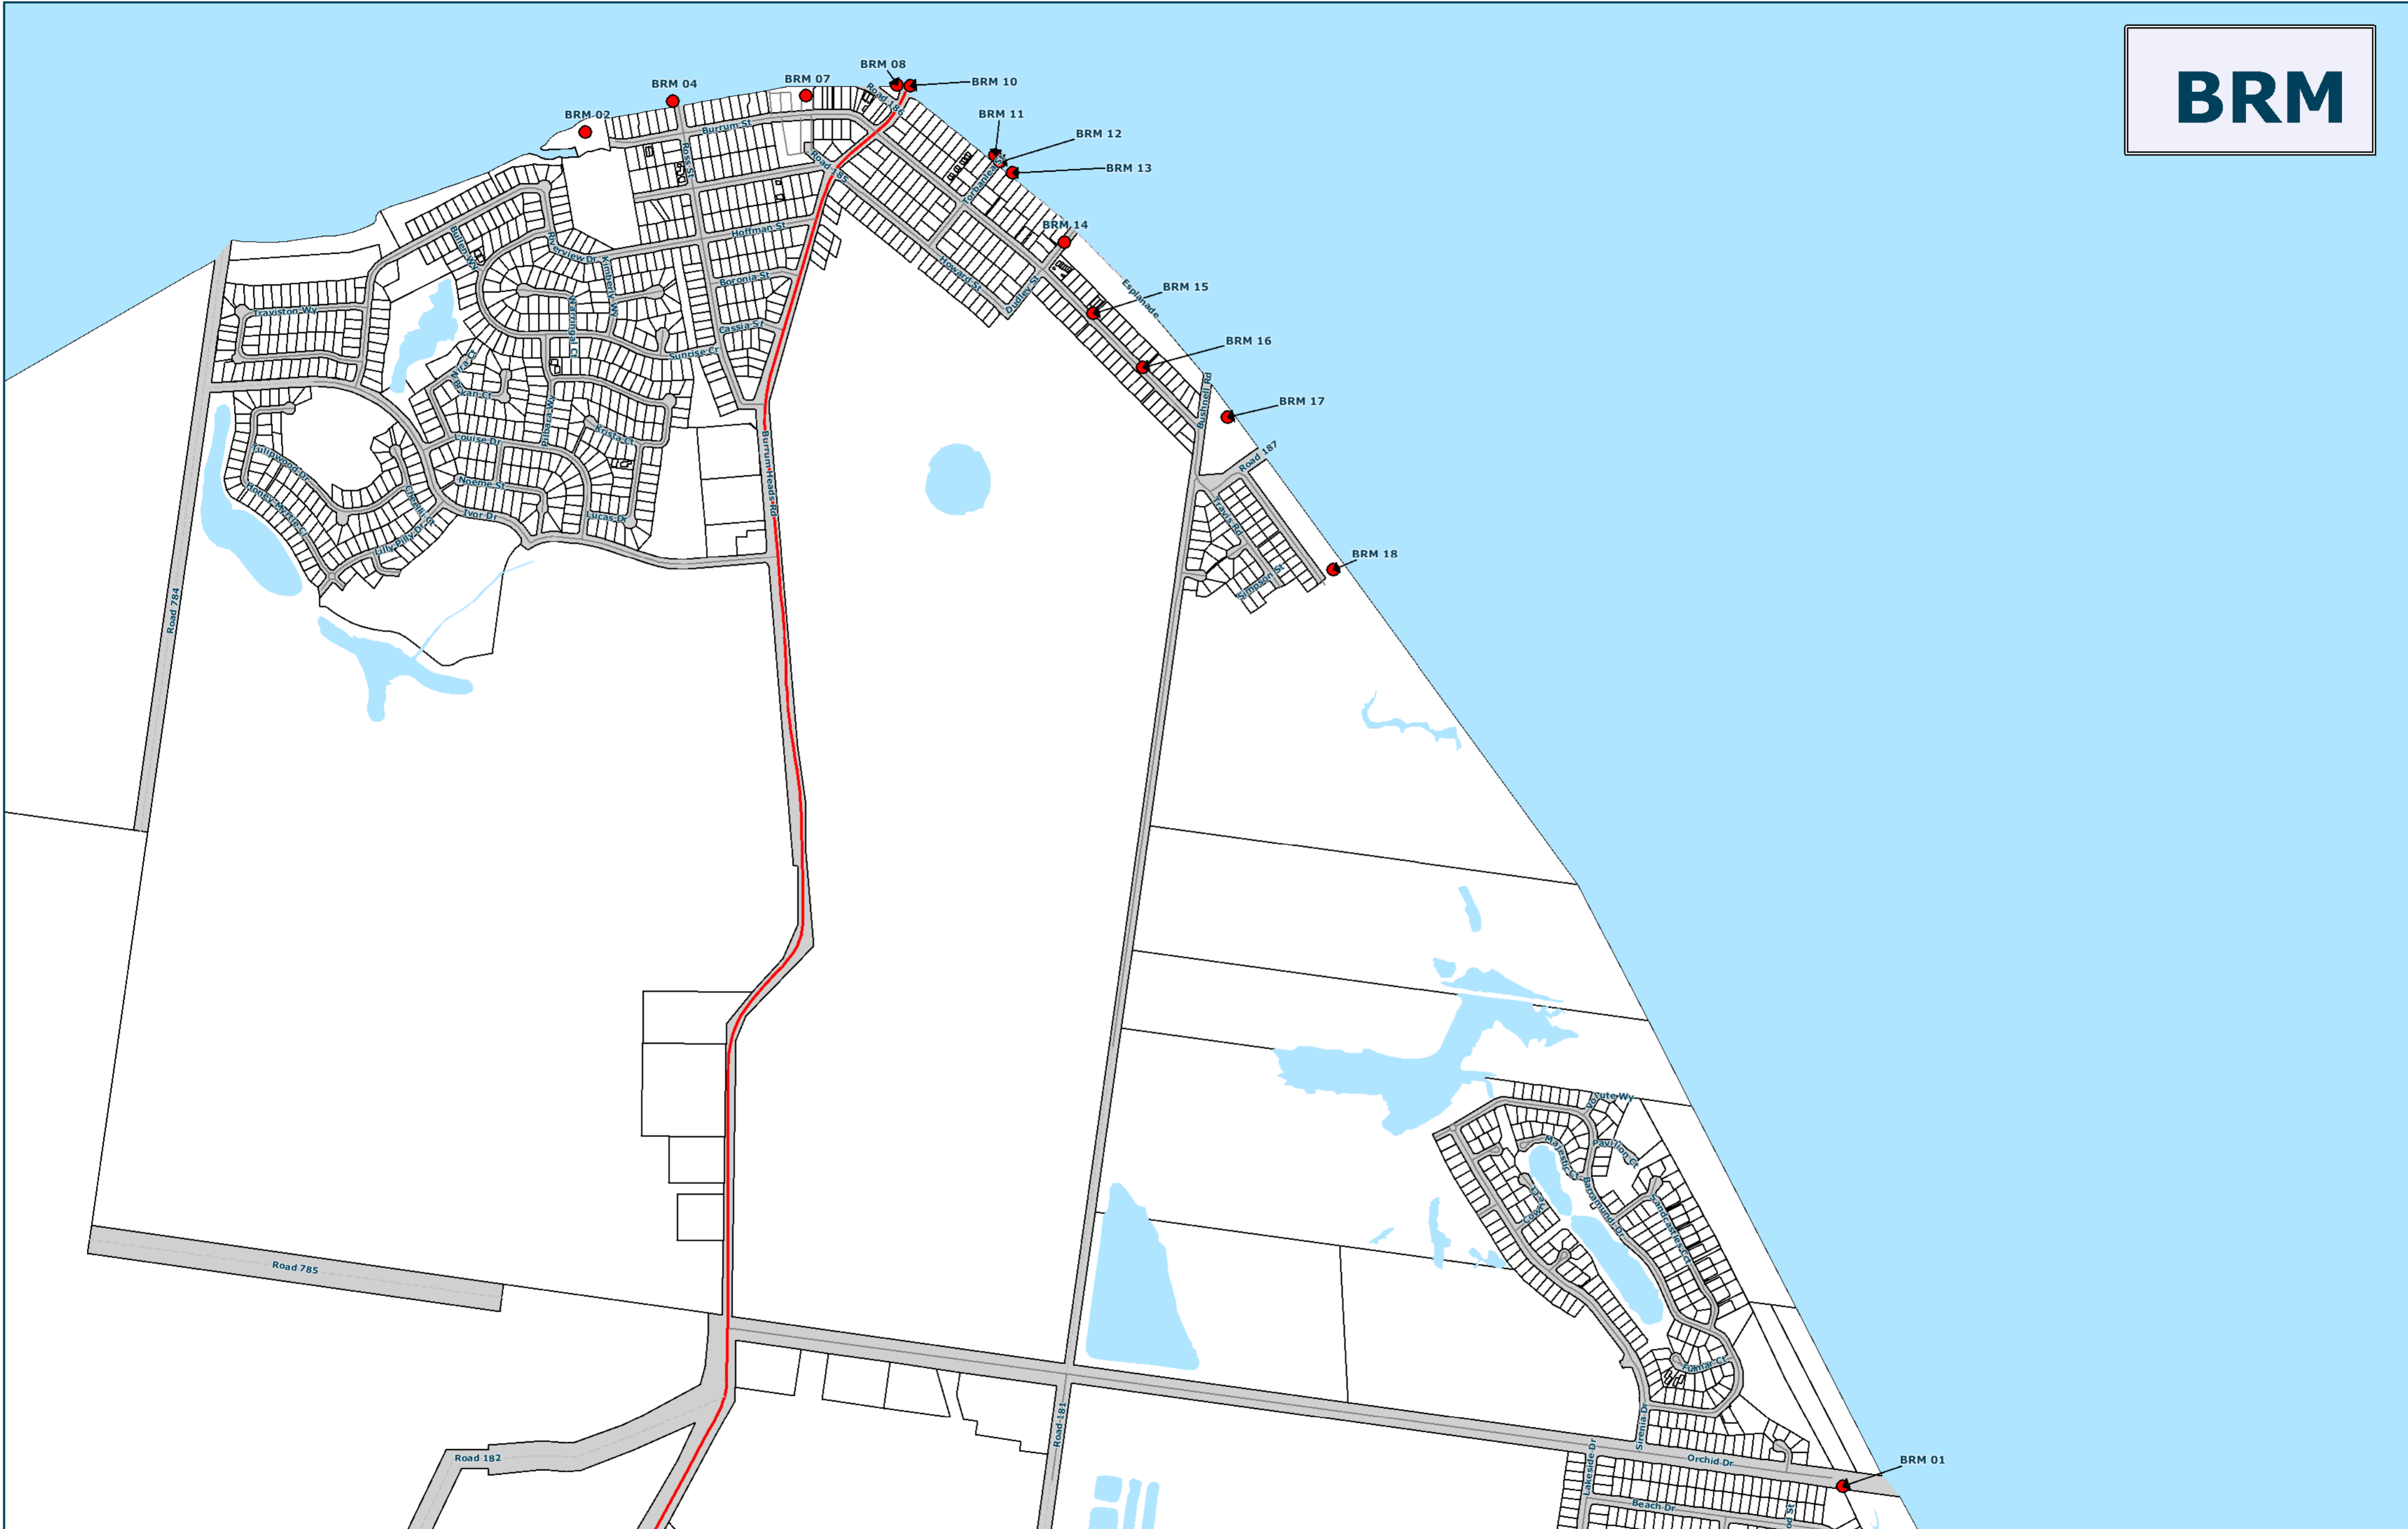

BRM

Produced by:
Fraser Coast Regional Council
PO Box 1943
Hervey Bay, QLD 4655
Ph: 1300 794 929

Drawn By : FCRC GIS
Date : 13/01/2014

Scale: 1:9,000

Emergency Markers Burrum Heads