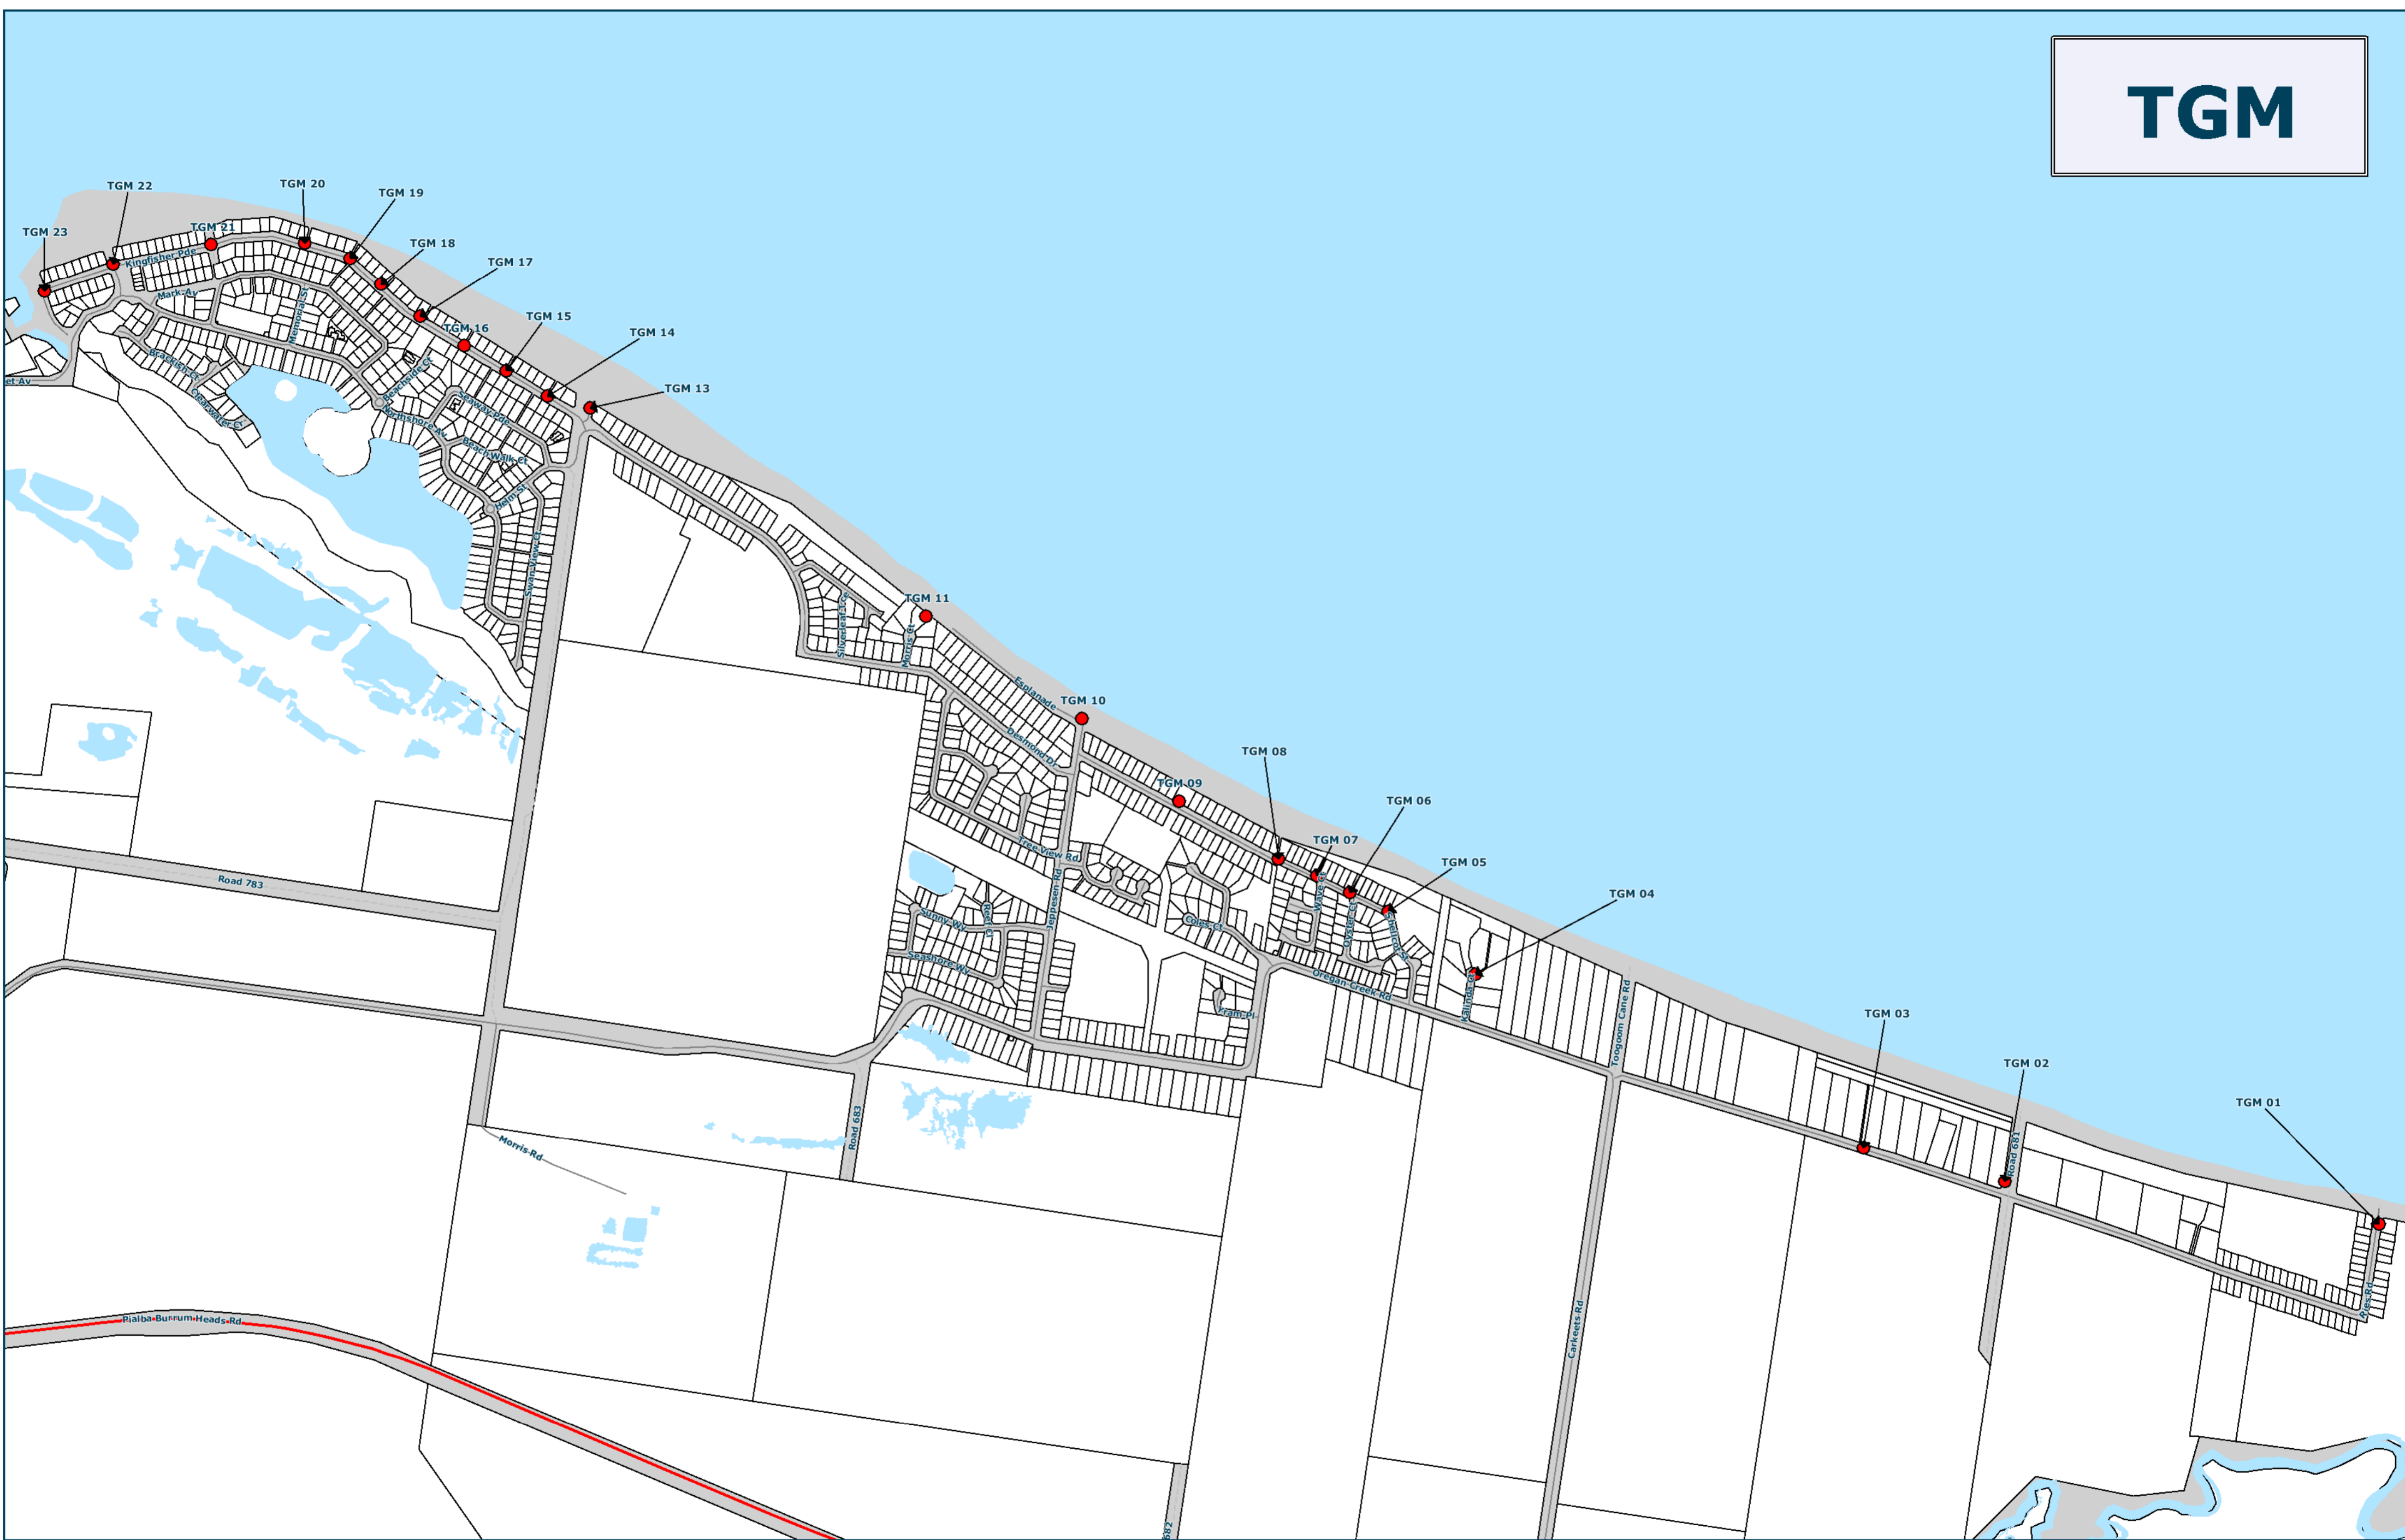

TGM

Produced by:
Fraser Coast Regional Council
PO Box 1943
Hervey Bay, QLD 4655
Ph: 1300 794 929

Drawn By : FCRC GIS
Date : 13/01/2014

Scale: 1:9000

Emergency Markers Toogoom